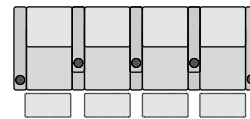

UPHOLSTERY

- ▶ Top Grain Leather
- ▶ Bonded Leather
- ▶ Leather Gel
- ▶ Microfiber

SPECIFICATIONS

TWO ARM
36.25 x 37.5 x 43.5

RIGHT ARM
30 x 37.5 x 43.5

LEFT ARM
30 x 37.5 x 43.5

RIGHT FLIP-UP ARM
29.75 x 37.5 x 43.5

ARMLESS
23.5 x 37.5 x 43.5

POPULAR LAYOUTS

Inches as width x depth x height

2 STRAIGHT
66.25 x 37.5 x 43.5

3 STRAIGHT
96 x 37.5 x 43.5

4 STRAIGHT
125.75 x 37.5 x 43.5

4 STRAIGHT MIDDLE LOVE
119.5 x 37.5 x 43.5

5 STRAIGHT
155.5 x 37.5 x 43.5

6 STRAIGHT
185.25 x 37.5 x 43.5

7 STRAIGHT
215 x 37.5 x 43.5

FLEX HR SERIES
WITH FLIP-UP ARMS