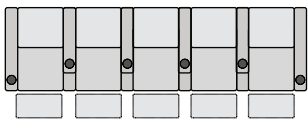

UPHOLSTERY

- ▶ Top Grain Leather
- ▶ Bonded Leather
- ▶ Leather Gel
- ▶ Microfiber

SPECIFICATIONS

TWO ARM
36.25 x 37.5 x 43.5

RIGHT ARM
30 x 37.5 x 43.5

LEFT ARM
30 x 37.5 x 43.5

RIGHT FLIP-UP ARM
29.75 x 37.5 x 43.5

ARMLESS
23.5 x 37.5 x 43.5

POPULAR LAYOUTS

Inches as width x depth x height

2 STRAIGHT
66.25 x 37.5 x 43.5

3 STRAIGHT
96 x 37.5 x 43.5

4 STRAIGHT
125.75 x 37.5 x 43.5

4 STRAIGHT MIDDLE LOVE
119.5 x 37.5 x 43.5

5 STRAIGHT
155.5 x 37.5 x 43.5

6 STRAIGHT
185.25 x 37.5 x 43.5

7 STRAIGHT
215 x 37.5 x 43.5

FLEX HR SERIES
WITH FLIP-UP ARMS