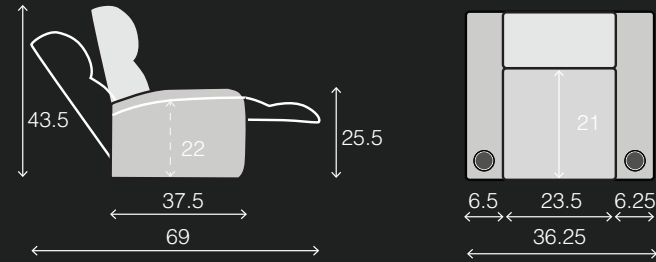

UPHOLSTERY

- ▶ Top Grain Leather
- ▶ Bonded Leather
- ▶ Leather Gel
- ▶ Microfiber

SPECIFICATIONS

TWO ARM
36.25 x 37.5 x 43.5

RIGHT ARM
30 x 37.5 x 43.5

LEFT ARM
30 x 37.5 x 43.5

RIGHT FLIP-UP ARM
29.75 x 37.5 x 43.5

ARMLESS
23.5 x 37.5 x 43.5

POPULAR LAYOUTS

Inches as width x depth x height

2 STRAIGHT
66.25 x 37.5 x 43.5

3 STRAIGHT
96 x 37.5 x 43.5

4 STRAIGHT
125.75 x 37.5 x 43.5

4 STRAIGHT MIDDLE LOVE
119.5 x 37.5 x 43.5

5 STRAIGHT
155.5 x 37.5 x 43.5

6 STRAIGHT
185.25 x 37.5 x 43.5

7 STRAIGHT
215 x 37.5 x 43.5

FLEX HR SERIES
WITH FLIP-UP ARMS