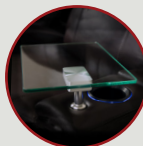

MOTORIZED
HEADREST

ACCESSORY
DOCK