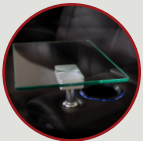

# MORE FEATURES. MORE COMFORT.

**OCTANE**  
SEATING

**HEAT & MASSAGE SYSTEM**

**MOTORIZED LUMBAR SYSTEM**

**MOTORIZED HEADREST**

**POWER SWITCH WITH USB PORTS**

**LED LIGHTED CUPHOLDERS**

**LED LIGHTED BASERAIL**