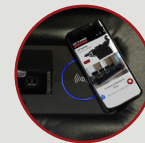

**OCTANE**  
SEATING

**HEAT & MASSAGE SYSTEM**

**MOTORIZED LUMBAR SYSTEM**

**MOTORIZED HEADREST**

**POWER STATION WITH USB PORTS**

**WIRELESS CHARGING STATION**

**DROP DOWN TABLE MIDDLE SEAT**

**DUAL ADJUSTABLE READING LIGHTS**