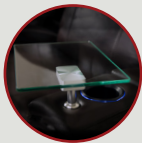

MOTORIZED LUMBAR SYSTEM

ACCESSORY DOCK