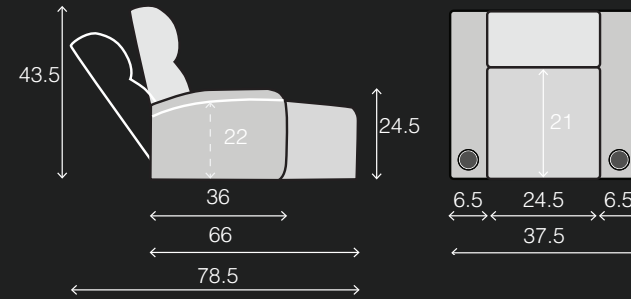

¹ Power SKUs only ² Excludes chaises

UPHOLSTERY

- ▶ Top Grain Leather
- ▶ Bonded Leather
- ▶ Leather Gel
- ▶ Microfiber

SPECIFICATIONS

TWO ARM
37.5 x 36 x 43.5

RIGHT ARM
31 x 36 x 43.5

LEFT ARM
31 x 36 x 43.5

ARMLESS
24.5 x 36 x 43.5

TWO ARM
37.5 x 66 x 43.5

RIGHT CHAISE
31 x 66 x 43.5

LEFT CHAISE
31 x 66 x 43.5

ARMLESS CHAISE
24.5 x 66 x 43.5

POPULAR LAYOUTS

Inches as width x depth x height

66.5 x 66 x 43.5

66.5 x 66 x 43.5

66.5 x 66 x 43.5

62 x 66 x 43.5

99.5 x 66 x 43.5

99.5 x 66 x 43.5

93 x 66 x 43.5

99.5 x 66 x 43.5

86.5 x 66 x 43.5

86.5 x 66 x 43.5

TURBO CHAISE XL700

ADDITIONAL LAYOUTS

Inches as width x depth x height 

99.5 x 66 x 43.5

86.5 x 66 x 43.5

86.5 x 66 x 43.5

124 x 66 x 43.5