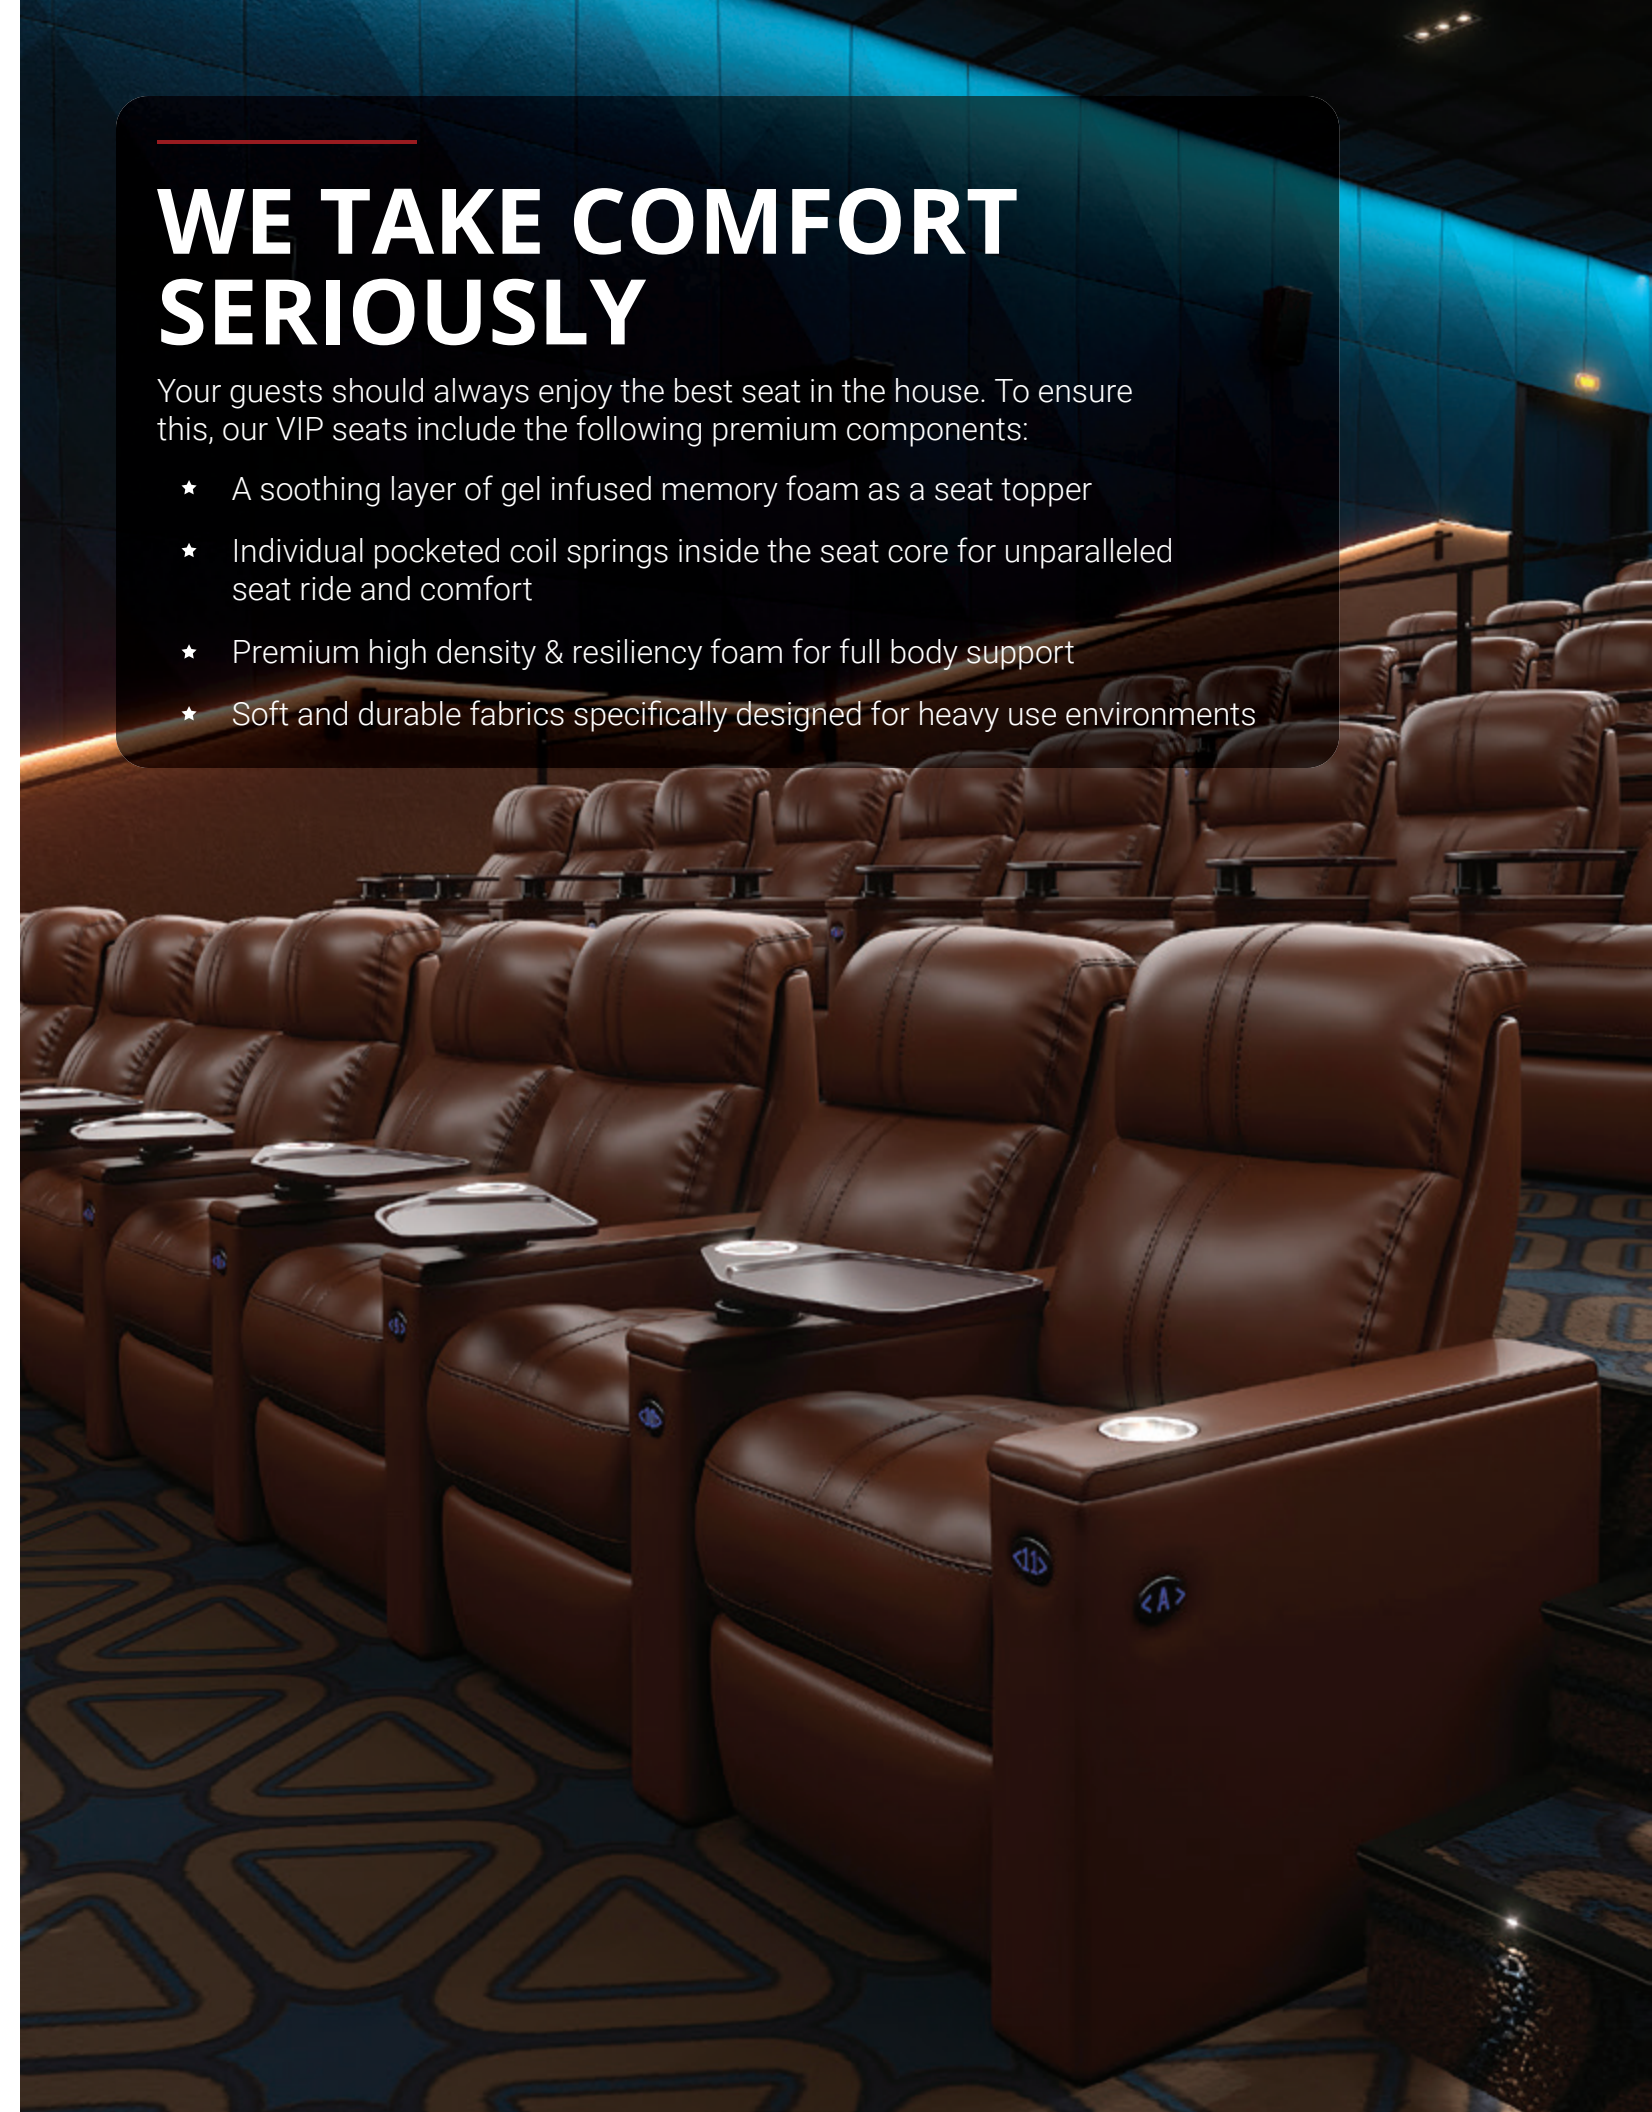

WE TAKE COMFORT SERIOUSLY

Your guests should always enjoy the best seat in the house. To ensure this, our VIP seats include the following premium components:

- ★ A soothing layer of gel infused memory foam as a seat topper
- ★ Individual pocketed coil springs inside the seat core for unparalleled seat ride and comfort
- ★ Premium high density & resiliency foam for full body support
- ★ Soft and durable fabrics specifically designed for heavy use environments