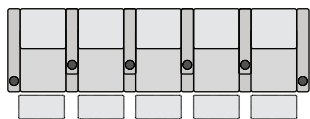

UPHOLSTERY

- ▶ Top Grain Leather
- ▶ Bonded Leather
- ▶ Leather Gel
- ▶ Microfiber

SPECIFICATIONS

TWO ARM
36 x 35 x 43.25

RIGHT ARM
29.75 x 35 x 43.25

LEFT ARM
29.75 x 35 x 43.25

RIGHT FLIP-UP ARM
29.75 x 35 x 43.25

ARMLESS
23.5 x 35 x 43.25

POPULAR LAYOUTS

Inches as width x depth x height

2 STRAIGHT
65.75 x 35 x 43.25

3 STRAIGHT
95.5 x 35 x 43.25

4 STRAIGHT
125.25 x 35 x 43.25

4 STRAIGHT MIDDLE LOVE
119 x 35 x 43.25

5 STRAIGHT
155 x 35 x 43.25

6 STRAIGHT
184.75 x 35 x 43.25

7 STRAIGHT
214.5 x 35 x 43.25

AZURE LHR SERIES
WITH FLIP-UP ARMS