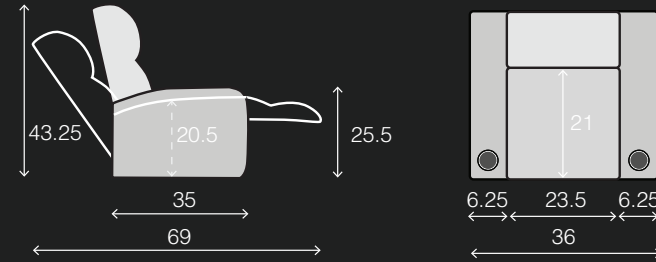

UPHOLSTERY

- ▶ Top Grain Leather
- ▶ Bonded Leather
- ▶ Leather Gel
- ▶ Microfiber

SPECIFICATIONS

TWO ARM
36 x 35 x 43.25

RIGHT ARM
29.75 x 35 x 43.25

LEFT ARM
29.75 x 35 x 43.25

RIGHT FLIP-UP ARM
29.75 x 35 x 43.25

ARMLESS
23.5 x 35 x 43.25

POPULAR LAYOUTS

Inches as width x depth x height

2 STRAIGHT
65.75 x 35 x 43.25

3 STRAIGHT
95.5 x 35 x 43.25

4 STRAIGHT
125.25 x 35 x 43.25

4 STRAIGHT MIDDLE LOVE
119 x 35 x 43.25

5 STRAIGHT
155 x 35 x 43.25

6 STRAIGHT
184.75 x 35 x 43.25

7 STRAIGHT
214.5 x 35 x 43.25

AZURE LHR SERIES
WITH FLIP-UP ARMS