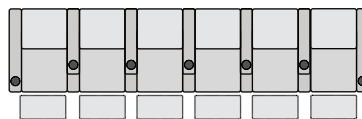

UPHOLSTERY

- ▶ Top Grain Leather
- ▶ Bonded Leather
- ▶ Leather Gel
- ▶ Microfiber

SPECIFICATIONS

TWO ARM
36 x 35 x 43.25

RIGHT ARM
29.75 x 35 x 43.25

LEFT ARM
29.75 x 35 x 43.25

RIGHT FLIP-UP ARM
29.75 x 35 x 43.25

ARMLESS
23.5 x 35 x 43.25

POPULAR LAYOUTS

Inches as width x depth x height

2 STRAIGHT
65.75 x 35 x 43.25

3 STRAIGHT
95.5 x 35 x 43.25

4 STRAIGHT
125.25 x 35 x 43.25

4 STRAIGHT MIDDLE LOVE
119 x 35 x 43.25

5 STRAIGHT
155 x 35 x 43.25

6 STRAIGHT
184.75 x 35 x 43.25

7 STRAIGHT
214.5 x 35 x 43.25

AZURE LHR SERIES
WITH FLIP-UP ARMS