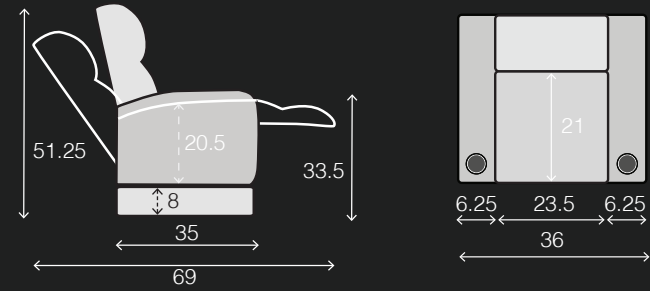

AZURE LHR TIERED

FEATURES

- ▶ Motorized Lumbar System
- ▶ Motorized Headrest
- ▶ Arm Storage
- ▶ Accessory Dock
- ▶ USB Port on Power Switch
- ▶ Gel Infused Memory Foam
- ▶ LED Lighted Baseraill & Cupholders
- ▶ Power Recline
- ▶ Wallaway Design
- ▶ Lower Lumbar Support
- ▶ Tiered Seating
- ▶ Taller Seat Back
- ▶ Premium High Density Foam
- ▶ Pocketed Coil Springs

UPHOLSTERY

- ▶ Top Grain Leather
- ▶ Bonded Leather
- ▶ Leather Gel
- ▶ Microfiber

SPECIFICATIONS

TWO ARM
36 x 35 x 51.25

RIGHT ARM
29.75 x 35 x 51.25

LEFT ARM
29.75 x 35 x 51.25

ARMLESS
23.5 x 35 x 51.25

POPULAR LAYOUTS

Inches as width x depth x height

2 STRAIGHT
65.75 x 35 x 51.25

3 STRAIGHT
95.5 x 35 x 51.25

4 STRAIGHT
125.5 x 35 x 51.25

4 STRAIGHT MIDDLE LOVE
119 x 35 x 51.25

5 STRAIGHT
155.25 x 35 x 51.25

6 STRAIGHT
185 x 35 x 51.25

7 STRAIGHT
214.75 x 35 x 51.25

AZURE LHR TIERED