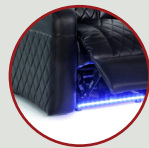

**AZURE LHR LOVESEAT**

**MORE FEATURES. MORE COMFORT.**

**OCTANE**  
SEATING

**MOTORIZED**  
LUMBAR SYSTEM

**MOTORIZED**  
HEADREST

**POWER SWITCH**  
WITH USB PORT

**LED LIGHTED**  
CUPHOLDERS

**LED LIGHTED**  
BASERAIL