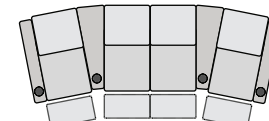

RIGHT WEDGE
35 x 40 x 44

ARMLESS
24 x 40 x 44

POPULAR LAYOUTS

Inches as width x depth x height

2 STRAIGHT
66.5 x 40 x 44

3 STRAIGHT
97 x 40 x 44

4 STRAIGHT
127.5 x 40 x 44

4 STRAIGHT MIDDLE LOVE
121 x 40 x 44

2 CURVED
71 x 42 x 44

3 CURVED
106 x 44 x 44

4 CURVED
141 x 46 x 44

4 CURVED MIDDLE LOVE
130 x 44 x 44

BLAZE XL900