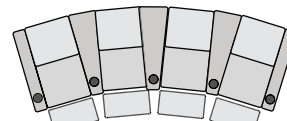

* Power SKUs only

UPHOLSTERY

- ▶ Top Grain Leather
- ▶ Bonded Leather
- ▶ Leather Gel
- ▶ Microfiber

SPECIFICATIONS

TWO ARM
37 x 40 x 44

RIGHT ARM
29.5 x 40 x 44

LEFT ARM
29.5 x 40 x 44

LEFT ARM + RIGHT WEDGE
41.5 x 40 x 44

RIGHT WEDGE
35 x 40 x 44

ARMLESS
24 x 40 x 44

POPULAR LAYOUTS

Inches as width x depth x height

2 STRAIGHT
66.5 x 40 x 44

3 STRAIGHT
97 x 40 x 44

4 STRAIGHT
127.5 x 40 x 44

4 STRAIGHT MIDDLE LOVE
121 x 40 x 44

2 CURVED
71 x 42 x 44

3 CURVED
106 x 44 x 44

4 CURVED
141 x 46 x 44

4 CURVED MIDDLE LOVE
130 x 44 x 44

BLAZE XL900