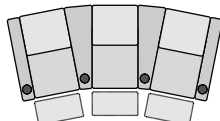

* Power SKUs only

UPHOLSTERY

- ▶ Top Grain Leather
- ▶ Bonded Leather
- ▶ Leather Gel
- ▶ Microfiber

SPECIFICATIONS

TWO ARM
37 x 40 x 44

RIGHT ARM
29.5 x 40 x 44

LEFT ARM
29.5 x 40 x 44

LEFT ARM + RIGHT WEDGE
41.5 x 40 x 44

RIGHT WEDGE
35 x 40 x 44

ARMLESS
24 x 40 x 44

POPULAR LAYOUTS

Inches as width x depth x height

2 STRAIGHT
66.5 x 40 x 44

3 STRAIGHT
97 x 40 x 44

4 STRAIGHT
127.5 x 40 x 44

4 STRAIGHT MIDDLE LOVE
121 x 40 x 44

2 CURVED
71 x 42 x 44

3 CURVED
106 x 44 x 44

4 CURVED
141 x 46 x 44

4 CURVED MIDDLE LOVE
130 x 44 x 44

BLAZE XL900