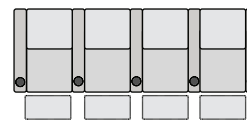

* Power SKUs only

UPHOLSTERY

- ▶ Top Grain Leather
- ▶ Bonded Leather
- ▶ Leather Gel
- ▶ Microfiber

SPECIFICATIONS

TWO ARM
37 x 40 x 44

RIGHT ARM
29.5 x 40 x 44

LEFT ARM
29.5 x 40 x 44

LEFT ARM + RIGHT WEDGE
41.5 x 40 x 44

RIGHT WEDGE
35 x 40 x 44

ARMLESS
24 x 40 x 44

POPULAR LAYOUTS

Inches as width x depth x height

2 STRAIGHT
66.5 x 40 x 44

3 STRAIGHT
97 x 40 x 44

4 STRAIGHT
127.5 x 40 x 44

4 STRAIGHT MIDDLE LOVE
121 x 40 x 44

2 CURVED
71 x 42 x 44

3 CURVED
106 x 44 x 44

4 CURVED
141 x 46 x 44

4 CURVED MIDDLE LOVE
130 x 44 x 44

BLAZE XL900