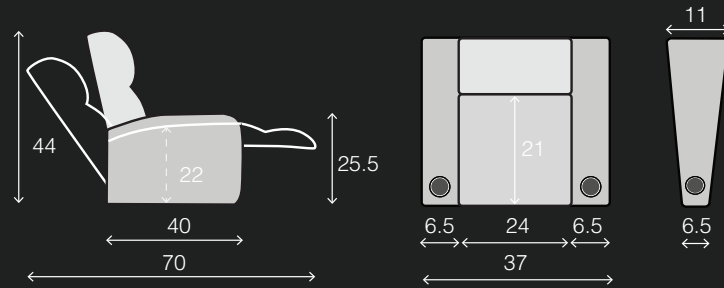

* Power SKUs only

UPHOLSTERY

- ▶ Top Grain Leather
- ▶ Bonded Leather
- ▶ Leather Gel
- ▶ Microfiber

SPECIFICATIONS

TWO ARM
37 x 40 x 44

RIGHT ARM
29.5 x 40 x 44

LEFT ARM
29.5 x 40 x 44

LEFT ARM + RIGHT WEDGE
41.5 x 40 x 44

RIGHT WEDGE
35 x 40 x 44

ARMLESS
24 x 40 x 44

POPULAR LAYOUTS

Inches as width x depth x height

2 STRAIGHT
66.5 x 40 x 44

3 STRAIGHT
97 x 40 x 44

4 STRAIGHT
127.5 x 40 x 44

4 STRAIGHT MIDDLE LOVE
121 x 40 x 44

2 CURVED
71 x 42 x 44

3 CURVED
106 x 44 x 44

4 CURVED
141 x 46 x 44

4 CURVED MIDDLE LOVE
130 x 44 x 44

BLAZE XL900