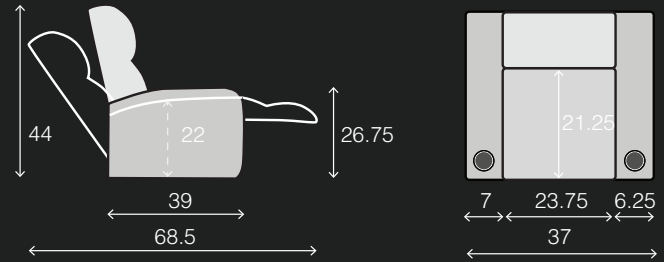

BLISS LHR MASSAGE
WITH FLIP-UP ARMS

FEATURES

- ▶ Heat & Massage System
- ▶ Motorized Lumbar System
- ▶ Motorized Headrest
- ▶ Power Recline
- ▶ Arm Storage
- ▶ Accessory Docks
- ▶ USB Port
- ▶ Gel Infused Memory Foam
- ▶ LED Lighting System
- ▶ Kiln Dried Hardwood Frame
- ▶ Wallaway Design
- ▶ Lower Lumbar Support
- ▶ Premium High Density Foam
- ▶ Pocketed Coil Springs

UPHOLSTERY

- ▶ Top Grain Leather
- ▶ Bonded Leather
- ▶ Leather Gel
- ▶ Microfiber

SPECIFICATIONS

TWO ARM
37 x 39 x 44

RIGHT ARM
30.75 x 39 x 44

LEFT ARM
30.75 x 39 x 44

RIGHT FLIP-UP ARM
30 x 39 x 44

ARMLESS
23.75 x 39 x 44

POPULAR LAYOUTS

Inches as width x depth x height

2 STRAIGHT
67.75 x 39 x 44

3 STRAIGHT
97.75 x 39 x 44

4 STRAIGHT
127.75 x 39 x 44

4 STRAIGHT MIDDLE LOVE
121.5 x 39 x 44

5 STRAIGHT
157.75 x 39 x 44

6 STRAIGHT
187.75 x 39 x 44

7 STRAIGHT
217.75 x 39 x 44

BLISS LHR MASSAGE
WITH FLIP-UP ARMS