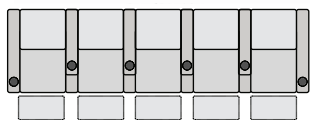

UPHOLSTERY

- ▶ Top Grain Leather
- ▶ Bonded Leather
- ▶ Leather Gel
- ▶ Microfiber

SPECIFICATIONS

TWO ARM
37 x 39 x 44

RIGHT ARM
30.75 x 39 x 44

LEFT ARM
30.75 x 39 x 44

RIGHT FLIP-UP ARM
30 x 39 x 44

ARMLESS
23.75 x 39 x 44

POPULAR LAYOUTS

Inches as width x depth x height

2 STRAIGHT
67.75 x 39 x 44

3 STRAIGHT
97.75 x 39 x 44

4 STRAIGHT
127.75 x 39 x 44

4 STRAIGHT MIDDLE LOVE
121.5 x 39 x 44

5 STRAIGHT
157.75 x 39 x 44

6 STRAIGHT
187.75 x 39 x 44

7 STRAIGHT
217.75 x 39 x 44

BLISS LHR MASSAGE
WITH FLIP-UP ARMS