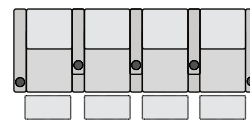

UPHOLSTERY

- ▶ Top Grain Leather
- ▶ Bonded Leather
- ▶ Leather Gel
- ▶ Microfiber

SPECIFICATIONS

TWO ARM
37 x 39 x 44

RIGHT ARM
30.75 x 39 x 44

LEFT ARM
30.75 x 39 x 44

RIGHT FLIP-UP ARM
30 x 39 x 44

ARMLESS
23.75 x 39 x 44

POPULAR LAYOUTS

Inches as width x depth x height

2 STRAIGHT
67.75 x 39 x 44

3 STRAIGHT
97.75 x 39 x 44

4 STRAIGHT
127.75 x 39 x 44

4 STRAIGHT MIDDLE LOVE
121.5 x 39 x 44

5 STRAIGHT
157.75 x 39 x 44

6 STRAIGHT
187.75 x 39 x 44

7 STRAIGHT
217.75 x 39 x 44

BLISS LHR MASSAGE
WITH FLIP-UP ARMS