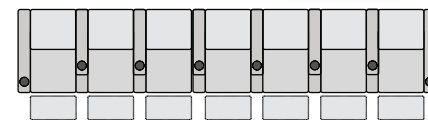

UPHOLSTERY

- ▶ Top Grain Leather
- ▶ Bonded Leather
- ▶ Leather Gel
- ▶ Microfiber

SPECIFICATIONS

TWO ARM
37 x 39 x 44

RIGHT ARM
30.75 x 39 x 44

LEFT ARM
30.75 x 39 x 44

RIGHT FLIP-UP ARM
30 x 39 x 44

ARMLESS
23.75 x 39 x 44

POPULAR LAYOUTS

Inches as width x depth x height

2 STRAIGHT
67.75 x 39 x 44

3 STRAIGHT
97.75 x 39 x 44

4 STRAIGHT
127.75 x 39 x 44

4 STRAIGHT MIDDLE LOVE
121.5 x 39 x 44

5 STRAIGHT
157.75 x 39 x 44

6 STRAIGHT
187.75 x 39 x 44

7 STRAIGHT
217.75 x 39 x 44

BLISS LHR MASSAGE
WITH FLIP-UP ARMS