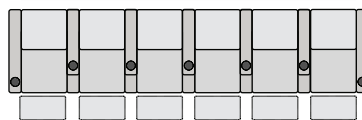

UPHOLSTERY

- ▶ Top Grain Leather
- ▶ Bonded Leather
- ▶ Leather Gel
- ▶ Microfiber

SPECIFICATIONS

TWO ARM
37 x 39 x 44

RIGHT ARM
30.75 x 39 x 44

LEFT ARM
30.75 x 39 x 44

RIGHT FLIP-UP ARM
30 x 39 x 44

ARMLESS
23.75 x 39 x 44

POPULAR LAYOUTS

Inches as width x depth x height

2 STRAIGHT
67.75 x 39 x 44

3 STRAIGHT
97.75 x 39 x 44

4 STRAIGHT
127.75 x 39 x 44

4 STRAIGHT MIDDLE LOVE
121.5 x 39 x 44

5 STRAIGHT
157.75 x 39 x 44

6 STRAIGHT
187.75 x 39 x 44

7 STRAIGHT
217.75 x 39 x 44

BLISS LHR MASSAGE
WITH FLIP-UP ARMS