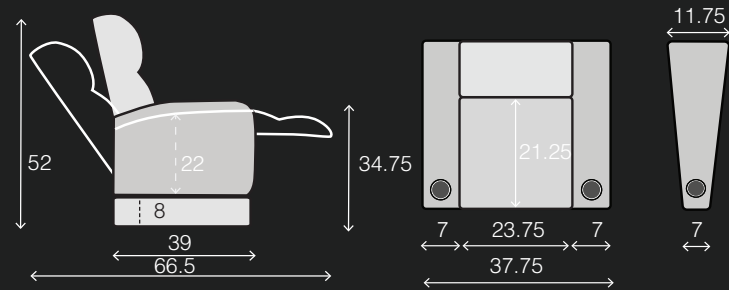

## SPECIFICATIONS

TWO ARM  
37.75 x 39 x 52

RIGHT ARM  
30.75 x 39 x 52

LEFT ARM  
30.75 x 39 x 52

ARMLESS  
23.75 x 39 x 52

## POPULAR LAYOUTS

Inches as width x depth x height

2 STRAIGHT  
68.5 x 39 x 52

3 STRAIGHT  
99.25 x 39 x 52

4 STRAIGHT  
130 x 39 x 52

4 STRAIGHT MIDDLE LOVE  
123 x 39 x 52

5 STRAIGHT  
167.75 x 39 x 52

6 STRAIGHT  
198.5 x 39 x 52

7 STRAIGHT  
229.25 x 39 x 52

BLISS LHR MASSAGE  
WITH BUILT-ON RISER