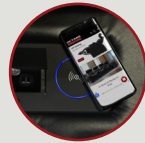

# BLISS LHR MASSAGE SERIES

**MORE FEATURES. MORE COMFORT.**

**OCTANE**  
SEATING

**MOTORIZED**  
LUMBAR SYSTEM

**MOTORIZED**  
HEADREST

**POWER STATION**  
WITH USB PORTS

**WIRELESS CHARGING**  
STATION

**DROP DOWN TABLE**  
MIDDLE SEAT