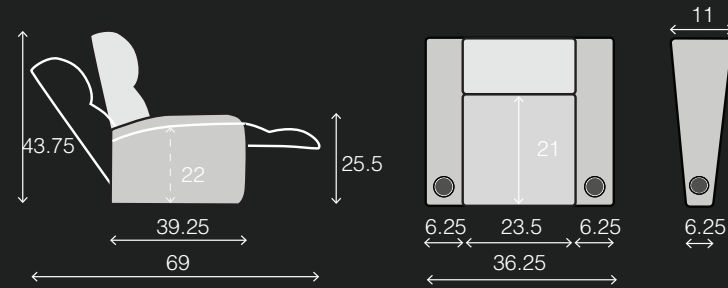

CONTINENTAL LHR SERIES

FEATURES

- ▶ Motorized Lumbar System
- ▶ Motorized Headrest
- ▶ Arm Storage
- ▶ Accessory Dock
- ▶ USB Port on Power Switch
- ▶ Gel Infused Memory Foam
- ▶ LED Lighted Baseraill & Cupholder
- ▶ Kiln Dried Hardwood Frame
- ▶ Power Recline
- ▶ Wallaway Design
- ▶ Lower Lumbar Support
- ▶ Taller Seat Back
- ▶ Premium High Density Foam
- ▶ Pocketed Coil Springs

UPHOLSTERY

- ▶ Top Grain Leather
- ▶ Bonded Leather
- ▶ Leather Gel
- ▶ Microfiber

SPECIFICATIONS

TWO ARM
36 x 39.25 x 43.75

RIGHT ARM
29.75 x 39.25 x 43.75

LEFT ARM
29.75 x 39.25 x 43.75

LEFT ARM + RIGHT WEDGE
40.75 x 39.25 x 43.75

RIGHT WEDGE
34.5 x 39.25 x 43.75

ARMLESS
23.5 x 39.25 x 43.75

POPULAR LAYOUTS

Inches as width x depth x height

2 STRAIGHT
65.75 x 39.25 x 43.75

3 STRAIGHT
95.5 x 39.25 x 43.75

4 STRAIGHT
125.25 x 39.25 x 43.75

4 STRAIGHT MIDDLE LOVE
119 x 39.25 x 43.75

2 CURVED
70.5 x 41.25 x 43.75

3 CURVED
105 x 43.25 x 43.75

4 CURVED
139.5 x 45.25 x 43.75

4 CURVED MIDDLE LOVE
128.5 x 43.25 x 43.75

CONTINENTAL LHR SERIES