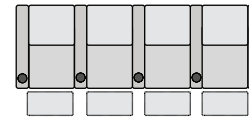

SPECIFICATIONS

TWO ARM
37 X 40 X 41.5

RIGHT ARM
30 X 40 X 41.5

LEFT ARM
30 X 40 X 41.5

LEFT ARM + RIGHT WEDGE
41 X 40 X 41.5

RIGHT WEDGE
34 X 40 X 41.5

ARMLESS
23 X 40 X 41.5

POPULAR LAYOUTS

Inches as width x depth x height

2 STRAIGHT
67 x 40 x 41.5

3 STRAIGHT
97 x 40 x 41.5

4 STRAIGHT
127 x 40 x 41.5

4 STRAIGHT LOVE
120 x 40 x 41.5

2 CURVED
71 X 42 X 41.5

3 CURVED
105 X 44 X 41.5

4 CURVED
139 X 46 X 41.5