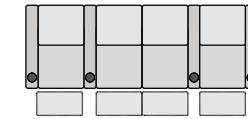

SPECIFICATIONS

TWO ARM
37 X 40 X 41.5

RIGHT ARM
30 X 40 X 41.5

LEFT ARM
30 X 40 X 41.5

LEFT ARM + RIGHT WEDGE
41 X 40 X 41.5

RIGHT WEDGE
34 X 40 X 41.5

ARMLESS
23 X 40 X 41.5

POPULAR LAYOUTS

Inches as width x depth x height

2 STRAIGHT
67 x 40 x 41.5

3 STRAIGHT
97 x 40 x 41.5

4 STRAIGHT
127 x 40 x 41.5

4 STRAIGHT LOVE
120 x 40 x 41.5

2 CURVED
71 X 42 X 41.5

3 CURVED
105 X 44 X 41.5

4 CURVED
139 X 46 X 41.5

4 CURVED MIDDLE LOVE
128 X 44 X 41.5

CONTOUR HR SERIES