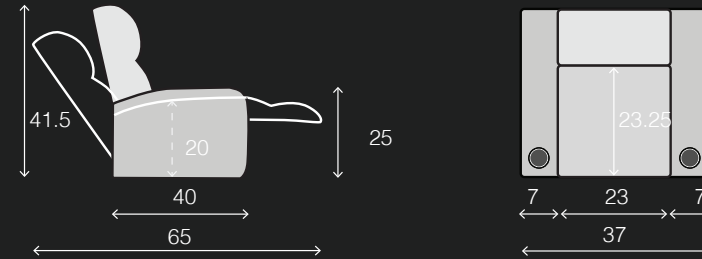

SPECIFICATIONS

TWO ARM
37 X 40 X 41.5

RIGHT ARM
30 X 40 X 41.5

LEFT ARM
30 X 40 X 41.5

LEFT ARM + RIGHT WEDGE
41 X 40 X 41.5

RIGHT WEDGE
34 X 40 X 41.5

ARMLESS
23 X 40 X 41.5

POPULAR LAYOUTS

Inches as width x depth x height

2 STRAIGHT
67 x 40 x 41.5

3 STRAIGHT
97 x 40 x 41.5

4 STRAIGHT
127 x 40 x 41.5

4 STRAIGHT LOVE
120 x 40 x 41.5

2 CURVED
71 X 42 X 41.5

3 CURVED
105 X 44 X 41.5

4 CURVED
139 X 46 X 41.5

4 CURVED MIDDLE LOVE
128 X 44 X 41.5

CONTOUR HR SERIES