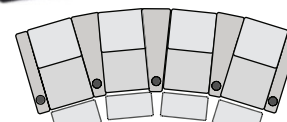

SPECIFICATIONS

TWO ARM
37 X 40 X 41.5

RIGHT ARM
30 X 40 X 41.5

LEFT ARM
30 X 40 X 41.5

LEFT ARM + RIGHT WEDGE
41 X 40 X 41.5

RIGHT WEDGE
34 X 40 X 41.5

ARMLESS
23 X 40 X 41.5

POPULAR LAYOUTS

Inches as width x depth x height

2 STRAIGHT
67 x 40 x 41.5

3 STRAIGHT
97 x 40 x 41.5

4 STRAIGHT
127 x 40 x 41.5

4 STRAIGHT LOVE
120 x 40 x 41.5

2 CURVED
71 X 42 X 41.5

3 CURVED
105 X 44 X 41.5

4 CURVED
139 X 46 X 41.5

4 CURVED MIDDLE LOVE
128 X 44 X 41.5

CONTOUR HR SERIES