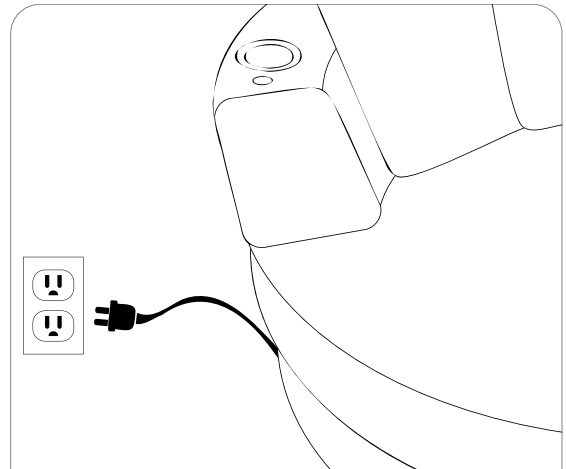

In the box:

1. Cuddle Couch
2. 5 Accent Pillows
3. 5 Feet

You will find 5 pre-drilled threaded holes on the base of the couch, where you can screw in the feet.

To power on the couch, please plug it in.

On the inside arm of the couch you will find the power switch.

Once plugged-in you will be able to utilize the 2 USB ports to supply power to your electronics.

The button is used to activate the LED lighted cupholders and baserail.