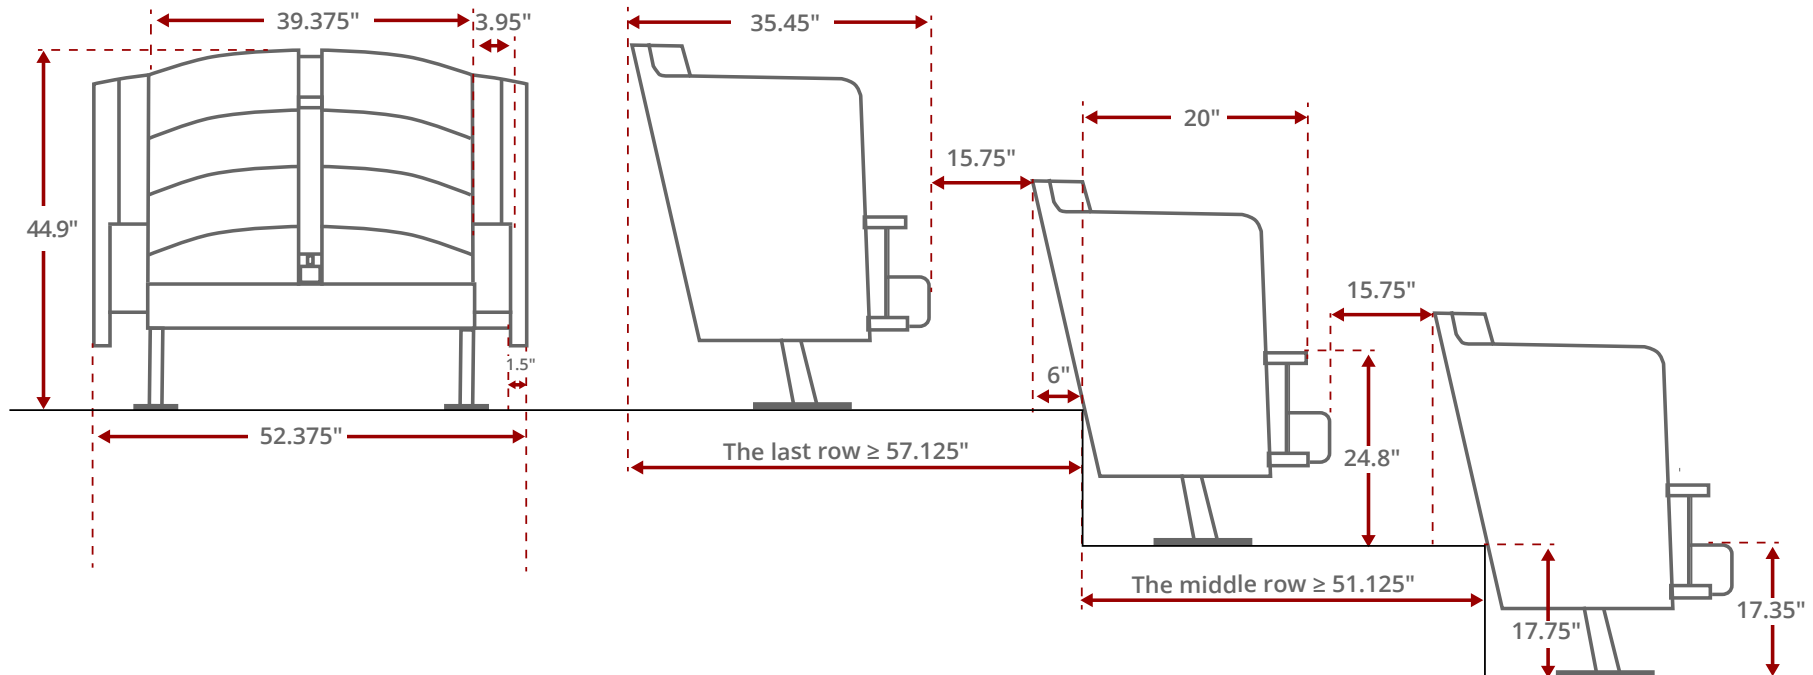

## FEATURES

- ▶ Cold Rolled Steel Frame
- ▶ Loveseat Design
- ▶ High Density Molded Foam
- ▶ Several Cupholder Options
- ▶ Optional Padded Arms
- ▶ CA-117 Compliant
- ▶ Optional Flip Up Arms
- ▶ Rocker Back Mechanism
- ▶ Fixed Seat
- ▶ Upholstery & Color Options

## DIMENSIONS

Specifications are correct at time of printing and are subject to change without notice.

All measurements in inches.