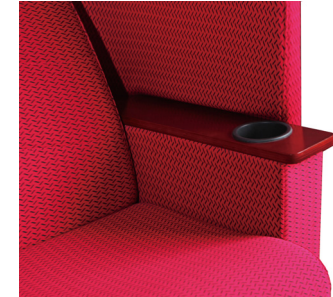

## FEATURES

- ▶ Cold Rolled Steel Frame
- ▶ Loveseat Design
- ▶ High Density Molded Foam
- ▶ Several Cupholder Options
- ▶ Optional Padded Arms
- ▶ CA-117 Compliant
- ▶ Optional Flip Up Arms
- ▶ Rocker Back Mechanism
- ▶ Fixed Seat
- ▶ Upholstery & Color Options