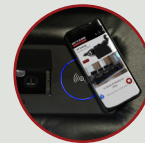

# EPIC LHR MASSAGE SERIES

**MORE FEATURES. MORE COMFORT.**

**OCTANE**  
SEATING

**HEAT & MASSAGE SYSTEM**

**MOTORIZED LUMBAR SYSTEM**

**MOTORIZED HEADREST**

**POWER STATION WITH USB PORTS**

**WIRELESS CHARGING STATION**