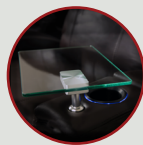

**FLASH HR LOVESEAT**

**MORE FEATURES. MORE COMFORT.**

**OCTANE**  
SEATING

**MOTORIZED**  
HEADREST

**POWER SWITCH**  
WITH USB PORTS

**LED LIGHTED**  
CUPHOLDERS

**LED LIGHTED**  
BASERAIL

**ACCESSORY**  
DOCK