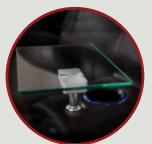

POWER STATION
WITH USB PORTS

WIRELESS CHARGING
STATION

DROP DOWN TABLE
MIDDLE SEAT

POWER SWITCH
WITH USB PORTS

DUAL ADJUSTABLE
READING LIGHTS

ACCESSORY
DOCK

LED LIGHTED
CUPHOLDERS

LED LIGHTED
BASERAIL

WOOD GRAIN
LAMINATE TABLE

BLACK ALUMINUM
CUPHOLDERS

DEEP ARM
STORAGE

FULL SIZED
MAGAZINE POUCH

PREMIUM
LUMBAR SUPPORT

FLEX HR SOFA

MORE FEATURES. MORE COMFORT.

OCTANE
SEATING