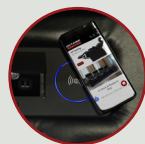

POWER STATION
WITH USB PORTS

WIRELESS CHARGING
STATION

DROP DOWN TABLE
MIDDLE SEAT

POWER SWITCH
WITH USB PORTS

DUAL ADJUSTABLE
READING LIGHTS

ACCESSORY
DOCK

LED LIGHTED
CUPHOLDERS

LED LIGHTED
BASERAIL