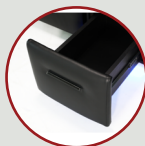

POWER STATION
WITH USB PORTS

WIRELESS CHARGING
STATION

DROP DOWN TABLE
MIDDLE SEAT

POWER SWITCH
WITH USB PORTS

DUAL ADJUSTABLE
READING LIGHTS

ACCESSORY
DOCK

LED LIGHTED
CUPHOLDERS

LED LIGHTED
BASERAIL

MOTORIZED
HEADREST

POWER SWITCH
WITH USB PORTS

LED LIGHTED
CUPHOLDERS

LED LIGHTED
BASERAIL

ACCESSORY
DOCK

POWER STATION
WITH USB PORTS

REVERSIBLE LEATHER
WOOD LAMINATE TABLE

PULL OUT STORAGE
DRAWER

CENTER CONSOLE
STORAGE UNIT

DEEP ARM
STORAGE

BLACK ALUMINUM
CUPHOLDERS

PREMIUM
LUMBAR SUPPORT

FLEX HR LOVESEAT

MORE FEATURES. MORE COMFORT.

OCTANE
SEATING

MOTORIZED
HEADREST