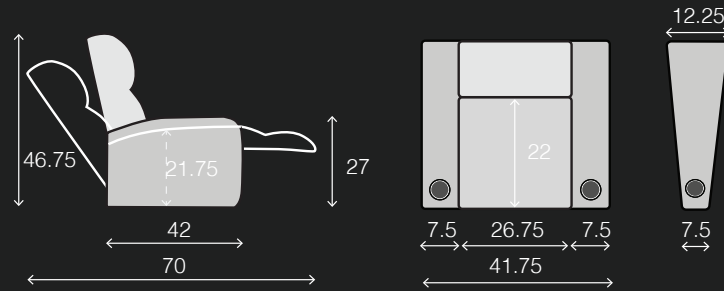

BIG & TALL MAX SERIES
400 LB WEIGHT CAPACITY • TALLER BACK • WIDER SEAT

FORCE HR MAX

FEATURES

- ▶ 400lb Seating Capacity
- ▶ Motorized Headrest
- ▶ Arm Storage
- ▶ Accessory Dock
- ▶ USB Port on Power Switch
- ▶ Gel Infused Memory Foam
- ▶ Kiln Dried Hardwood Frame
- ▶ LED Lighted Baseraill & Cupholder
- ▶ Power Recline
- ▶ Wallaway Design
- ▶ Lower Lumbar Support
- ▶ Taller Seat Back
- ▶ Premium High Density Foam
- ▶ Pocketed Coil Springs

UPHOLSTERY

- ▶ Top Grain Leather
- ▶ Bonded Leather
- ▶ Leather Gel
- ▶ Microfiber

SPECIFICATIONS

TWO ARM
41.75 X 42 X 46.75

RIGHT ARM
34.25 X 42 X 46.75

LEFT ARM
34.25 X 42 X 46.75

LEFT ARM + RIGHT WEDGE
46.5 X 42 X 46.75

RIGHT WEDGE
39 X 42 X 46.75

ARMLESS
26.75 X 42 X 46.75

POPULAR LAYOUTS

Inches as width x depth x height

2 STRAIGHT
76 X 42 X 46.75

3 STRAIGHT
110.25 X 42 X 46.75

4 STRAIGHT
144.5 X 42 X 46.75

4 STRAIGHT MIDDLE LOVE
137 X 42 X 46.75

2 CURVED
80.75 X 44 X 46.75

3 CURVED
119.75 X 46 X 46.75

4 CURVED
158.75 X 48 X 46.75

4 CURVED MIDDLE LOVE
146.5 X 46 X 46.75

FORCE HR MAX