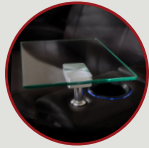

# BIG & TALL MAX SERIES

400 LB WEIGHT CAPACITY

**OCTANE**  
SEATING  
HIGH PERFORMANCE COMFORT

**MOTORIZED**  
HEADREST

**POWER SWITCH**  
WITH USB PORT

**LED LIGHTED**  
CUPHOLDERS

**LED LIGHTED**  
BASERAIL