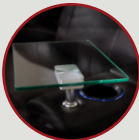

# BIG & TALL MAX SERIES

400 LB WEIGHT CAPACITY

**OCTANE**  
SEATING  
HIGH PERFORMANCE COMFORT

**MOTORIZED**  
HEADREST

**POWER SWITCH**  
WITH USB PORT

**LED LIGHTED**  
CUPHOLDERS

**LED LIGHTED**  
BASERAIL