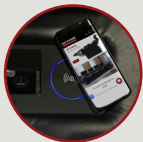

# BIG & TALL MAX SERIES

400 LB WEIGHT CAPACITY

**OCTANE**  
SEATING  
HIGH PERFORMANCE COMFORT

**MOTORIZED**  
HEADREST

**POWER STATION**  
WITH USB PORTS

**WIRELESS CHARGING**  
STATION

**DROP DOWN TABLE**  
MIDDLE SEAT