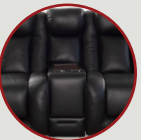

**ACCESSORY**  
DOCK

**POWER STATION**  
WITH USB PORTS

**REVERSIBLE LEATHER**  
WOOD LAMINATE TABLE

**PULL OUT STORAGE**  
DRAWER

**CENTER CONSOLE**  
STORAGE UNIT

**DEEP ARM**  
STORAGE

**BLACK ALUMINUM**  
CUPHOLDERS