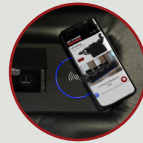

MOTORIZED
HEADREST

POWER STATION
WITH USB PORTS

WIRELESS CHARGING
STATION

DROP DOWN TABLE
MIDDLE SEAT

DUAL ADJUSTABLE
READING LIGHTS

POWER SWITCH
WITH USB PORT

ACCESSORY
DOCK

LED LIGHTED
CUPHOLDERS