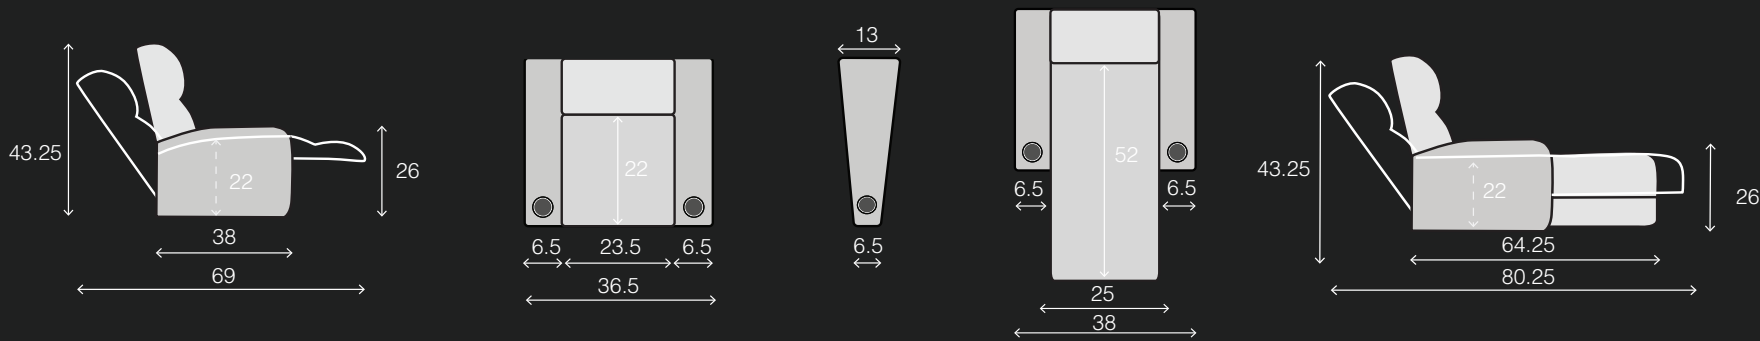

MEGA HR SERIES

SPECIFICATIONS

- | | | | | | | | | | |
|-------------------|--------------------|-------------------|---------------------------------|----------------------|-------------------|--------------------|----------------------|----------------------|--------------------|
| | | | | | | | | | |
| TWO ARM RECLINER | RIGHT ARM RECLINER | LEFT ARM RECLINER | LEFT ARM + RIGHT WEDGE RECLINER | RIGHT WEDGE RECLINER | ARMLESS RECLINER | TWO ARM CHAISE | RIGHT ARM CHAISE | LEFT ARM CHAISE | ARMLESS CHAISE |
| 36.5 x 38 x 43.25 | 30 x 38 x 43.25 | 30 x 38 x 43.25 | 43 x 38 x 43.25 | 36.5 x 38 x 43.25 | 23.5 x 38 x 43.25 | 38 x 64.25 x 43.25 | 31.5 x 64.25 x 43.25 | 31.5 x 64.25 x 43.25 | 25 x 64.25 x 43.25 |

POPULAR LAYOUTS

Inches as width x depth x height

2 STRAIGHT
66.5 x 38 x 43.25

3 STRAIGHT
96.5 x 38 x 43.25

4 STRAIGHT
126.5 x 38 x 43.25

4 STRAIGHT MIDDLE LOVE
120 x 38 x 43.25

2 CURVED
73 x 40 x 43.25

3 CURVED
109.5 x 42 x 43.25

4 CURVED
146 x 44 x 43.25

4 CURVED MIDDLE LOVE
133 x 42 x 43.25

MEGA HR SERIES

POPULAR CHAISE LAYOUTS

Inches as width x depth x height

2 LEFT CHAISE
68 x 64.25 x 43.25

2 RIGHT CHAISE
68 x 64.25 x 43.25

2 CHAISES
69.5 x 64.25 x 43.25

4 CENTER CHAISE
123 x 64.25 x 43.25

4 OUTSIDE CHAISE
129.5 x 64.25 x 43.25

4 OUTSIDE CHAISE CENTER LOVE
123 x 64.25 x 43.25

FEATURES

- ▶ Arm Storage
- ▶ Accessory Docks
- ▶ Motorized Headrest
- ▶ USB Port on Power Switch
- ▶ Gel Infused Memory Foam
- ▶ Kiln Dried Hardwood Frame
- ▶ LED Lighted Base Rail & Cupholder
- ▶ Power Recline
- ▶ Wallaway Design
- ▶ Wood Front Panels
- ▶ Lower Lumbar Support
- ▶ Taller Seat Back
- ▶ Premium High Density Foam
- ▶ Pocketed Coil Springs