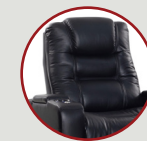

OCTANE
SEATING
HIGH PERFORMANCE COMFORT

POWER RECLINE

POWER STATION WITH USB PORTS

WIRESS CHARGING STATION

DROP DOWN TABLE MIDDLE SEAT

DUAL ADJUSTABLE READING LIGHTS

POWER SWITCH WITH USB PORT

ACCESSORY DOCK

BIG & TALL MAX SERIES

400 LB WEIGHT CAPACITY • TALLER BACK • WIDER SEAT

OCTANE
SEATING
HIGH PERFORMANCE COMFORT

POWER RECLINE

POWER SWITCH WITH USB PORT

LED LIGHTED CUPHOLDERS

LED LIGHTED BASERAIL

ACCESSORY DOCK

POWER STATION WITH USB PORTS

REVERSIBLE LEATHER WOOD LAMINATE TABLE

PULL OUT STORAGE DRAWER

CENTER CONSOLE STORAGE UNIT

DEEP ARM STORAGE

BLACK ALUMINUM CUPHOLDERS

PREMIUM LUMBAR SUPPORT

NERO XL MAX LOVESEAT