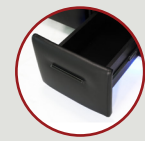

BIG & TALL MAX SERIES

400 LB WEIGHT CAPACITY • TALLER BACK • WIDER SEAT

OCTANE
SEATING
HIGH PERFORMANCE COMFORT

POWER RECLINE

POWER SWITCH WITH USB PORT

LED LIGHTED CUPHOLDERS

LED LIGHTED BASERAIL

ACCESSORY DOCK

POWER STATION WITH USB PORTS

REVERSIBLE LEATHER WOOD LAMINATE TABLE

PULL OUT STORAGE DRAWER

CENTER CONSOLE STORAGE UNIT

DEEP ARM STORAGE

BLACK ALUMINUM CUPHOLDERS

PREMIUM LUMBAR SUPPORT

NERO XL MAX LOVESEAT