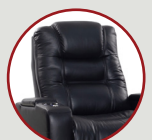

OCTANE
SEATING
HIGH PERFORMANCE COMFORT

POWER RECLINE

POWER STATION WITH USB PORTS

WIRESS CHARGING STATION

DROP DOWN TABLE MIDDLE SEAT

DUAL ADJUSTABLE READING LIGHTS

POWER SWITCH WITH USB PORT

ACCESSORY DOCK

LED LIGHTED CUPHOLDERS

LED LIGHTED BASERAIL

WOOD GRAIN LAMINATE TABLE

BLACK ALUMINUM CUPHOLDERS

DEEP ARM STORAGE

FULL SIZED MAGAZINE POUCH

PREMIUM LUMBAR SUPPORT

NERO XL MAX SOFA

BIG & TALL MAX SERIES

400 LB WEIGHT CAPACITY • TALLER BACK • WIDER SEAT

OCTANE
SEATING
HIGH PERFORMANCE COMFORT

POWER RECLINE

POWER SWITCH WITH USB PORT

LED LIGHTED CUPHOLDERS

LED LIGHTED BASERAIL

ACCESSORY DOCK

POWER STATION WITH USB PORTS

REVERSIBLE LEATHER WOOD LAMINATE TABLE

PULL OUT STORAGE DRAWER

CENTER CONSOLE STORAGE UNIT

DEEP ARM STORAGE

BLACK ALUMINUM CUPHOLDERS

PREMIUM LUMBAR SUPPORT

NERO XL MAX LOVESEAT