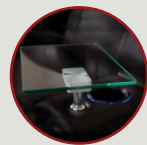

BIG & TALL MAX SERIES

400 LB WEIGHT CAPACITY • TALLER BACK • WIDER SEAT

OCTANE
SEATING
HIGH PERFORMANCE COMFORT

POWER
RECLINE

POWER SWITCH
WITH USB PORT

LED LIGHTED
CUPHOLDERS

LED LIGHTED
BASERAIL

ACCESSORY
DOCK