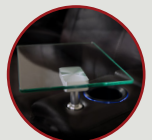

OCTANE
SEATING
HIGH PERFORMANCE COMFORT

POWER RECLINE

POWER STATION WITH USB PORTS

WIRESS CHARGING STATION

DROP DOWN TABLE MIDDLE SEAT

DUAL ADJUSTABLE READING LIGHTS

POWER SWITCH WITH USB PORT

ACCESSORY DOCK

LED LIGHTED CUPHOLDERS

LED LIGHTED BASERAIL

WOOD GRAIN LAMINATE TABLE

BLACK ALUMINUM CUPHOLDERS

DEEP ARM STORAGE

FULL SIZED MAGAZINE POUCH

PREMIUM LUMBAR SUPPORT

NERO XL MAX SOFA