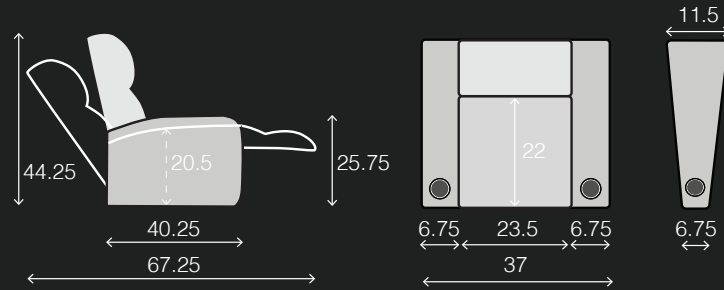

# SPECIFICATIONS

TWO ARM  
37 x 40.25 x 44.25

RIGHT ARM  
30.25 x 40.25 x 44.25

LEFT ARM  
30.25 x 40.25 x 44.25

LEFT ARM + RIGHT WEDGE  
41.75 x 40.25 x 44.25

RIGHT WEDGE  
35 x 40.25 x 44.25

ARMLESS  
23.5 x 40.25 x 44.25

## POPULAR LAYOUTS

Inches as width x depth x height

2 STRAIGHT  
67.25 x 40.25 x 44.25

3 STRAIGHT  
97.5 x 40.25 x 44.25

4 STRAIGHT  
127.75 x 40.25 x 44.25

4 STRAIGHT MIDDLE LOVE  
121 x 40.25 x 44.25

2 CURVED  
72 x 42.25 x 44.25

3 CURVED  
107 x 44.25 x 44.25

4 CURVED  
142 x 46.25 x 44.25

4 CURVED MIDDLE LOVE  
130.5 x 44.25 x 44.25