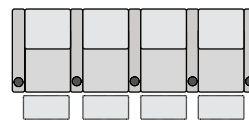

UPHOLSTERY

- ▶ Top Grain Leather
- ▶ Bonded Leather
- ▶ Leather Gel
- ▶ Microfiber

SPECIFICATIONS

TWO ARM 30.75 x 36.25 x 42.25
 RIGHT ARM 26.25 x 36.25 x 42.25
 LEFT ARM 26.25 x 36.25 x 42.25
 LEFT ARM + RIGHT WEDGE 33 x 36.25 x 42.25
 RIGHT WEDGE 28.5 x 36.25 x 42.25
 ARMLESS 21.75 x 36.25 x 42.25

POPULAR LAYOUTS

Inches as width x depth x height

2 STRAIGHT
57 x 36.25 x 42.25

3 STRAIGHT
83.25 x 36.25 x 42.25

4 STRAIGHT
109.5 x 36.25 x 42.25

4 STRAIGHT MIDDLE LOVE
105 x 36.25 x 42.25

2 CURVED
59.25 x 38.25 x 42.25

3 CURVED
87.75 x 40.25 x 42.25

4 CURVED
116.25 x 42.25 x 42.25

4 CURVED MIDDLE LOVE
109.5 x 40.25 x 42.25

PILOT XS750