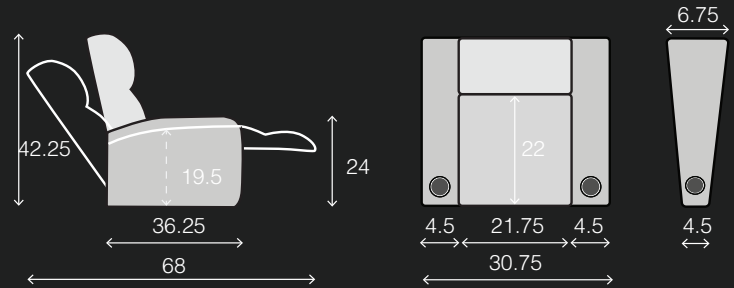

UPHOLSTERY

- ▶ Top Grain Leather
- ▶ Bonded Leather
- ▶ Leather Gel
- ▶ Microfiber

SPECIFICATIONS

TWO ARM 30.75 x 36.25 x 42.25
 RIGHT ARM 26.25 x 36.25 x 42.25
 LEFT ARM 26.25 x 36.25 x 42.25
 LEFT ARM + RIGHT WEDGE 33 x 36.25 x 42.25
 RIGHT WEDGE 28.5 x 36.25 x 42.25
 ARMLESS 21.75 x 36.25 x 42.25

POPULAR LAYOUTS

Inches as width x depth x height

2 STRAIGHT
57 x 36.25 x 42.25

3 STRAIGHT
83.25 x 36.25 x 42.25

4 STRAIGHT
109.5 x 36.25 x 42.25

4 STRAIGHT MIDDLE LOVE
105 x 36.25 x 42.25

2 CURVED
59.25 x 38.25 x 42.25

3 CURVED
87.75 x 40.25 x 42.25

4 CURVED
116.25 x 42.25 x 42.25

4 CURVED MIDDLE LOVE
109.5 x 40.25 x 42.25

PILOT XS750