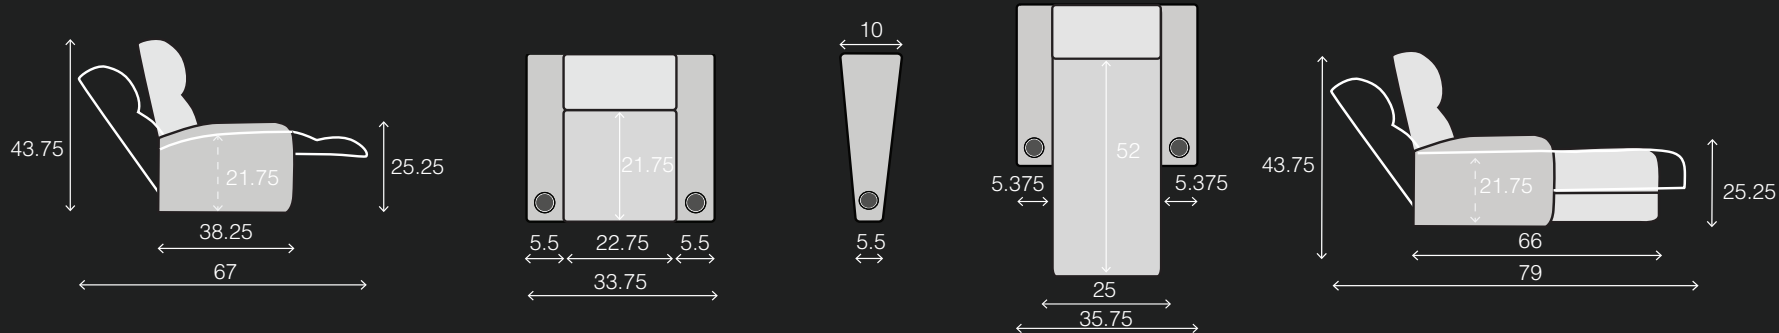

# SPECIFICATIONS

ADD 8" HEIGHT FOR BUILT-ON RISER

TWO ARM RECLINER

33.75 x 38.25 x 43.75

RIGHT ARM RECLINER

28.25 x 38.25 x 43.75

LEFT ARM RECLINER

28.25 x 38.25 x 43.75

LEFT ARM + RIGHT WEDGE RECLINER

38.25 x 38.25 x 43.75

RIGHT WEDGE RECLINER

32.75 x 38.25 x 43.75

ARMLESS RECLINER

22.75 x 38.25 x 43.75

TWO ARM CHAISE

35.75 x 66 x 43.75

## POPULAR LAYOUTS

Inches as width x depth x height

2 STRAIGHT

62 x 38.25 x 43.75

3 STRAIGHT

90.25 x 38.25 x 43.75

4 STRAIGHT

118.5 x 38.25 x 43.75

4 STRAIGHT MIDDLE LOVE

113 x 38.25 x 43.75

2 CURVED

66.5 x 40.25 x 43.75

3 CURVED

99.25 x 42.25 x 43.75

4 CURVED

132 x 44.25 x 43.75