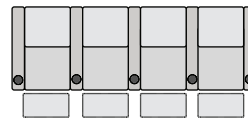

## POPULAR LAYOUTS

Inches as width x depth x height

2 STRAIGHT  
67.75 x 40 x 44

3 STRAIGHT  
98 x 40 x 44

4 STRAIGHT  
128.25 x 40 x 44

4 STRAIGHT MIDDLE LOVE  
121 x 40 x 44

2 CURVED  
73.5 x 42 x 44

3 CURVED  
109.5 x 44 x 44

4 CURVED  
145.5 x 46 x 44

4 CURVED MIDDLE LOVE  
132.5 x 44 x 44