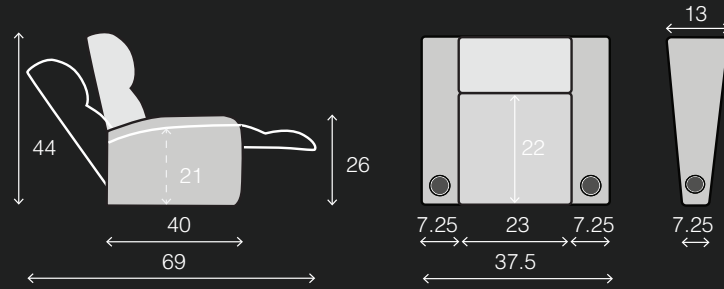

## POPULAR LAYOUTS

Inches as width x depth x height

2 STRAIGHT  
67.75 x 40 x 44

3 STRAIGHT  
98 x 40 x 44

4 STRAIGHT  
128.25 x 40 x 44

4 STRAIGHT MIDDLE LOVE  
121 x 40 x 44

2 CURVED  
73.5 x 42 x 44

3 CURVED  
109.5 x 44 x 44

4 CURVED  
145.5 x 46 x 44

4 CURVED MIDDLE LOVE  
132.5 x 44 x 44