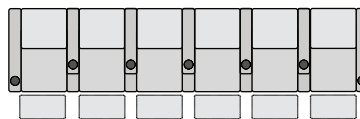

UPHOLSTERY

- ▶ Top Grain Leather
- ▶ Bonded Leather
- ▶ Leather Gel
- ▶ Microfiber

SPECIFICATIONS

TWO ARM
37.25 x 36 x 43.5

RIGHT ARM
31 x 36 x 43.5

LEFT ARM
31 x 36 x 43.5

RIGHT FLIP-UP ARM
30.75 x 36 x 43.5

ARMLESS
24.5 x 36 x 43.5

POPULAR LAYOUTS

Inches as width x depth x height

2 STRAIGHT
68.25 x 36 x 43.5

3 STRAIGHT
99 x 36 x 43.5

4 STRAIGHT
129.75 x 36 x 43.5

4 STRAIGHT MIDDLE LOVE
123.5 x 36 x 43.5

5 STRAIGHT
160.5 x 36 x 43.5

6 STRAIGHT
191.25 x 36 x 43.5

7 STRAIGHT
222 x 36 x 43.5

TURBO XL700
WITH FLIP-UP ARMS