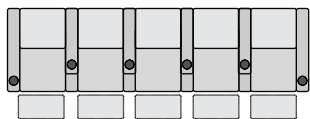

UPHOLSTERY

- ▶ Top Grain Leather
- ▶ Bonded Leather
- ▶ Leather Gel
- ▶ Microfiber

SPECIFICATIONS

TWO ARM
37.25 x 36 x 43.5

RIGHT ARM
31 x 36 x 43.5

LEFT ARM
31 x 36 x 43.5

RIGHT FLIP-UP ARM
30.75 x 36 x 43.5

ARMLESS
24.5 x 36 x 43.5

POPULAR LAYOUTS

Inches as width x depth x height

2 STRAIGHT
68.25 x 36 x 43.5

3 STRAIGHT
99 x 36 x 43.5

4 STRAIGHT
129.75 x 36 x 43.5

4 STRAIGHT MIDDLE LOVE
123.5 x 36 x 43.5

5 STRAIGHT
160.5 x 36 x 43.5

6 STRAIGHT
191.25 x 36 x 43.5

7 STRAIGHT
222 x 36 x 43.5

TURBO XL700
WITH FLIP-UP ARMS