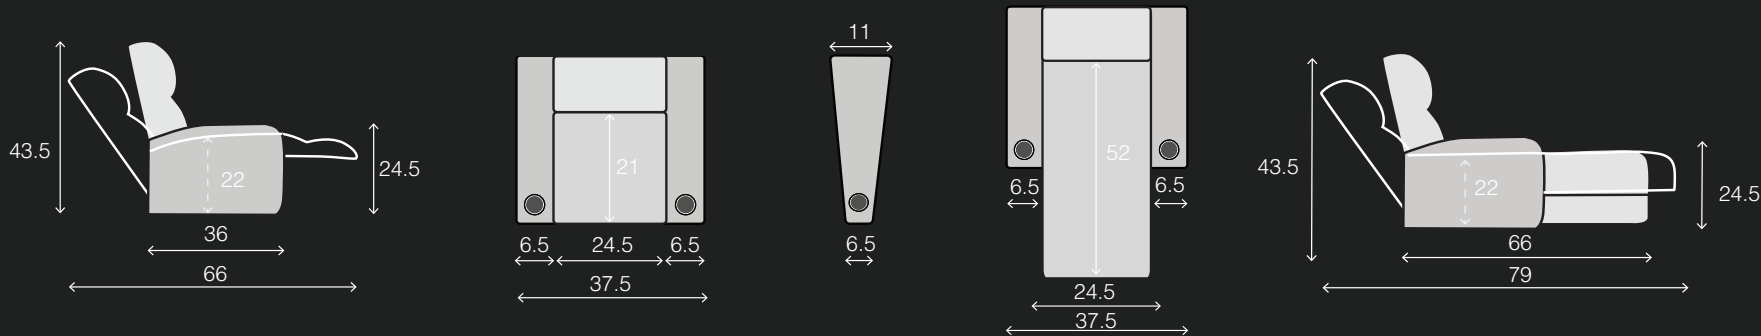

TURBO XL700

SPECIFICATIONS

ADD 8" HEIGHT FOR BUILT-ON RISER

TWO ARM RECLINER

37.5 x 36 x 43.5

RIGHT ARM RECLINER

31 x 36 x 43.5

LEFT ARM RECLINER

31 x 36 x 43.5

LEFT ARM + RIGHT WEDGE RECLINER

42 x 36 x 43.5

RIGHT WEDGE RECLINER

35.5 x 36 x 43.5

ARMLESS RECLINER

24.5 x 36 x 43.5

TWO ARM CHAISE

37.5 x 66 x 43.5

RIGHT ARM CHAISE

31 x 66 x 43.5

LEFT ARM CHAISE

31 x 66 x 43.5

ARMLESS CHAISE

24.5 x 66 x 43.5

POPULAR LAYOUTS

Inches as width x depth x height

2 STRAIGHT

68.5 x 36 x 43.5

3 STRAIGHT

99.5 x 36 x 43.5

4 STRAIGHT

130.5 x 36 x 43.5

4 STRAIGHT MIDDLE LOVE