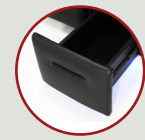

**WOOD GRAIN
LAMINATE TABLE**

**BLACK ALUMINUM
CUPHOLDERS**

**DEEP ARM
STORAGE**

**FULL SIZED
MAGAZINE POUCH**

**PREMIUM
LUMBAR SUPPORT**

TURBO XL700 SOFA

MORE FEATURES. MORE COMFORT.

OCTANE
SEATING

POWER
RECLINE

POWER SWITCH
WITH USB PORT

LED LIGHTED
CUPHOLDERS

LED LIGHTED
BASERAIL

ACCESSORY
DOCK

POWER STATION
WITH USB PORTS

REVERSIBLE LEATHER
WOOD LAMINATE TABLE

PULL OUT STORAGE
DRAWER

CENTER CONSOLE
STORAGE UNIT

DEEP ARM
STORAGE

BLACK ALUMINUM
CUPHOLDERS

PREMIUM
LUMBAR SUPPORT

TURBO XL700 LOVESEAT

MORE FEATURES. MORE COMFORT.

OCTANE
SEATING

POWER
RECLINE