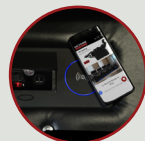

**POWER STATION
WITH USB PORTS**

**WIRESS CHARGING
STATION**

**DROP DOWN TABLE
MIDDLE SEAT**

**DUAL ADJUSTABLE
READING LIGHTS**

**POWER SWITCH
WITH USB PORT**

**ACCESSORY
DOCK**

**LED LIGHTED
CUPHOLDERS**

**LED LIGHTED
BASERAIL**