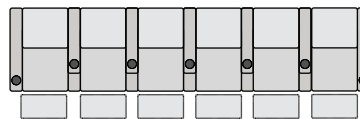

UPHOLSTERY

- ▶ Top Grain Leather
- ▶ Bonded Leather
- ▶ Leather Gel
- ▶ Microfiber

SPECIFICATIONS

TWO ARM
42.5 X 40 X 47.25

RIGHT ARM
34.5 X 40 X 47.25

LEFT ARM
34.5 X 40 X 47.25

RIGHT FLIP-UP ARM
34.5 X 40 X 47.25

ARMLESS
26.5 X 40 X 47.25

POPULAR LAYOUTS

Inches as width x depth x height

2 STRAIGHT
77 X 40 X 47.25

3 STRAIGHT
111.5 X 40 X 47.25

4 STRAIGHT
146 X 40 X 47.25

4 STRAIGHT MIDDLE LOVE
138 X 40 X 47.25

5 STRAIGHT
180.5 x 40 x 47.25

6 STRAIGHT
215 x 40 x 47.25

7 STRAIGHT
249.5 x 40 x 47.25

VEGA LHR MAX
WITH FLIP-UP ARMS