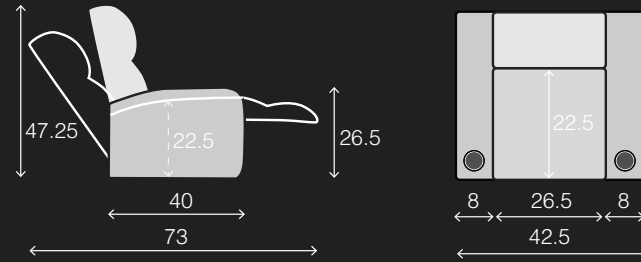

BIG & TALL MAX SERIES
400 LB WEIGHT CAPACITY • TALLER BACK • WIDER SEAT

VEGA LHR MAX
WITH FLIP-UP ARMS

FEATURES

- ▶ 400 lb Weight Capacity
- ▶ Motorized Lumbar System
- ▶ Motorized Headrest
- ▶ Arm Storage
- ▶ Accessory Dock
- ▶ USB Port on Power Switch
- ▶ Gel Infused Memory Foam
- ▶ LED Lighted Baserail & Cupholder
- ▶ Power Recline
- ▶ Wallaway Design
- ▶ Lower Lumbar Support
- ▶ Taller Seat Back
- ▶ Premium High Density Foam
- ▶ Pocketed Coil Springs

UPHOLSTERY

- ▶ Top Grain Leather
- ▶ Bonded Leather
- ▶ Leather Gel
- ▶ Microfiber

SPECIFICATIONS

TWO ARM
42.5 X 40 X 47.25

RIGHT ARM
34.5 X 40 X 47.25

LEFT ARM
34.5 X 40 X 47.25

RIGHT FLIP-UP ARM
34.5 X 40 X 47.25

ARMLESS
26.5 X 40 X 47.25

POPULAR LAYOUTS

Inches as width x depth x height

2 STRAIGHT
77 X 40 X 47.25

3 STRAIGHT
111.5 X 40 X 47.25

4 STRAIGHT
146 X 40 X 47.25

4 STRAIGHT MIDDLE LOVE
138 X 40 X 47.25

5 STRAIGHT
180.5 x 40 x 47.25

6 STRAIGHT
215 x 40 x 47.25

7 STRAIGHT
249.5 x 40 x 47.25

VEGA LHR MAX
WITH FLIP-UP ARMS