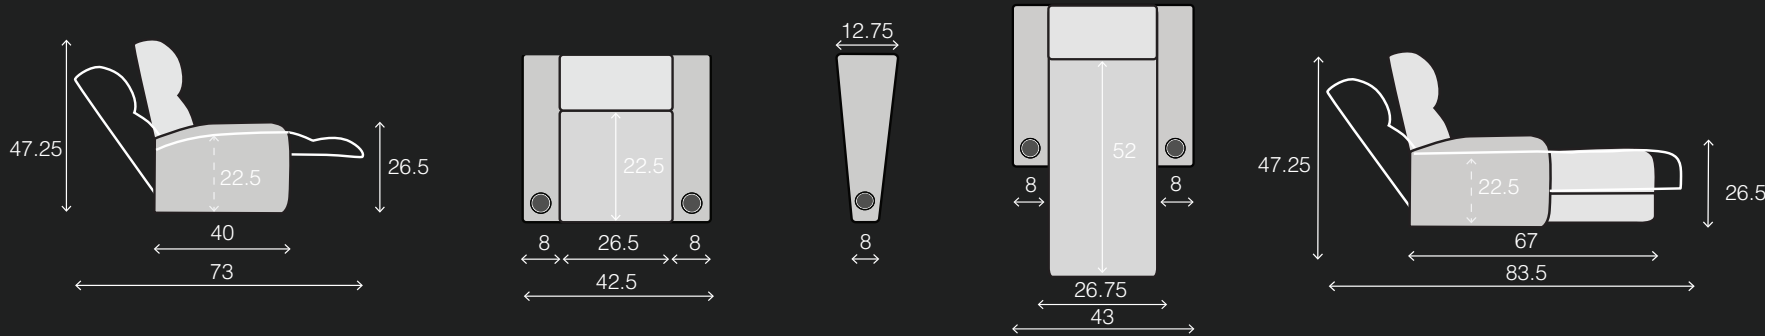

**BIG & TALL MAX SERIES**  
400 LB WEIGHT CAPACITY • TALLER BACK • WIDER SEAT

VEGA LHR MAX

# SPECIFICATIONS

- |                   |                    |                   |                                 |                      |                   |                 |                  |                 |                    |
|-------------------|--------------------|-------------------|---------------------------------|----------------------|-------------------|-----------------|------------------|-----------------|--------------------|
|                   |                    |                   |                                 |                      |                   |                 |                  |                 |                    |
| TWO ARM RECLINER  | RIGHT ARM RECLINER | LEFT ARM RECLINER | LEFT ARM + RIGHT WEDGE RECLINER | RIGHT WEDGE RECLINER | ARMLESS RECLINER  | TWO ARM CHAISE  | RIGHT ARM CHAISE | LEFT ARM CHAISE | ARMLESS CHAISE     |
| 42.5 x 40 x 47.25 | 34.5 x 40 x 47.25  | 34.5 x 40 x 47.25 | 47.25 x 40 x 47.25              | 39.25 x 40 x 47.25   | 26.5 x 40 x 47.25 | 43 x 67 x 47.25 | 35 x 67 x 47.25  | 35 x 67 x 47.25 | 26.75 x 67 x 47.25 |

## POPULAR LAYOUTS

Inches as width x depth x height

2 STRAIGHT 77 X 40 X 47.25	3 STRAIGHT 111.5 X 40 X 47.25	4 STRAIGHT 146 X 40 X 47.25	4 STRAIGHT MIDDLE LOVE 138 X 40 X 47.25
2 CURVED 81.75 X 42 X 47.25	3 CURVED 121 X 44 X 47.25	4 CURVED 160.25 X 46 X 47.25	4 CURVED MIDDLE LOVE 147.5 X 44 X 47.25

VEGA LHR MAX

POPULAR CHAISE LAYOUTS

Inches as width x depth x height

2 LEFT CHAISE  
77.5 x 67 x 47.25

2 RIGHT CHAISE  
77.5 x 67 x 47.25

2 CHAISES  
78 x 67 x 47.25

2 CHAISE LOVE  
70 x 67 x 47.25

3 LEFT CHAISE  
112 x 67 x 47.25