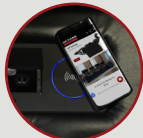

BIG & TALL MAX SERIES

400 LB WEIGHT CAPACITY

OCTANE
SEATING
HIGH PERFORMANCE COMFORT

VEGA LHR MAX SOFA