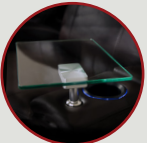

ACCESSORY
DOCK