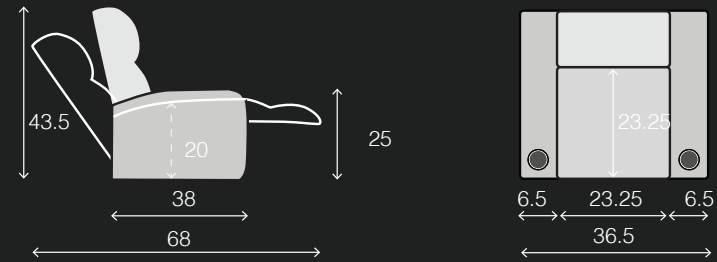

# SPECIFICATIONS

TWO ARM  
36.5 x 38 x 43.5

RIGHT ARM  
30 x 38 x 43.5

LEFT ARM  
30 x 38 x 43.5

ARMLESS  
23.25 x 38 x 43.5

## POPULAR LAYOUTS

Inches as width x depth x height

2 STRAIGHT  
66.5 x 38 x 43.5

3 STRAIGHT  
96.5 x 38 x 43.5

4 STRAIGHT  
126.5 x 38 x 43.5

4 STRAIGHT LOVE  
120 x 38 x 43.5

5 STRAIGHT  
156.5 x 38 x 43.5

6 STRAIGHT  
186.5 x 38 x 43.5

7 STRAIGHT  
216.5 x 38 x 43.5