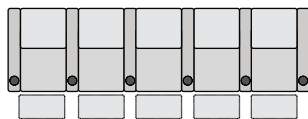

# SPECIFICATIONS

TWO ARM  
36.5 x 38 x 43.5

RIGHT ARM  
30 x 38 x 43.5

LEFT ARM  
30 x 38 x 43.5

ARMLESS  
23.25 x 38 x 43.5

## POPULAR LAYOUTS

Inches as width x depth x height

2 STRAIGHT  
66.5 x 38 x 43.5

3 STRAIGHT  
96.5 x 38 x 43.5

4 STRAIGHT  
126.5 x 38 x 43.5

4 STRAIGHT LOVE  
120 x 38 x 43.5

5 STRAIGHT  
156.5 x 38 x 43.5

6 STRAIGHT  
186.5 x 38 x 43.5

7 STRAIGHT  
216.5 x 38 x 43.5