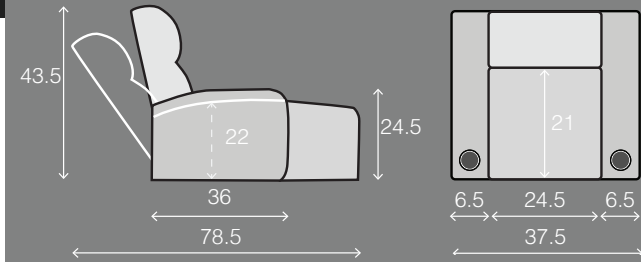

OCTANE TURBO XL700 CHAISE

SPECIFICATIONS

MOST POPULAR LAYOUTS

66.5 x 66 x 43.5

66.5 x 66 x 43.5

66.5 x 66 x 43.5

62 x 66 x 43.5

99.5 x 66 x 43.5

99.5 x 66 x 43.5

93 x 66 x 43.5

93 x 66 x 43.5

86.5 x 66 x 43.5

86.5 x 66 x 43.5

OCTANE TURBO XL700 CHAISE

99.5 x 66 x 43.5

86.5 x 66 x 43.5

86.5 x 66 x 43.5

124 x 66 x 43.5

130.5 x 66 x 43.5

130.5 x 66 x 43.5

124 x 66 x 43.5

111 x 66 x 43.5

111 x 66 x 43.5

124 x 66 x 43.5

124 x 66 x 43.5