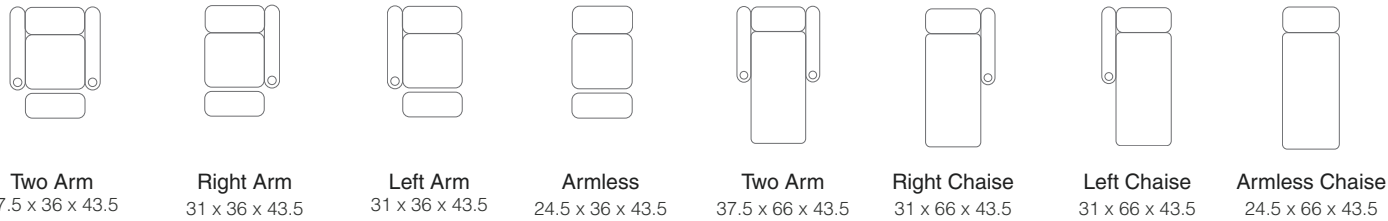

OCTANE TURBO XL700 CHAISE

SPECIFICATIONS

MOST POPULAR LAYOUTS

66.5 x 66 x 43.5

66.5 x 66 x 43.5

66.5 x 66 x 43.5

62 x 66 x 43.5

99.5 x 66 x 43.5

99.5 x 66 x 43.5

93 x 66 x 43.5

93 x 66 x 43.5

86.5 x 66 x 43.5

86.5 x 66 x 43.5

OCTANE TURBO XL700 CHAISE

99.5 x 66 x 43.5

86.5 x 66 x 43.5

86.5 x 66 x 43.5

124 x 66 x 43.5

130.5 x 66 x 43.5

130.5 x 66 x 43.5

124 x 66 x 43.5

111 x 66 x 43.5

111 x 66 x 43.5

124 x 66 x 43.5

124 x 66 x 43.5