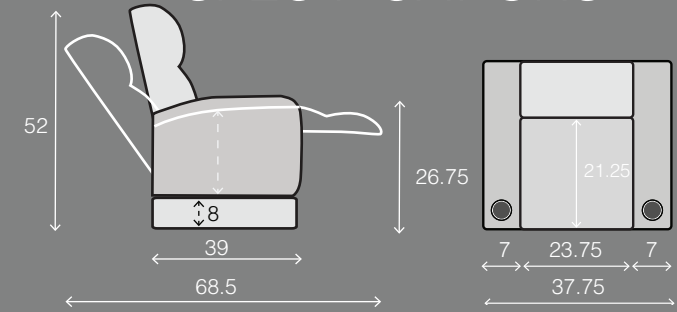

OCTANE BLISS LHR MASSAGE

with Built-On Risers

SPECIFICATIONS

Two Arm

37.75 x 39 x 52

Right Arm

30.75 x 39 x 52

Left Arm

30.75 x 39 x 52

Armless

23.75 x 39 x 52

STRAIGHT ROWS

Row of 2

68.5 x 39 x 52

Row of 3

99.25 x 39 x 52

Row of 4

130 x 39 x 52

Row of 4 Center Loveseat

123 x 39 x 52

Row of 5

160.75 x 39 x 52

Row of 2 Loveseat

61.5 x 39 x 52

Row of 6

191.3 x 39 x 52

Row of 6 Dual Loveseats

177.5 x 39 x 52

Row of 7 Dual Loveseat Middle Sofa

194.25 x 39 x 52

Row of 7 Dual Loveseat

208.25 x 39 x 52