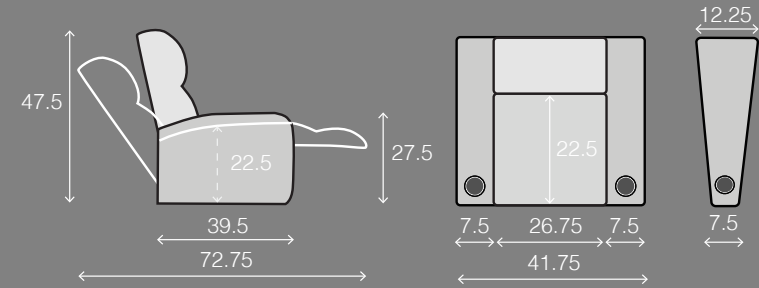

Two Arm

41.75 x 39.5 x 47.5

Right Arm

34.25 x 39.5 x 47.5

Left Arm

34.25 x 39.5 x 47.5

Left Arm + Right Wedge

46.5 x 39.5 x 47.5

Right Wedge

39 x 39.5 x 47.5

Armless

26.75 x 39.5 x 47.5

STRAIGHT ROWS

Row of 2

76 x 39.5 x 47.5

Row of 3

110.25 x 39.5 x 47.5

Row of 4

144.5 x 39.5 x 47.5

Row of 4 Center Loveseat

137 x 39.5 x 47.5

Row of 5

178.75 x 39.5 x 47.5

Row of 6

Row of 3

119.75 x 43.5 x 47.5

Row of 4

158.75 x 45.5 x 47.5

Row of 4 Center Loveseat

146.5 x 43.5 x 47.5

Row of 5

197.75 x 47.5 x 47.5