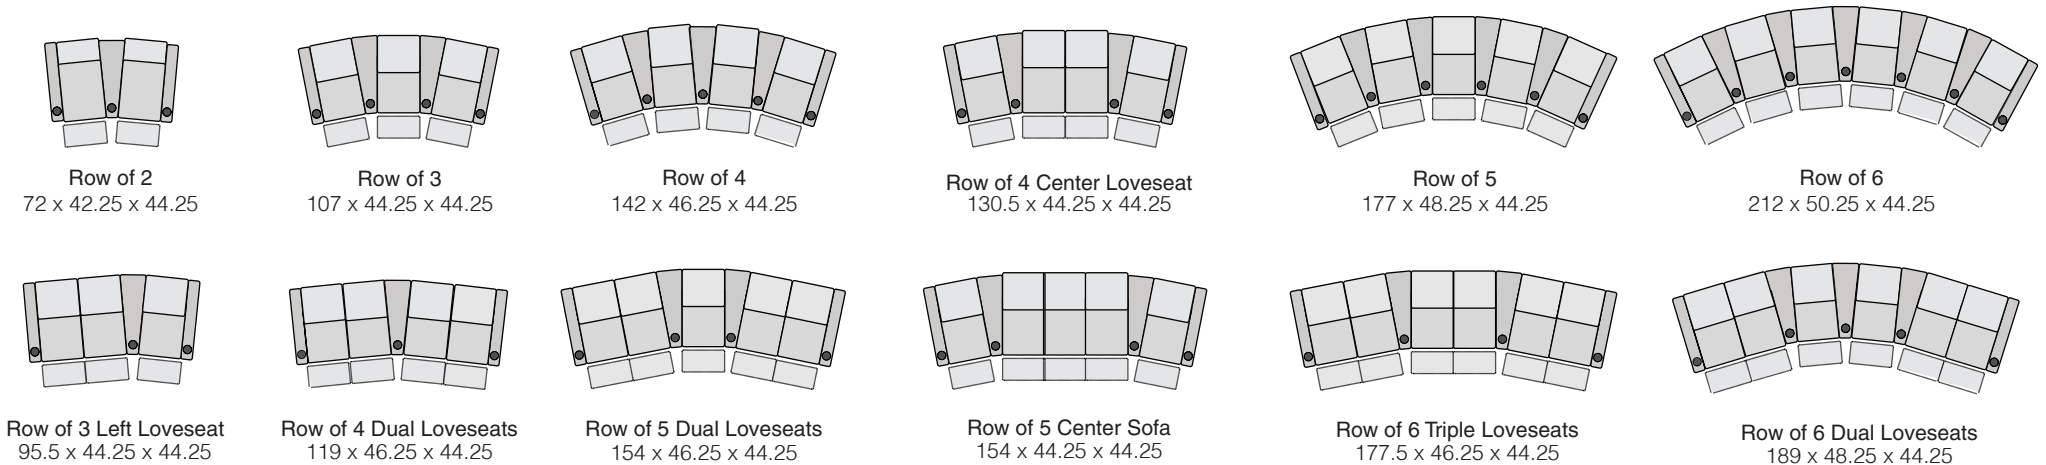

OCTANE NOVO LHR MASSAGE

SPECIFICATIONS

STRAIGHT ROWS

CURVED ROWS

Measurements shown in inches as Width x Depth x Height.

Specifications are correct at time of printing and are subject to change without notice.