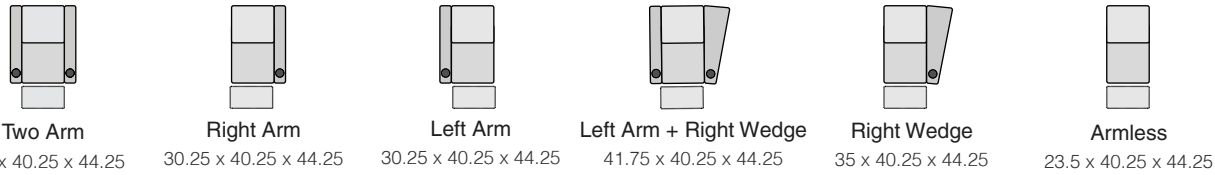

OCTANE NOVO LHR MASSAGE

SPECIFICATIONS

STRAIGHT ROWS

CURVED ROWS

Measurements shown in inches as Width x Depth x Height.

Specifications are correct at time of printing and are subject to change without notice.