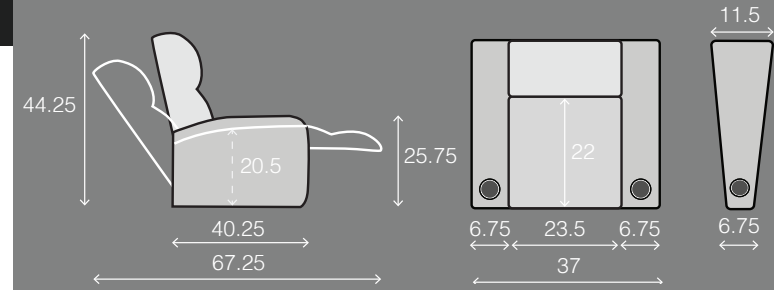

OCTANE NOVO LHR MASSAGE

SPECIFICATIONS

STRAIGHT ROWS

CURVED ROWS

Measurements shown in inches as Width x Depth x Height.

Specifications are correct at time of printing and are subject to change without notice.