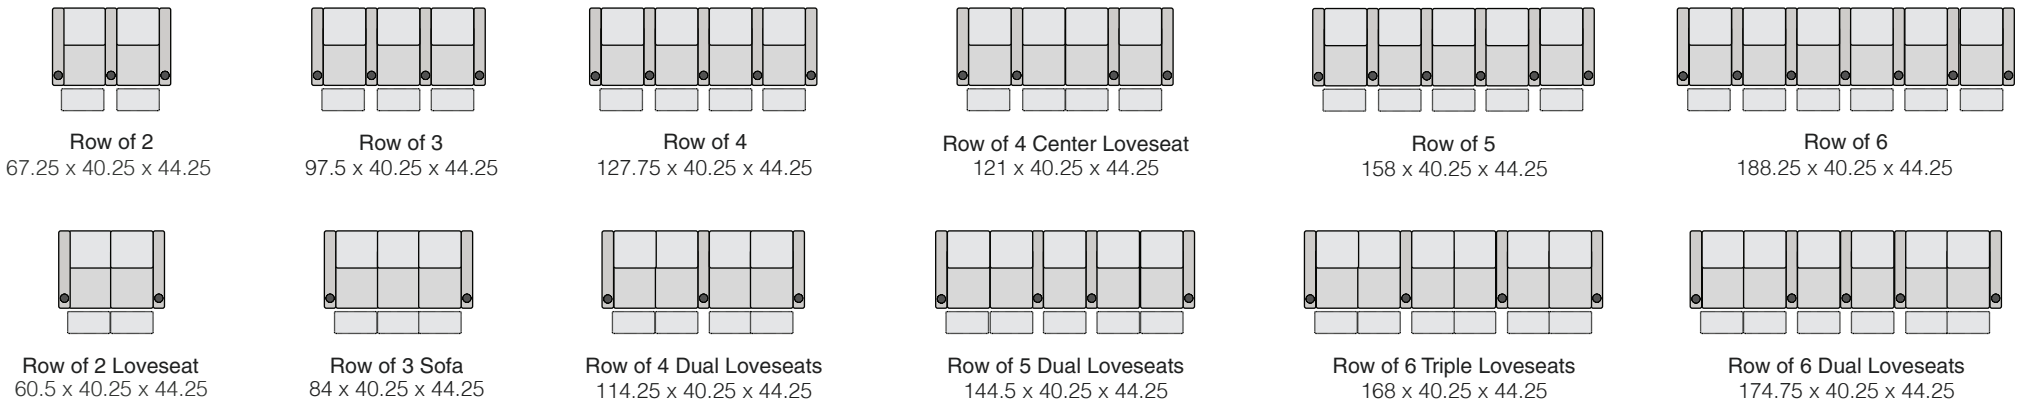

OCTANE NOVO LHR MASSAGE

SPECIFICATIONS

STRAIGHT ROWS

CURVED ROWS

Measurements shown in inches as Width x Depth x Height.

Specifications are correct at time of printing and are subject to change without notice.