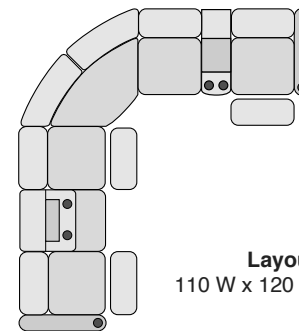

OCTANE AZURE LHR SERIES SECTIONAL COLLECTION

SPECIFICATIONS

Right Arm Recliner
29.75 W x 35 D x 43.25 H

Left Arm Recliner
29.75 W x 35 D x 43.25 H

Armless Recliner
23.5 W x 35 D x 43.25 H

Armless Chair
23.5 W x 35 D x 43.25 H

Straight Console
13.5 W x 36 D x 42.25 H

Chair with Drop Down Table
23.5 W x 35 D x 43.25 H

Corner Chair
43.25 W x 43.25 D x 43.25 H

MOST POPULAR PRESET LAYOUTS

Build a custom layout of your own choosing, or select one of our most popular preset layouts from the options below.

Layout A
96.5 W x 96.5 D x 43.25 H

Layout B
96.5 W x 96.5 D x 43.25 H

Layout C
120 W x 96.5 D x 43.25 H

Layout D
96.5 W x 120 D x 43.25 H

Layout E
96.5 W x 120 D x 43.25 H

Layout F
120 W x 96.5 D x 43.25 H

Layout G
110 W x 120 D x 43.25 H

Layout H
120 W x 110 D x 43.25 H

Layout I
120 W x 110 D x 43.25 H

Layout J
110 W x 120 D x 43.25 H

Layout K
120 W x 120 D x 43.25 H

Layout L
120 W x 120 D x 43.25 H