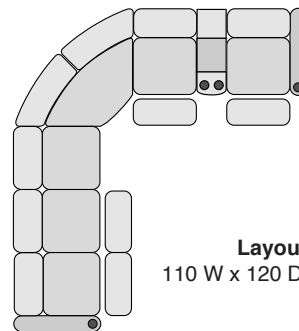

OCTANE AZURE LHR SERIES SECTIONAL COLLECTION

SPECIFICATIONS

Right Arm Recliner
29.75 W x 35 D x 43.25 H

Left Arm Recliner
29.75 W x 35 D x 43.25 H

Armless Recliner
23.5 W x 35 D x 43.25 H

Armless Chair
23.5 W x 35 D x 43.25 H

Straight Console
13.5 W x 36 D x 42.25 H

Chair with Drop Down Table
23.5 W x 35 D x 43.25 H

Corner Chair
43.25 W x 43.25 D x 43.25 H

MOST POPULAR PRESET LAYOUTS

Build a custom layout of your own choosing, or select one of our most popular preset layouts from the options below.

Layout A
96.5 W x 96.5 D x 43.25 H

Layout B
96.5 W x 96.5 D x 43.25 H

Layout C
120 W x 96.5 D x 43.25 H

Layout D
96.5 W x 120 D x 43.25 H

Layout E
96.5 W x 120 D x 43.25 H

Layout F
120 W x 96.5 D x 43.25 H

Layout G
110 W x 120 D x 43.25 H

Layout H
120 W x 110 D x 43.25 H

Layout I
120 W x 110 D x 43.25 H

Layout J
110 W x 120 D x 43.25 H

Layout K
120 W x 120 D x 43.25 H

Layout L
120 W x 120 D x 43.25 H