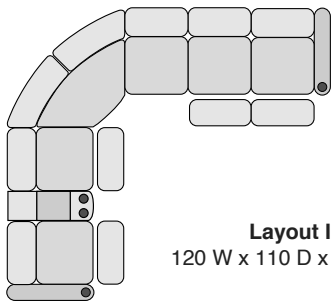

OCTANE AZURE LHR SERIES SECTIONAL COLLECTION

SPECIFICATIONS

Right Arm Recliner
29.75 W x 35 D x 43.25 H

Left Arm Recliner
29.75 W x 35 D x 43.25 H

Armless Recliner
23.5 W x 35 D x 43.25 H

Armless Chair
23.5 W x 35 D x 43.25 H

Straight Console
13.5 W x 36 D x 42.25 H

Chair with Drop Down Table
23.5 W x 35 D x 43.25 H

Corner Chair
43.25 W x 43.25 D x 43.25 H

MOST POPULAR PRESET LAYOUTS

Build a custom layout of your own choosing, or select one of our most popular preset layouts from the options below.

Layout A
96.5 W x 96.5 D x 43.25 H

Layout B
96.5 W x 96.5 D x 43.25 H

Layout C
120 W x 96.5 D x 43.25 H

Layout D
96.5 W x 120 D x 43.25 H

Layout E
96.5 W x 120 D x 43.25 H

Layout F
120 W x 96.5 D x 43.25 H

Layout G
110 W x 120 D x 43.25 H

Layout H
120 W x 110 D x 43.25 H

Layout I
120 W x 110 D x 43.25 H

Layout J
110 W x 120 D x 43.25 H

Layout K
120 W x 120 D x 43.25 H

Layout L
120 W x 120 D x 43.25 H