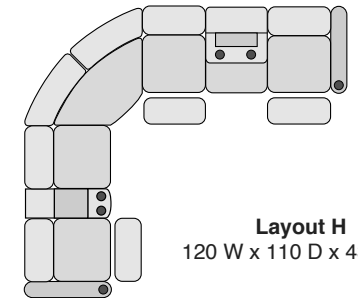

OCTANE AZURE LHR SERIES SECTIONAL COLLECTION

SPECIFICATIONS

Right Arm Recliner
29.75 W x 35 D x 43.25 H

Left Arm Recliner
29.75 W x 35 D x 43.25 H

Armless Recliner
23.5 W x 35 D x 43.25 H

Armless Chair
23.5 W x 35 D x 43.25 H

Straight Console
13.5 W x 36 D x 42.25 H

Chair with Drop Down Table
23.5 W x 35 D x 43.25 H

Corner Chair
43.25 W x 43.25 D x 43.25 H

MOST POPULAR PRESET LAYOUTS

Build a custom layout of your own choosing, or select one of our most popular preset layouts from the options below.

Layout A
96.5 W x 96.5 D x 43.25 H

Layout B
96.5 W x 96.5 D x 43.25 H

Layout C
120 W x 96.5 D x 43.25 H

Layout D
96.5 W x 120 D x 43.25 H

Layout E
96.5 W x 120 D x 43.25 H

Layout F
120 W x 96.5 D x 43.25 H

Layout G
110 W x 120 D x 43.25 H

Layout H
120 W x 110 D x 43.25 H

Layout I
120 W x 110 D x 43.25 H

Layout J
110 W x 120 D x 43.25 H

Layout K
120 W x 120 D x 43.25 H

Layout L
120 W x 120 D x 43.25 H