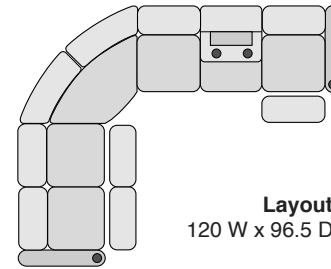

OCTANE AZURE LHR SERIES SECTIONAL COLLECTION

SPECIFICATIONS

Right Arm Recliner
29.75 W x 35 D x 43.25 H

Left Arm Recliner
29.75 W x 35 D x 43.25 H

Armless Recliner
23.5 W x 35 D x 43.25 H

Armless Chair
23.5 W x 35 D x 43.25 H

Straight Console
13.5 W x 36 D x 42.25 H

Chair with Drop Down Table
23.5 W x 35 D x 43.25 H

Corner Chair
43.25 W x 43.25 D x 43.25 H

MOST POPULAR PRESET LAYOUTS

Build a custom layout of your own choosing, or select one of our most popular preset layouts from the options below.

Layout A
96.5 W x 96.5 D x 43.25 H

Layout B
96.5 W x 96.5 D x 43.25 H

Layout C
120 W x 96.5 D x 43.25 H

Layout D
96.5 W x 120 D x 43.25 H

Layout E
96.5 W x 120 D x 43.25 H

Layout F
120 W x 96.5 D x 43.25 H

Layout G
110 W x 120 D x 43.25 H

Layout H
120 W x 110 D x 43.25 H

Layout I
120 W x 110 D x 43.25 H

Layout J
110 W x 120 D x 43.25 H

Layout K
120 W x 120 D x 43.25 H

Layout L
120 W x 120 D x 43.25 H