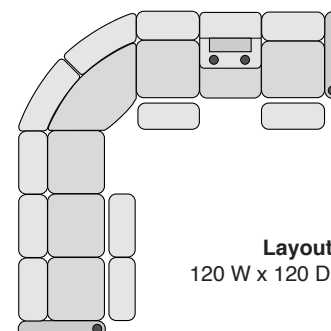

OCTANE AZURE LHR SERIES SECTIONAL COLLECTION

SPECIFICATIONS

Right Arm Recliner
29.75 W x 35 D x 43.25 H

Left Arm Recliner
29.75 W x 35 D x 43.25 H

Armless Recliner
23.5 W x 35 D x 43.25 H

Armless Chair
23.5 W x 35 D x 43.25 H

Straight Console
13.5 W x 36 D x 42.25 H

Chair with Drop Down Table
23.5 W x 35 D x 43.25 H

Corner Chair
43.25 W x 43.25 D x 43.25 H

MOST POPULAR PRESET LAYOUTS

Build a custom layout of your own choosing, or select one of our most popular preset layouts from the options below.

Layout A
96.5 W x 96.5 D x 43.25 H

Layout B
96.5 W x 96.5 D x 43.25 H

Layout C
120 W x 96.5 D x 43.25 H

Layout D
96.5 W x 120 D x 43.25 H

Layout E
96.5 W x 120 D x 43.25 H

Layout F
120 W x 96.5 D x 43.25 H

Layout G
110 W x 120 D x 43.25 H

Layout H
120 W x 110 D x 43.25 H

Layout I
120 W x 110 D x 43.25 H

Layout J
110 W x 120 D x 43.25 H

Layout K
120 W x 120 D x 43.25 H

Layout L
120 W x 120 D x 43.25 H