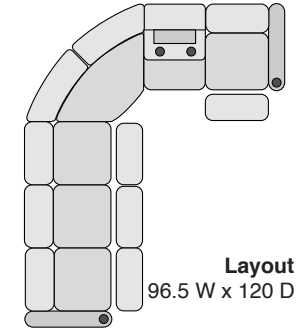

OCTANE AZURE LHR SERIES SECTIONAL COLLECTION

SPECIFICATIONS

Right Arm Recliner
29.75 W x 35 D x 43.25 H

Left Arm Recliner
29.75 W x 35 D x 43.25 H

Armless Recliner
23.5 W x 35 D x 43.25 H

Armless Chair
23.5 W x 35 D x 43.25 H

Straight Console
13.5 W x 36 D x 42.25 H

Chair with Drop Down Table
23.5 W x 35 D x 43.25 H

Corner Chair
43.25 W x 43.25 D x 43.25 H

MOST POPULAR PRESET LAYOUTS

Build a custom layout of your own choosing, or select one of our most popular preset layouts from the options below.

Layout A
96.5 W x 96.5 D x 43.25 H

Layout B
96.5 W x 96.5 D x 43.25 H

Layout C
120 W x 96.5 D x 43.25 H

Layout D
96.5 W x 120 D x 43.25 H

Layout E
96.5 W x 120 D x 43.25 H

Layout F
120 W x 96.5 D x 43.25 H

Layout G
110 W x 120 D x 43.25 H

Layout H
120 W x 110 D x 43.25 H

Layout I
120 W x 110 D x 43.25 H

Layout J
110 W x 120 D x 43.25 H

Layout K
120 W x 120 D x 43.25 H

Layout L
120 W x 120 D x 43.25 H