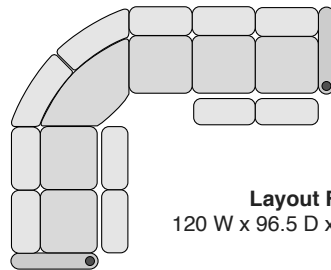

OCTANE AZURE LHR SERIES SECTIONAL COLLECTION

SPECIFICATIONS

Right Arm Recliner
29.75 W x 35 D x 43.25 H

Left Arm Recliner
29.75 W x 35 D x 43.25 H

Armless Recliner
23.5 W x 35 D x 43.25 H

Armless Chair
23.5 W x 35 D x 43.25 H

Straight Console
13.5 W x 36 D x 42.25 H

Chair with Drop Down Table
23.5 W x 35 D x 43.25 H

Corner Chair
43.25 W x 43.25 D x 43.25 H

MOST POPULAR PRESET LAYOUTS

Build a custom layout of your own choosing, or select one of our most popular preset layouts from the options below.

Layout A
96.5 W x 96.5 D x 43.25 H

Layout B
96.5 W x 96.5 D x 43.25 H

Layout C
120 W x 96.5 D x 43.25 H

Layout D
96.5 W x 120 D x 43.25 H

Layout E
96.5 W x 120 D x 43.25 H

Layout F
120 W x 96.5 D x 43.25 H

Layout G
110 W x 120 D x 43.25 H

Layout H
120 W x 110 D x 43.25 H

Layout I
120 W x 110 D x 43.25 H

Layout J
110 W x 120 D x 43.25 H

Layout K
120 W x 120 D x 43.25 H

Layout L
120 W x 120 D x 43.25 H