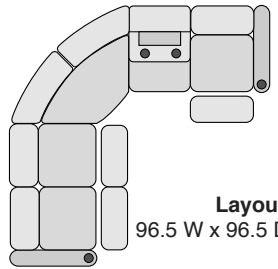

OCTANE AZURE LHR SERIES SECTIONAL COLLECTION

SPECIFICATIONS

Right Arm Recliner
29.75 W x 35 D x 43.25 H

Left Arm Recliner
29.75 W x 35 D x 43.25 H

Armless Recliner
23.5 W x 35 D x 43.25 H

Armless Chair
23.5 W x 35 D x 43.25 H

Straight Console
13.5 W x 36 D x 42.25 H

Chair with Drop Down Table
23.5 W x 35 D x 43.25 H

Corner Chair
43.25 W x 43.25 D x 43.25 H

MOST POPULAR PRESET LAYOUTS

Build a custom layout of your own choosing, or select one of our most popular preset layouts from the options below.

Layout A
96.5 W x 96.5 D x 43.25 H

Layout B
96.5 W x 96.5 D x 43.25 H

Layout C
120 W x 96.5 D x 43.25 H

Layout D
96.5 W x 120 D x 43.25 H

Layout E
96.5 W x 120 D x 43.25 H

Layout F
120 W x 96.5 D x 43.25 H

Layout G
110 W x 120 D x 43.25 H

Layout H
120 W x 110 D x 43.25 H

Layout I
120 W x 110 D x 43.25 H

Layout J
110 W x 120 D x 43.25 H

Layout K
120 W x 120 D x 43.25 H

Layout L
120 W x 120 D x 43.25 H