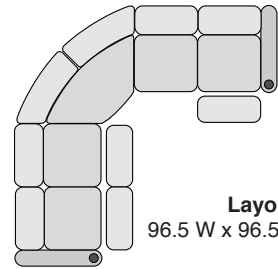

OCTANE AZURE LHR SERIES SECTIONAL COLLECTION

SPECIFICATIONS

Right Arm Recliner
29.75 W x 35 D x 43.25 H

Left Arm Recliner
29.75 W x 35 D x 43.25 H

Armless Recliner
23.5 W x 35 D x 43.25 H

Armless Chair
23.5 W x 35 D x 43.25 H

Straight Console
13.5 W x 36 D x 42.25 H

Chair with Drop Down Table
23.5 W x 35 D x 43.25 H

Corner Chair
43.25 W x 43.25 D x 43.25 H

MOST POPULAR PRESET LAYOUTS

Build a custom layout of your own choosing, or select one of our most popular preset layouts from the options below.

Layout A
96.5 W x 96.5 D x 43.25 H

Layout B
96.5 W x 96.5 D x 43.25 H

Layout C
120 W x 96.5 D x 43.25 H

Layout D
96.5 W x 120 D x 43.25 H

Layout E
96.5 W x 120 D x 43.25 H

Layout F
120 W x 96.5 D x 43.25 H

Layout G
110 W x 120 D x 43.25 H

Layout H
120 W x 110 D x 43.25 H

Layout I
120 W x 110 D x 43.25 H

Layout J
110 W x 120 D x 43.25 H

Layout K
120 W x 120 D x 43.25 H

Layout L
120 W x 120 D x 43.25 H