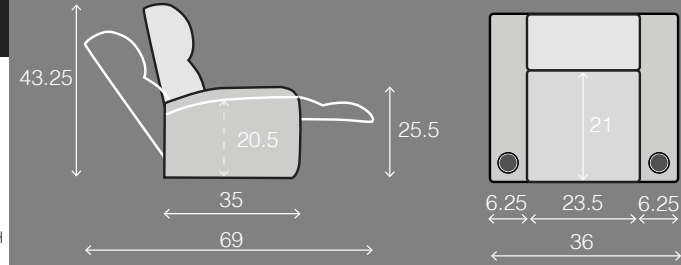

OCTANE AZURE LHR SERIES SECTIONAL COLLECTION

SPECIFICATIONS

Right Arm Recliner
29.75 W x 35 D x 43.25 H

Left Arm Recliner
29.75 W x 35 D x 43.25 H

Armless Recliner
23.5 W x 35 D x 43.25 H

Armless Chair
23.5 W x 35 D x 43.25 H

Straight Console
13.5 W x 36 D x 42.25 H

Chair with Drop Down Table
23.5 W x 35 D x 43.25 H

Corner Chair
43.25 W x 43.25 D x 43.25 H

MOST POPULAR PRESET LAYOUTS

Build a custom layout of your own choosing, or select one of our most popular preset layouts from the options below.

Layout A
96.5 W x 96.5 D x 43.25 H

Layout B
96.5 W x 96.5 D x 43.25 H

Layout C
120 W x 96.5 D x 43.25 H

Layout D
96.5 W x 120 D x 43.25 H

Layout E
96.5 W x 120 D x 43.25 H

Layout F
120 W x 96.5 D x 43.25 H

Layout G
110 W x 120 D x 43.25 H

Layout H
120 W x 110 D x 43.25 H

Layout I
120 W x 110 D x 43.25 H

Layout J
110 W x 120 D x 43.25 H

Layout K
120 W x 120 D x 43.25 H

Layout L
120 W x 120 D x 43.25 H