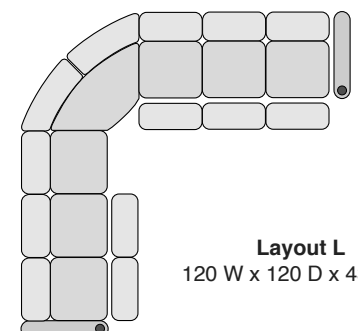

OCTANE AZURE LHR SERIES SECTIONAL COLLECTION

SPECIFICATIONS

Right Arm Recliner
29.75 W x 35 D x 43.25 H

Left Arm Recliner
29.75 W x 35 D x 43.25 H

Armless Recliner
23.5 W x 35 D x 43.25 H

Armless Chair
23.5 W x 35 D x 43.25 H

Straight Console
13.5 W x 36 D x 42.25 H

Chair with Drop Down Table
23.5 W x 35 D x 43.25 H

Corner Chair
43.25 W x 43.25 D x 43.25 H

MOST POPULAR PRESET LAYOUTS

Build a custom layout of your own choosing, or select one of our most popular preset layouts from the options below.

Layout A
96.5 W x 96.5 D x 43.25 H

Layout B
96.5 W x 96.5 D x 43.25 H

Layout C
120 W x 96.5 D x 43.25 H

Layout D
96.5 W x 120 D x 43.25 H

Layout E
96.5 W x 120 D x 43.25 H

Layout F
120 W x 96.5 D x 43.25 H

Layout G
110 W x 120 D x 43.25 H

Layout H
120 W x 110 D x 43.25 H

Layout I
120 W x 110 D x 43.25 H

Layout J
110 W x 120 D x 43.25 H

Layout K
120 W x 120 D x 43.25 H

Layout L
120 W x 120 D x 43.25 H