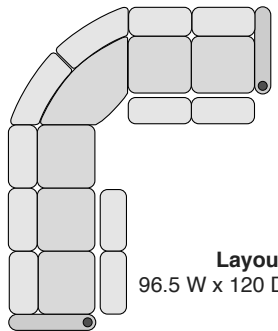

OCTANE AZURE LHR SERIES SECTIONAL COLLECTION

SPECIFICATIONS

Right Arm Recliner
29.75 W x 35 D x 43.25 H

Left Arm Recliner
29.75 W x 35 D x 43.25 H

Armless Recliner
23.5 W x 35 D x 43.25 H

Armless Chair
23.5 W x 35 D x 43.25 H

Straight Console
13.5 W x 36 D x 42.25 H

Chair with Drop Down Table
23.5 W x 35 D x 43.25 H

Corner Chair
43.25 W x 43.25 D x 43.25 H

MOST POPULAR PRESET LAYOUTS

Build a custom layout of your own choosing, or select one of our most popular preset layouts from the options below.

Layout A
96.5 W x 96.5 D x 43.25 H

Layout B
96.5 W x 96.5 D x 43.25 H

Layout C
120 W x 96.5 D x 43.25 H

Layout D
96.5 W x 120 D x 43.25 H

Layout E
96.5 W x 120 D x 43.25 H

Layout F
120 W x 96.5 D x 43.25 H

Layout G
110 W x 120 D x 43.25 H

Layout H
120 W x 110 D x 43.25 H

Layout I
120 W x 110 D x 43.25 H

Layout J
110 W x 120 D x 43.25 H

Layout K
120 W x 120 D x 43.25 H

Layout L
120 W x 120 D x 43.25 H