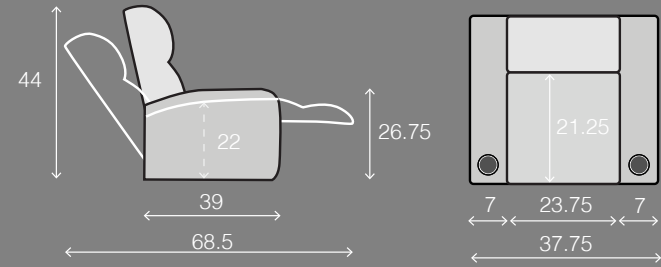

OCTANE BLISS HEAT & MASSAGE SECTIONAL COLLECTION

SPECIFICATIONS

Right Arm Recliner
30.75 W x 39 D x 44 H

Left Arm Recliner
30.75 W x 39 D x 44 H

Armless Recliner
23.75 W x 39 D x 44 H

Armless Chair
23.75 W x 39 D x 44 H

Straight Console
13.5 W x 39 D x 44 H

Chair with Drop Down Table
23.5 W x 39 D x 44 H

Corner Chair
44.75 W x 44.75 D x 44 H

MOST POPULAR PRESET LAYOUTS

Build a custom layout of your own choosing, or select one of our most popular preset layouts from the options below.

Layout A
99 W x 99.25 D x 44 H

Layout B
99.25 W x 99.25 D x 44 H

Layout C
122.75 W x 99.25 D x 44 H

Layout D
99 W x 123 D x 44 H

Layout E
99.25 W x 123 D x 44 H

Layout F
123 W x 99.25 D x 44 H

Layout G
112.75 W x 122.75 D x 44 H

Layout H
122.75 W x 112.75 D x 44 H

Layout I
123 W x 112.75 D x 44 H

Layout J
112.75 W x 123 D x 44 H

Layout K
122.75 W x 123 D x 44 H

Layout L
123 W x 123 D x 44 H