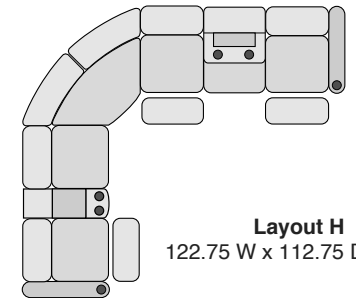

OCTANE BLISS HEAT & MASSAGE SECTIONAL COLLECTION

SPECIFICATIONS

Right Arm Recliner
30.75 W x 39 D x 44 H

Left Arm Recliner
30.75 W x 39 D x 44 H

Armless Recliner
23.75 W x 39 D x 44 H

Armless Chair
23.75 W x 39 D x 44 H

Straight Console
13.5 W x 39 D x 44 H

Chair with Drop Down Table
23.5 W x 39 D x 44 H

Corner Chair
44.75 W x 44.75 D x 44 H

MOST POPULAR PRESET LAYOUTS

Build a custom layout of your own choosing, or select one of our most popular preset layouts from the options below.

Layout A
99 W x 99.25 D x 44 H

Layout B
99.25 W x 99.25 D x 44 H

Layout C
122.75 W x 99.25 D x 44 H

Layout D
99 W x 123 D x 44 H

Layout E
99.25 W x 123 D x 44 H

Layout F
123 W x 99.25 D x 44 H

Layout G
112.75 W x 122.75 D x 44 H

Layout H
122.75 W x 112.75 D x 44 H

Layout I
123 W x 112.75 D x 44 H

Layout J
112.75 W x 123 D x 44 H

Layout K
122.75 W x 123 D x 44 H

Layout L
123 W x 123 D x 44 H