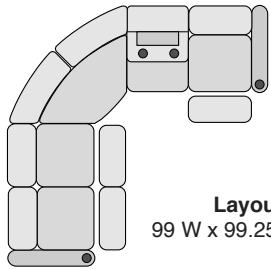

OCTANE BLISS HEAT & MASSAGE SECTIONAL COLLECTION

SPECIFICATIONS

Right Arm Recliner
30.75 W x 39 D x 44 H

Left Arm Recliner
30.75 W x 39 D x 44 H

Armless Recliner
23.75 W x 39 D x 44 H

Armless Chair
23.75 W x 39 D x 44 H

Straight Console
13.5 W x 39 D x 44 H

Chair with Drop Down Table
23.5 W x 39 D x 44 H

Corner Chair
44.75 W x 44.75 D x 44 H

MOST POPULAR PRESET LAYOUTS

Build a custom layout of your own choosing, or select one of our most popular preset layouts from the options below.

Layout A
99 W x 99.25 D x 44 H

Layout B
99.25 W x 99.25 D x 44 H

Layout C
122.75 W x 99.25 D x 44 H

Layout D
99 W x 123 D x 44 H

Layout E
99.25 W x 123 D x 44 H

Layout F
123 W x 99.25 D x 44 H

Layout G
112.75 W x 122.75 D x 44 H

Layout H
122.75 W x 112.75 D x 44 H

Layout I
123 W x 112.75 D x 44 H

Layout J
112.75 W x 123 D x 44 H

Layout K
122.75 W x 123 D x 44 H

Layout L
123 W x 123 D x 44 H