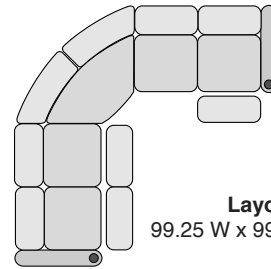

OCTANE BLISS HEAT & MASSAGE SECTIONAL COLLECTION

SPECIFICATIONS

Right Arm Recliner
30.75 W x 39 D x 44 H

Left Arm Recliner
30.75 W x 39 D x 44 H

Armless Recliner
23.75 W x 39 D x 44 H

Armless Chair
23.75 W x 39 D x 44 H

Straight Console
13.5 W x 39 D x 44 H

Chair with Drop Down Table
23.5 W x 39 D x 44 H

Corner Chair
44.75 W x 44.75 D x 44 H

MOST POPULAR PRESET LAYOUTS

Build a custom layout of your own choosing, or select one of our most popular preset layouts from the options below.

Layout A
99 W x 99.25 D x 44 H

Layout B
99.25 W x 99.25 D x 44 H

Layout C
122.75 W x 99.25 D x 44 H

Layout D
99 W x 123 D x 44 H

Layout E
99.25 W x 123 D x 44 H

Layout F
123 W x 99.25 D x 44 H

Layout G
112.75 W x 122.75 D x 44 H

Layout H
122.75 W x 112.75 D x 44 H

Layout I
123 W x 112.75 D x 44 H

Layout J
112.75 W x 123 D x 44 H

Layout K
122.75 W x 123 D x 44 H

Layout L
123 W x 123 D x 44 H