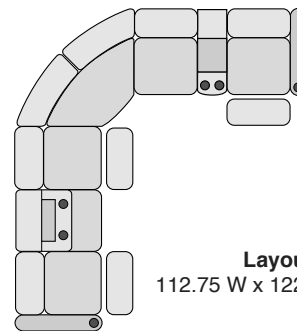

OCTANE BLISS HEAT & MASSAGE SECTIONAL COLLECTION

SPECIFICATIONS

Right Arm Recliner
30.75 W x 39 D x 44 H

Left Arm Recliner
30.75 W x 39 D x 44 H

Armless Recliner
23.75 W x 39 D x 44 H

Armless Chair
23.75 W x 39 D x 44 H

Straight Console
13.5 W x 39 D x 44 H

Chair with Drop Down Table
23.5 W x 39 D x 44 H

Corner Chair
44.75 W x 44.75 D x 44 H

MOST POPULAR PRESET LAYOUTS

Build a custom layout of your own choosing, or select one of our most popular preset layouts from the options below.

Layout A
99 W x 99.25 D x 44 H

Layout B
99.25 W x 99.25 D x 44 H

Layout C
122.75 W x 99.25 D x 44 H

Layout D
99 W x 123 D x 44 H

Layout E
99.25 W x 123 D x 44 H

Layout F
123 W x 99.25 D x 44 H

Layout G
112.75 W x 122.75 D x 44 H

Layout H
122.75 W x 112.75 D x 44 H

Layout I
123 W x 112.75 D x 44 H

Layout J
112.75 W x 123 D x 44 H

Layout K
122.75 W x 123 D x 44 H

Layout L
123 W x 123 D x 44 H