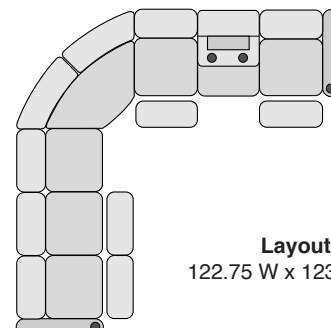

OCTANE BLISS HEAT & MASSAGE SECTIONAL COLLECTION

SPECIFICATIONS

Right Arm Recliner
30.75 W x 39 D x 44 H

Left Arm Recliner
30.75 W x 39 D x 44 H

Armless Recliner
23.75 W x 39 D x 44 H

Armless Chair
23.75 W x 39 D x 44 H

Straight Console
13.5 W x 39 D x 44 H

Chair with Drop Down Table
23.5 W x 39 D x 44 H

Corner Chair
44.75 W x 44.75 D x 44 H

MOST POPULAR PRESET LAYOUTS

Build a custom layout of your own choosing, or select one of our most popular preset layouts from the options below.

Layout A
99 W x 99.25 D x 44 H

Layout B
99.25 W x 99.25 D x 44 H

Layout C
122.75 W x 99.25 D x 44 H

Layout D
99 W x 123 D x 44 H

Layout E
99.25 W x 123 D x 44 H

Layout F
123 W x 99.25 D x 44 H

Layout G
112.75 W x 122.75 D x 44 H

Layout H
122.75 W x 112.75 D x 44 H

Layout I
123 W x 112.75 D x 44 H

Layout J
112.75 W x 123 D x 44 H

Layout K
122.75 W x 123 D x 44 H

Layout L
123 W x 123 D x 44 H