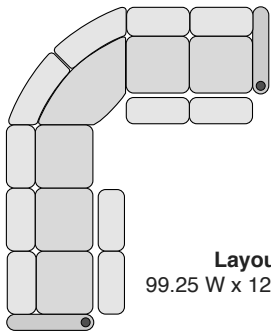

OCTANE BLISS HEAT & MASSAGE SECTIONAL COLLECTION

SPECIFICATIONS

Right Arm Recliner
30.75 W x 39 D x 44 H

Left Arm Recliner
30.75 W x 39 D x 44 H

Armless Recliner
23.75 W x 39 D x 44 H

Armless Chair
23.75 W x 39 D x 44 H

Straight Console
13.5 W x 39 D x 44 H

Chair with Drop Down Table
23.5 W x 39 D x 44 H

Corner Chair
44.75 W x 44.75 D x 44 H

MOST POPULAR PRESET LAYOUTS

Build a custom layout of your own choosing, or select one of our most popular preset layouts from the options below.

Layout A
99 W x 99.25 D x 44 H

Layout B
99.25 W x 99.25 D x 44 H

Layout C
122.75 W x 99.25 D x 44 H

Layout D
99 W x 123 D x 44 H

Layout E
99.25 W x 123 D x 44 H

Layout F
123 W x 99.25 D x 44 H

Layout G
112.75 W x 122.75 D x 44 H

Layout H
122.75 W x 112.75 D x 44 H

Layout I
123 W x 112.75 D x 44 H

Layout J
112.75 W x 123 D x 44 H

Layout K
122.75 W x 123 D x 44 H

Layout L
123 W x 123 D x 44 H