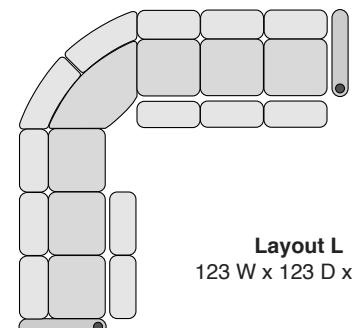

OCTANE BLISS HEAT & MASSAGE SECTIONAL COLLECTION

SPECIFICATIONS

Right Arm Recliner
30.75 W x 39 D x 44 H

Left Arm Recliner
30.75 W x 39 D x 44 H

Armless Recliner
23.75 W x 39 D x 44 H

Armless Chair
23.75 W x 39 D x 44 H

Straight Console
13.5 W x 39 D x 44 H

Chair with Drop Down Table
23.5 W x 39 D x 44 H

Corner Chair
44.75 W x 44.75 D x 44 H

MOST POPULAR PRESET LAYOUTS

Build a custom layout of your own choosing, or select one of our most popular preset layouts from the options below.

Layout A
99 W x 99.25 D x 44 H

Layout B
99.25 W x 99.25 D x 44 H

Layout C
122.75 W x 99.25 D x 44 H

Layout D
99 W x 123 D x 44 H

Layout E
99.25 W x 123 D x 44 H

Layout F
123 W x 99.25 D x 44 H

Layout G
112.75 W x 122.75 D x 44 H

Layout H
122.75 W x 112.75 D x 44 H

Layout I
123 W x 112.75 D x 44 H

Layout J
112.75 W x 123 D x 44 H

Layout K
122.75 W x 123 D x 44 H

Layout L
123 W x 123 D x 44 H