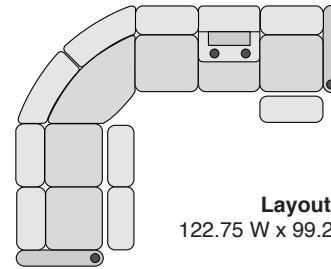

OCTANE BLISS HEAT & MASSAGE SECTIONAL COLLECTION

SPECIFICATIONS

Right Arm Recliner
30.75 W x 39 D x 44 H

Left Arm Recliner
30.75 W x 39 D x 44 H

Armless Recliner
23.75 W x 39 D x 44 H

Armless Chair
23.75 W x 39 D x 44 H

Straight Console
13.5 W x 39 D x 44 H

Chair with Drop Down Table
23.5 W x 39 D x 44 H

Corner Chair
44.75 W x 44.75 D x 44 H

MOST POPULAR PRESET LAYOUTS

Build a custom layout of your own choosing, or select one of our most popular preset layouts from the options below.

Layout A
99 W x 99.25 D x 44 H

Layout B
99.25 W x 99.25 D x 44 H

Layout C
122.75 W x 99.25 D x 44 H

Layout D
99 W x 123 D x 44 H

Layout E
99.25 W x 123 D x 44 H

Layout F
123 W x 99.25 D x 44 H

Layout G
112.75 W x 122.75 D x 44 H

Layout H
122.75 W x 112.75 D x 44 H

Layout I
123 W x 112.75 D x 44 H

Layout J
112.75 W x 123 D x 44 H

Layout K
122.75 W x 123 D x 44 H

Layout L
123 W x 123 D x 44 H