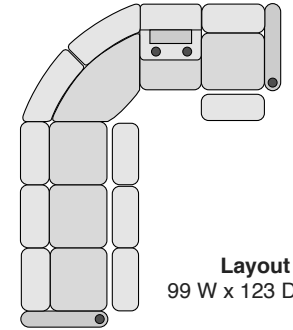

OCTANE BLISS HEAT & MASSAGE SECTIONAL COLLECTION

SPECIFICATIONS

Right Arm Recliner
30.75 W x 39 D x 44 H

Left Arm Recliner
30.75 W x 39 D x 44 H

Armless Recliner
23.75 W x 39 D x 44 H

Armless Chair
23.75 W x 39 D x 44 H

Straight Console
13.5 W x 39 D x 44 H

Chair with Drop Down Table
23.5 W x 39 D x 44 H

Corner Chair
44.75 W x 44.75 D x 44 H

MOST POPULAR PRESET LAYOUTS

Build a custom layout of your own choosing, or select one of our most popular preset layouts from the options below.

Layout A
99 W x 99.25 D x 44 H

Layout B
99.25 W x 99.25 D x 44 H

Layout C
122.75 W x 99.25 D x 44 H

Layout D
99 W x 123 D x 44 H

Layout E
99.25 W x 123 D x 44 H

Layout F
123 W x 99.25 D x 44 H

Layout G
112.75 W x 122.75 D x 44 H

Layout H
122.75 W x 112.75 D x 44 H

Layout I
123 W x 112.75 D x 44 H

Layout J
112.75 W x 123 D x 44 H

Layout K
122.75 W x 123 D x 44 H

Layout L
123 W x 123 D x 44 H