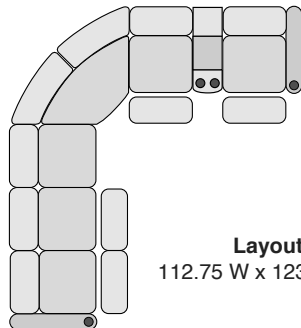

OCTANE BLISS HEAT & MASSAGE SECTIONAL COLLECTION

SPECIFICATIONS

Right Arm Recliner
30.75 W x 39 D x 44 H

Left Arm Recliner
30.75 W x 39 D x 44 H

Armless Recliner
23.75 W x 39 D x 44 H

Armless Chair
23.75 W x 39 D x 44 H

Straight Console
13.5 W x 39 D x 44 H

Chair with Drop Down Table
23.5 W x 39 D x 44 H

Corner Chair
44.75 W x 44.75 D x 44 H

MOST POPULAR PRESET LAYOUTS

Build a custom layout of your own choosing, or select one of our most popular preset layouts from the options below.

Layout A
99 W x 99.25 D x 44 H

Layout B
99.25 W x 99.25 D x 44 H

Layout C
122.75 W x 99.25 D x 44 H

Layout D
99 W x 123 D x 44 H

Layout E
99.25 W x 123 D x 44 H

Layout F
123 W x 99.25 D x 44 H

Layout G
112.75 W x 122.75 D x 44 H

Layout H
122.75 W x 112.75 D x 44 H

Layout I
123 W x 112.75 D x 44 H

Layout J
112.75 W x 123 D x 44 H

Layout K
122.75 W x 123 D x 44 H

Layout L
123 W x 123 D x 44 H