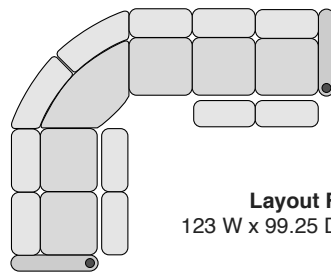

OCTANE BLISS HEAT & MASSAGE SECTIONAL COLLECTION

SPECIFICATIONS

Right Arm Recliner
30.75 W x 39 D x 44 H

Left Arm Recliner
30.75 W x 39 D x 44 H

Armless Recliner
23.75 W x 39 D x 44 H

Armless Chair
23.75 W x 39 D x 44 H

Straight Console
13.5 W x 39 D x 44 H

Chair with Drop Down Table
23.5 W x 39 D x 44 H

Corner Chair
44.75 W x 44.75 D x 44 H

MOST POPULAR PRESET LAYOUTS

Build a custom layout of your own choosing, or select one of our most popular preset layouts from the options below.

Layout A
99 W x 99.25 D x 44 H

Layout B
99.25 W x 99.25 D x 44 H

Layout C
122.75 W x 99.25 D x 44 H

Layout D
99 W x 123 D x 44 H

Layout E
99.25 W x 123 D x 44 H

Layout F
123 W x 99.25 D x 44 H

Layout G
112.75 W x 122.75 D x 44 H

Layout H
122.75 W x 112.75 D x 44 H

Layout I
123 W x 112.75 D x 44 H

Layout J
112.75 W x 123 D x 44 H

Layout K
122.75 W x 123 D x 44 H

Layout L
123 W x 123 D x 44 H