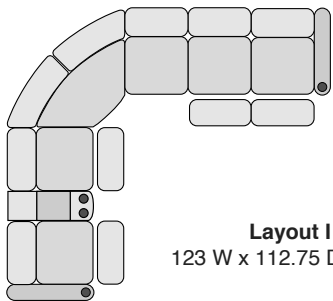

OCTANE BLISS HEAT & MASSAGE SECTIONAL COLLECTION

SPECIFICATIONS

Right Arm Recliner
30.75 W x 39 D x 44 H

Left Arm Recliner
30.75 W x 39 D x 44 H

Armless Recliner
23.75 W x 39 D x 44 H

Armless Chair
23.75 W x 39 D x 44 H

Straight Console
13.5 W x 39 D x 44 H

Chair with Drop Down Table
23.5 W x 39 D x 44 H

Corner Chair
44.75 W x 44.75 D x 44 H

MOST POPULAR PRESET LAYOUTS

Build a custom layout of your own choosing, or select one of our most popular preset layouts from the options below.

Layout A
99 W x 99.25 D x 44 H

Layout B
99.25 W x 99.25 D x 44 H

Layout C
122.75 W x 99.25 D x 44 H

Layout D
99 W x 123 D x 44 H

Layout E
99.25 W x 123 D x 44 H

Layout F
123 W x 99.25 D x 44 H

Layout G
112.75 W x 122.75 D x 44 H

Layout H
122.75 W x 112.75 D x 44 H

Layout I
123 W x 112.75 D x 44 H

Layout J
112.75 W x 123 D x 44 H

Layout K
122.75 W x 123 D x 44 H

Layout L
123 W x 123 D x 44 H