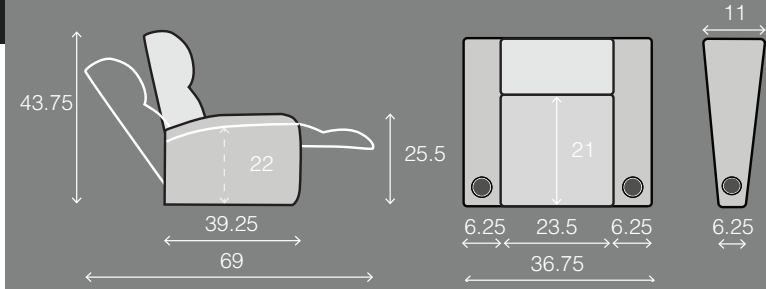

Left Arm + Right Wedge

40.75 x 39.25 x 43.75

Right Wedge

34.5 x 39.25 x 43.75

Armless

23.5 x 39.25 x 43.75

STRAIGHT ROWS

Row of 2

65.75 x 39.25 x 43.75

Row of 3

95.5 x 39.25 x 43.75

Row of 4

125.5 x 39.25 x 43.75

Row of 4 Center Loveseat

119 x 39.25 x 43.75

Row of 5

155 x 39.25 x 43.75

Row of 6

184.75 x 39.25 x 43.75

Row of 2 Loveseat

59.5 x 39.25 x 43.75

Row of 3 Sofa

83 x 39.25 x 43.75

Row of 4 Dual Loveseats

Row of 5

174 x 47.25 x 43.75

Row of 6

208.5 x 49.25 x 43.75

Row of 3 Left Loveseat

94 x 41.25 x 43.75

Row of 4 Dual Loveseats

117.5 x 41.25 x 43.75