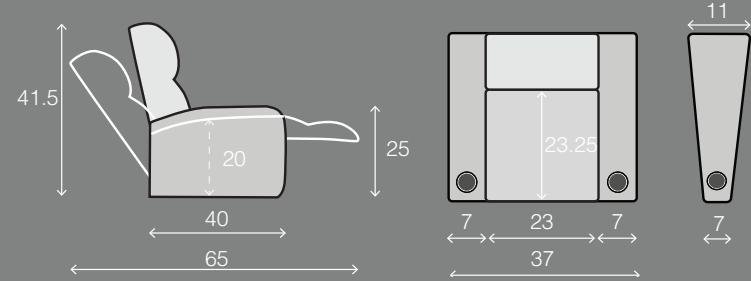

OCTANE CONTOUR HR SERIES

SPECIFICATIONS

Two Arm
37 x 40 x 41.5

Right Arm
30 x 40 x 41.5

Left Arm
30 x 40 x 41.5

Left Arm + Right Wedge
41 x 40 x 41.5

Right Wedge
34 x 40 x 41.5

Armless
23 x 40 x 41.5

STRAIGHT ROWS

Row of 2
67 x 40 x 41.5

Row of 3
97 x 40 x 41.5

Row of 4
127 x 40 x 41.5

Row of 4 Center Loveseat
120 x 40 x 41.5

Row of 5
157 x 40 x 41.5

Row of 6
187 x 40 x 41.5

Row of 2 Loveseat
60 x 40 x 41.5

Row of 3 Sofa
83 x 40 x 41.5

Row of 4 Dual Loveseats
113 x 40 x 41.5

Row of 5 Dual Loveseats
143 x 40 x 41.5

Row of 6 Triple Loveseats
166 x 40 x 41.5

Row of 6 Dual Loveseats
173 x 40 x 41.5

CURVED ROWS

Row of 2
67 x 42 x 41.5

Row of 5 Dual Loveseats
151 x 44 x 41.5

Row of 5 Center Sofa
151 x 44 x 41.5

Row of 6 Triple Loveseats
174 x 44 x 41.5

Row of 6 Dual Loveseats
185 x 46 x 41.5

Measurements shown in inches as Width x Depth x Height.