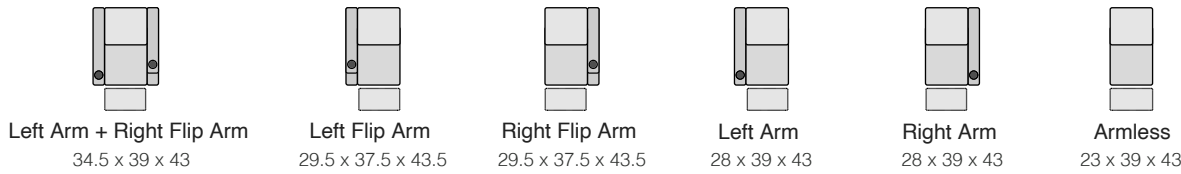

OCTANE DIESEL XS950 SERIES

WITH FLIP UP ARMS

SPECIFICATIONS

STRAIGHT ROWS

Measurements shown in inches as Width x Depth x Height.

Specifications are correct at time of printing and are subject to change without notice.