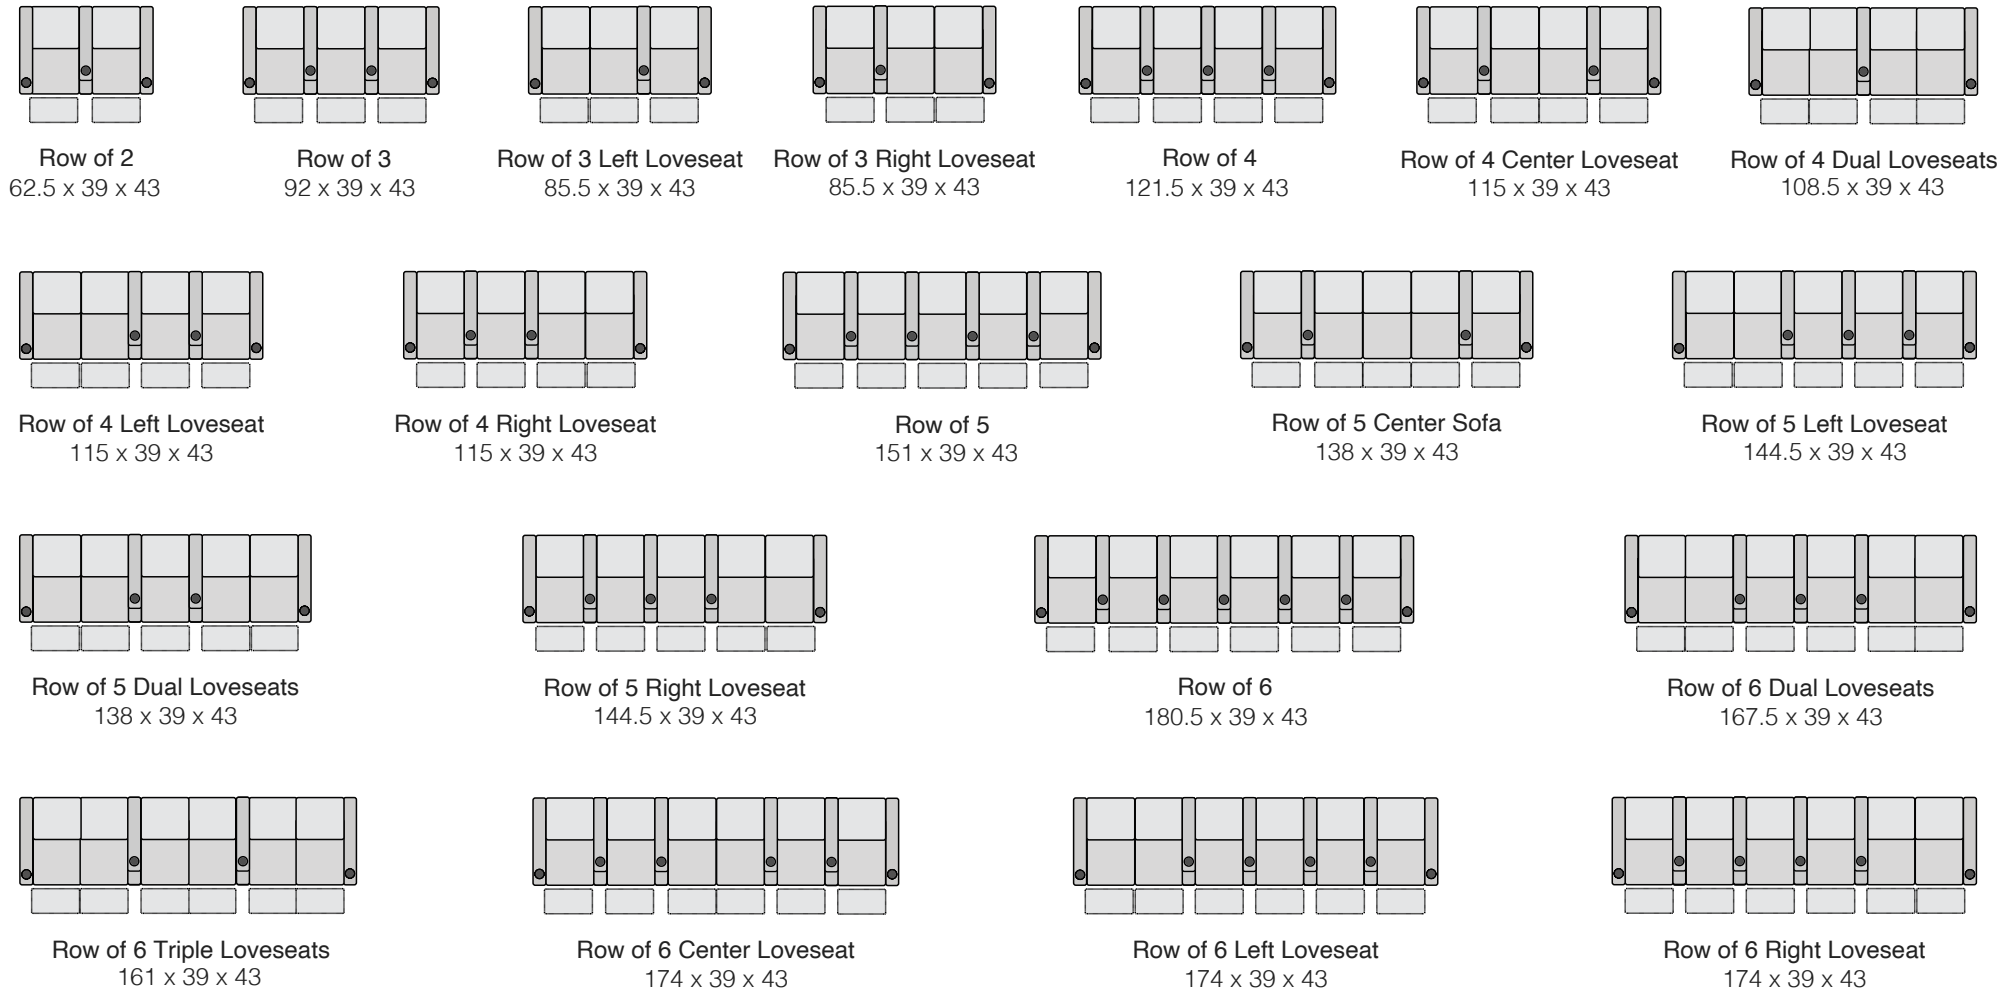

OCTANE DIESEL XS950 SERIES

WITH FLIP UP ARMS

SPECIFICATIONS

STRAIGHT ROWS

Measurements shown in inches as Width x Depth x Height.

Specifications are correct at time of printing and are subject to change without notice.

OCTANE-DIESEL XS950-FLIP ARM-v.2021-1