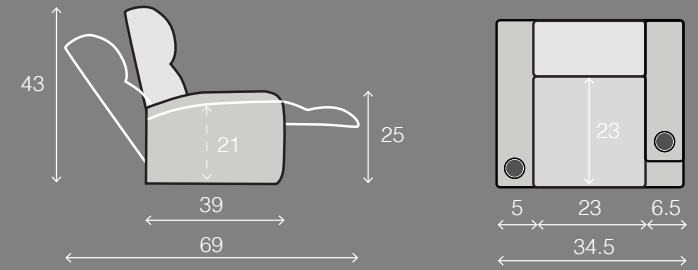

OCTANE DIESEL XS950 SERIES

WITH FLIP UP ARMS

SPECIFICATIONS

STRAIGHT ROWS

Measurements shown in inches as Width x Depth x Height.

Specifications are correct at time of printing and are subject to change without notice.