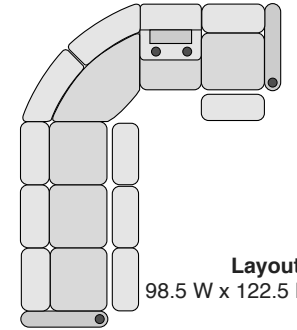

23.75 W x 37.25 D x 43.75 H

Straight Console

13.5 W x 37.25 D x 43.75 H

Chair with Drop Down Table

23.5 W x 37.25 D x 43.75 H

Corner Chair

44.5 W x 44.5 D x 43.75 H

SPECIFICATIONS

MOST POPULAR PRESET LAYOUTS

Build a custom layout of your own choosing, or select one of our most popular preset layouts from the options below.

Layout A

98.5 W x 98.75 D x 43.75 H

Layout B

98.75 W x 98.75 D x 43.75 H

Layout C

122.25 W x 98.75 D x 43.75 H

Layout D

98.5 W x 122.5 D x 43.75 H

Layout E

98.75 W x 122.5 D x 43.75 H

Layout F

122.5 W x 98.75 D x 43.75 H

Layout K

122.25 W x 122.5 D x 43.75 H

Layout L

122.5 W x 122.5 D x 43.75 H