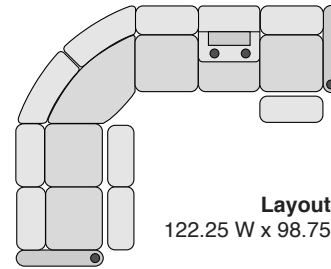

23.75 W x 37.25 D x 43.75 H

Straight Console

13.5 W x 37.25 D x 43.75 H

Chair with Drop Down Table

23.5 W x 37.25 D x 43.75 H

Corner Chair

44.5 W x 44.5 D x 43.75 H

SPECIFICATIONS

MOST POPULAR PRESET LAYOUTS

Build a custom layout of your own choosing, or select one of our most popular preset layouts from the options below.

Layout A

98.5 W x 98.75 D x 43.75 H

Layout B

98.75 W x 98.75 D x 43.75 H

Layout C

122.25 W x 98.75 D x 43.75 H

Layout D

98.5 W x 122.5 D x 43.75 H

Layout E

98.75 W x 122.5 D x 43.75 H

Layout F

122.5 W x 98.75 D x 43.75 H

Layout K

122.25 W x 122.5 D x 43.75 H

Layout L

122.5 W x 122.5 D x 43.75 H