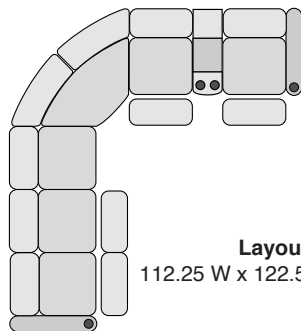

MOST POPULAR PRESET LAYOUTS

Build a custom layout of your own choosing, or select one of our most popular preset layouts from the options below.

Layout A

98.5 W x 98.75 D x 43.75 H

Layout B

98.75 W x 98.75 D x 43.75 H

Layout C

122.25 W x 98.75 D x 43.75 H

Layout D

98.5 W x 122.5 D x 43.75 H

Layout E

98.75 W x 122.5 D x 43.75 H

Layout F

122.5 W x 98.75 D x 43.75 H

Layout G

112.25 W x 122.25 D x 43.75 H

Layout H

122.25 W x 112.25 D x 43.75 H

Layout I

122.5 W x 112.25 D x 43.75 H

Layout J

112.25 W x 122.5 D x 43.75 H

Layout K

122.25 W x 122.5 D x 43.75 H

Layout L

122.5 W x 122.5 D x 43.75 H