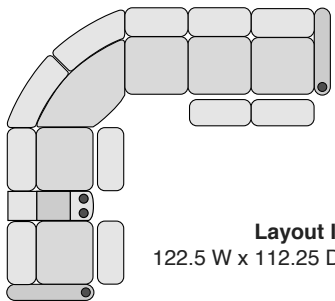

MOST POPULAR PRESET LAYOUTS

Build a custom layout of your own choosing, or select one of our most popular preset layouts from the options below.

Layout A

98.5 W x 98.75 D x 43.75 H

Layout B

98.75 W x 98.75 D x 43.75 H

Layout C

122.25 W x 98.75 D x 43.75 H

Layout D

98.5 W x 122.5 D x 43.75 H

Layout E

98.75 W x 122.5 D x 43.75 H

Layout F

122.5 W x 98.75 D x 43.75 H

Layout G

112.25 W x 122.25 D x 43.75 H

Layout H

122.25 W x 112.25 D x 43.75 H

Layout I

122.5 W x 112.25 D x 43.75 H

Layout J

112.25 W x 122.5 D x 43.75 H

Layout K

122.25 W x 122.5 D x 43.75 H

Layout L

122.5 W x 122.5 D x 43.75 H