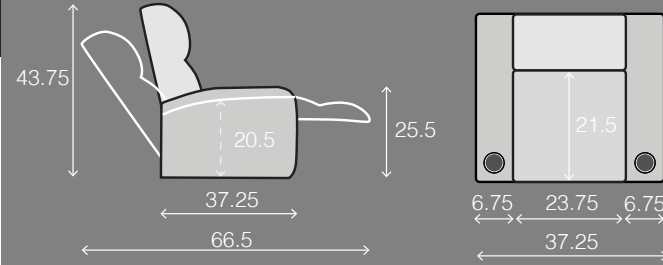

23.75 W x 37.25 D x 43.75 H

Straight Console

13.5 W x 37.25 D x 43.75 H

Chair with Drop Down Table

23.5 W x 37.25 D x 43.75 H

Corner Chair

44.5 W x 44.5 D x 43.75 H

SPECIFICATIONS

MOST POPULAR PRESET LAYOUTS

Build a custom layout of your own choosing, or select one of our most popular preset layouts from the options below.

Layout A

98.5 W x 98.75 D x 43.75 H

Layout B

98.75 W x 98.75 D x 43.75 H

Layout C

122.25 W x 98.75 D x 43.75 H

Layout D

98.5 W x 122.5 D x 43.75 H

Layout E

98.75 W x 122.5 D x 43.75 H

Layout F

122.5 W x 98.75 D x 43.75 H

Layout K

122.25 W x 122.5 D x 43.75 H

Layout L

122.5 W x 122.5 D x 43.75 H