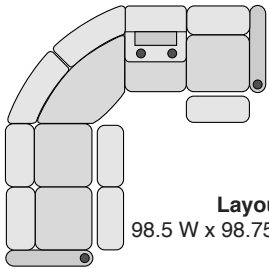

OCTANE EPIC HEAT & MASSAGE SECTIONAL COLLECTION

Right Arm Recliner

30.5 W x 37.25 D x 43.75 H

Left Arm Recliner

30.55 W x 37.25 D x 43.75 H

Armless Recliner

23.75 W x 37.25 D x 43.75 H

Armless Chair

23.75 W x 37.25 D x 43.75 H

Straight Console

13.5 W x 37.25 D x 43.75 H

Chair with Drop Down Table

23.5 W x 37.25 D x 43.75 H

Corner Chair

44.5 W x 44.5 D x 43.75 H

SPECIFICATIONS

MOST POPULAR PRESET LAYOUTS

Build a custom layout of your own choosing, or select one of our most popular preset layouts from the options below.

Layout A

98.5 W x 98.75 D x 43.75 H

Layout B

98.75 W x 98.75 D x 43.75 H

Layout C

122.25 W x 98.75 D x 43.75 H

Layout D

98.5 W x 122.5 D x 43.75 H

Layout E

98.75 W x 122.5 D x 43.75 H

Layout F

122.5 W x 98.75 D x 43.75 H