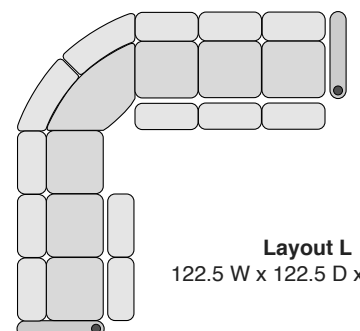

MOST POPULAR PRESET LAYOUTS

Build a custom layout of your own choosing, or select one of our most popular preset layouts from the options below.

Layout A

98.5 W x 98.75 D x 43.75 H

Layout B

98.75 W x 98.75 D x 43.75 H

Layout C

122.25 W x 98.75 D x 43.75 H

Layout D

98.5 W x 122.5 D x 43.75 H

Layout E

98.75 W x 122.5 D x 43.75 H

Layout F

122.5 W x 98.75 D x 43.75 H

Layout G

112.25 W x 122.25 D x 43.75 H

Layout H

122.25 W x 112.25 D x 43.75 H

Layout I

122.5 W x 112.25 D x 43.75 H

Layout J

112.25 W x 122.5 D x 43.75 H

Layout K

122.25 W x 122.5 D x 43.75 H

Layout L

122.5 W x 122.5 D x 43.75 H