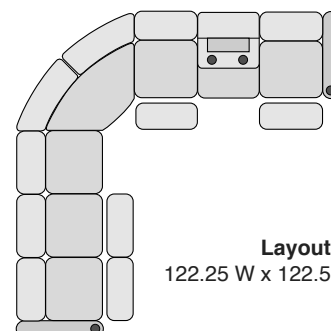

MOST POPULAR PRESET LAYOUTS

Build a custom layout of your own choosing, or select one of our most popular preset layouts from the options below.

Layout A

98.5 W x 98.75 D x 43.75 H

Layout B

98.75 W x 98.75 D x 43.75 H

Layout C

122.25 W x 98.75 D x 43.75 H

Layout D

98.5 W x 122.5 D x 43.75 H

Layout E

98.75 W x 122.5 D x 43.75 H

Layout F

122.5 W x 98.75 D x 43.75 H

Layout G

112.25 W x 122.25 D x 43.75 H

Layout H

122.25 W x 112.25 D x 43.75 H

Layout I

122.5 W x 112.25 D x 43.75 H

Layout J

112.25 W x 122.5 D x 43.75 H

Layout K

122.25 W x 122.5 D x 43.75 H

Layout L

122.5 W x 122.5 D x 43.75 H