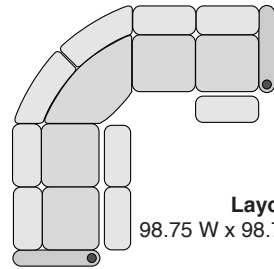

OCTANE EPIC HEAT & MASSAGE SECTIONAL COLLECTION

Right Arm Recliner

30.5 W x 37.25 D x 43.75 H

Left Arm Recliner

30.55 W x 37.25 D x 43.75 H

Armless Recliner

23.75 W x 37.25 D x 43.75 H

Armless Chair

23.75 W x 37.25 D x 43.75 H

Straight Console

13.5 W x 37.25 D x 43.75 H

Chair with Drop Down Table

23.5 W x 37.25 D x 43.75 H

Corner Chair

44.5 W x 44.5 D x 43.75 H

SPECIFICATIONS

MOST POPULAR PRESET LAYOUTS

Build a custom layout of your own choosing, or select one of our most popular preset layouts from the options below.

Layout A

98.5 W x 98.75 D x 43.75 H

Layout B

98.75 W x 98.75 D x 43.75 H

Layout C

122.25 W x 98.75 D x 43.75 H

Layout D

98.5 W x 122.5 D x 43.75 H

Layout E

98.75 W x 122.5 D x 43.75 H

Layout F

122.5 W x 98.75 D x 43.75 H