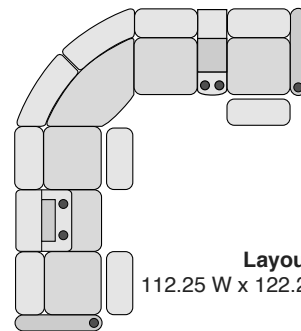

MOST POPULAR PRESET LAYOUTS

Build a custom layout of your own choosing, or select one of our most popular preset layouts from the options below.

Layout A

98.5 W x 98.75 D x 43.75 H

Layout B

98.75 W x 98.75 D x 43.75 H

Layout C

122.25 W x 98.75 D x 43.75 H

Layout D

98.5 W x 122.5 D x 43.75 H

Layout E

98.75 W x 122.5 D x 43.75 H

Layout F

122.5 W x 98.75 D x 43.75 H

Layout G

112.25 W x 122.25 D x 43.75 H

Layout H

122.25 W x 112.25 D x 43.75 H

Layout I

122.5 W x 112.25 D x 43.75 H

Layout J

112.25 W x 122.5 D x 43.75 H

Layout K

122.25 W x 122.5 D x 43.75 H

Layout L

122.5 W x 122.5 D x 43.75 H