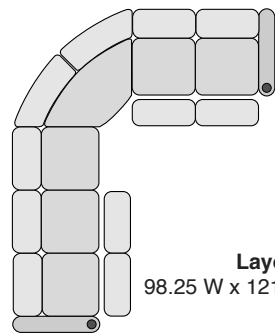

OCTANE FLEX HR SERIES SECTIONAL COLLECTION

Right Arm Recliner
30 W x 37.5 D x 43.5 H

Left Arm Recliner
30 W x 37.5 D x 43.5 H

Armless Recliner
23.5 W x 37.5 D x 43.5 H

Armless Chair
23.5 W x 37.5 D x 43.5 H

Straight Console
13.5 W x 37.5 D x 43.5 H

Chair with Drop Down Table
23.5 W x 37.5 D x 43.5 H

Corner Chair
44.75 W x 44.75 D x 43.5 H

SPECIFICATIONS

MOST POPULAR PRESET LAYOUTS

Build a custom layout of your own choosing, or select one of our most popular preset layouts from the options below.

Layout A
98.25 W x 98.25 D x 43.5 H

Layout B
98.25 W x 98.25 D x 43.5 H

Layout C
121.75 W x 98.25 D x 43.5 H

Layout D
98.25 W x 121.75 D x 43.5 H

Layout E
98.25 W x 121.75 D x 43.5 H

Layout F
121.75 W x 98.25 D x 43.5 H

Layout G
111.75 W x 121.75 D x 43.5 H

Layout H
121.75 W x 111.75 D x 43.5 H

Layout I
121.75 W x 111.75 D x 43.5 H

Layout J
111.75 W x 121.75 D x 43.5 H

Layout K
121.75 W x 121.75 D x 43.5 H

Layout L
121.75 W x 121.75 D x 43.5 H