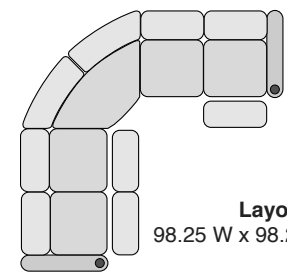

OCTANE FLEX HR SERIES SECTIONAL COLLECTION

Right Arm Recliner
30 W x 37.5 D x 43.5 H

Left Arm Recliner
30 W x 37.5 D x 43.5 H

Armless Recliner
23.5 W x 37.5 D x 43.5 H

Armless Chair
23.5 W x 37.5 D x 43.5 H

Straight Console
13.5 W x 37.5 D x 43.5 H

Chair with Drop Down Table
23.5 W x 37.5 D x 43.5 H

Corner Chair
44.75 W x 44.75 D x 43.5 H

SPECIFICATIONS

MOST POPULAR PRESET LAYOUTS

Build a custom layout of your own choosing, or select one of our most popular preset layouts from the options below.

Layout A
98.25 W x 98.25 D x 43.5 H

Layout B
98.25 W x 98.25 D x 43.5 H

Layout C
121.75 W x 98.25 D x 43.5 H

Layout D
98.25 W x 121.75 D x 43.5 H

Layout E
98.25 W x 121.75 D x 43.5 H

Layout F
121.75 W x 98.25 D x 43.5 H

Layout G
111.75 W x 121.75 D x 43.5 H

Layout H
121.75 W x 111.75 D x 43.5 H

Layout I
121.75 W x 111.75 D x 43.5 H

Layout J
111.75 W x 121.75 D x 43.5 H

Layout K
121.75 W x 121.75 D x 43.5 H

Layout L
121.75 W x 121.75 D x 43.5 H