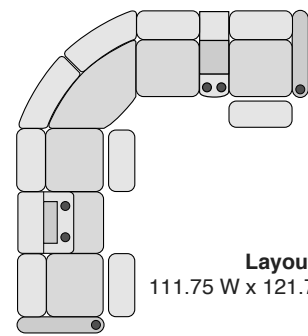

OCTANE FLEX HR SERIES SECTIONAL COLLECTION

Right Arm Recliner
30 W x 37.5 D x 43.5 H

Left Arm Recliner
30 W x 37.5 D x 43.5 H

Armless Recliner
23.5 W x 37.5 D x 43.5 H

Armless Chair
23.5 W x 37.5 D x 43.5 H

Straight Console
13.5 W x 37.5 D x 43.5 H

Chair with Drop Down Table
23.5 W x 37.5 D x 43.5 H

Corner Chair
44.75 W x 44.75 D x 43.5 H

SPECIFICATIONS

MOST POPULAR PRESET LAYOUTS

Build a custom layout of your own choosing, or select one of our most popular preset layouts from the options below.

Layout A
98.25 W x 98.25 D x 43.5 H

Layout B
98.25 W x 98.25 D x 43.5 H

Layout C
121.75 W x 98.25 D x 43.5 H

Layout D
98.25 W x 121.75 D x 43.5 H

Layout E
98.25 W x 121.75 D x 43.5 H

Layout F
121.75 W x 98.25 D x 43.5 H

Layout G
111.75 W x 121.75 D x 43.5 H

Layout H
121.75 W x 111.75 D x 43.5 H

Layout I
121.75 W x 111.75 D x 43.5 H

Layout J
111.75 W x 121.75 D x 43.5 H

Layout K
121.75 W x 121.75 D x 43.5 H

Layout L
121.75 W x 121.75 D x 43.5 H