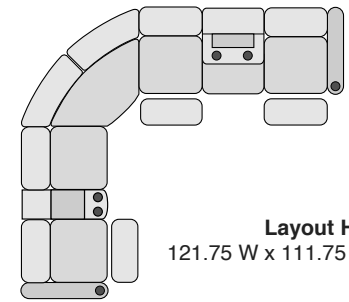

OCTANE FLEX HR SERIES SECTIONAL COLLECTION

Right Arm Recliner
30 W x 37.5 D x 43.5 H

Left Arm Recliner
30 W x 37.5 D x 43.5 H

Armless Recliner
23.5 W x 37.5 D x 43.5 H

Armless Chair
23.5 W x 37.5 D x 43.5 H

Straight Console
13.5 W x 37.5 D x 43.5 H

Chair with Drop Down Table
23.5 W x 37.5 D x 43.5 H

Corner Chair
44.75 W x 44.75 D x 43.5 H

SPECIFICATIONS

MOST POPULAR PRESET LAYOUTS

Build a custom layout of your own choosing, or select one of our most popular preset layouts from the options below.

Layout A
98.25 W x 98.25 D x 43.5 H

Layout B
98.25 W x 98.25 D x 43.5 H

Layout C
121.75 W x 98.25 D x 43.5 H

Layout D
98.25 W x 121.75 D x 43.5 H

Layout E
98.25 W x 121.75 D x 43.5 H

Layout F
121.75 W x 98.25 D x 43.5 H

Layout G
111.75 W x 121.75 D x 43.5 H

Layout H
121.75 W x 111.75 D x 43.5 H

Layout I
121.75 W x 111.75 D x 43.5 H

Layout J
111.75 W x 121.75 D x 43.5 H

Layout K
121.75 W x 121.75 D x 43.5 H

Layout L
121.75 W x 121.75 D x 43.5 H