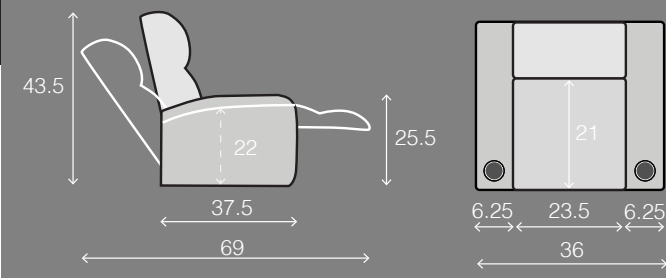

OCTANE FLEX HR SERIES SECTIONAL COLLECTION

Right Arm Recliner
30 W x 37.5 D x 43.5 H

Left Arm Recliner
30 W x 37.5 D x 43.5 H

Armless Recliner
23.5 W x 37.5 D x 43.5 H

Armless Chair
23.5 W x 37.5 D x 43.5 H

Straight Console
13.5 W x 37.5 D x 43.5 H

Chair with Drop Down Table
23.5 W x 37.5 D x 43.5 H

Corner Chair
44.75 W x 44.75 D x 43.5 H

SPECIFICATIONS

MOST POPULAR PRESET LAYOUTS

Build a custom layout of your own choosing, or select one of our most popular preset layouts from the options below.

Layout A
98.25 W x 98.25 D x 43.5 H

Layout B
98.25 W x 98.25 D x 43.5 H

Layout C
121.75 W x 98.25 D x 43.5 H

Layout D
98.25 W x 121.75 D x 43.5 H

Layout E
98.25 W x 121.75 D x 43.5 H

Layout F
121.75 W x 98.25 D x 43.5 H

Layout G
111.75 W x 121.75 D x 43.5 H

Layout H
121.75 W x 111.75 D x 43.5 H

Layout I
121.75 W x 111.75 D x 43.5 H

Layout J
111.75 W x 121.75 D x 43.5 H

Layout K
121.75 W x 121.75 D x 43.5 H

Layout L
121.75 W x 121.75 D x 43.5 H