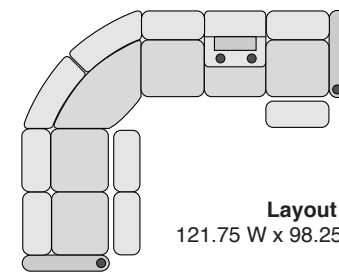

OCTANE FLEX HR SERIES SECTIONAL COLLECTION

Right Arm Recliner
30 W x 37.5 D x 43.5 H

Left Arm Recliner
30 W x 37.5 D x 43.5 H

Armless Recliner
23.5 W x 37.5 D x 43.5 H

Armless Chair
23.5 W x 37.5 D x 43.5 H

Straight Console
13.5 W x 37.5 D x 43.5 H

Chair with Drop Down Table
23.5 W x 37.5 D x 43.5 H

Corner Chair
44.75 W x 44.75 D x 43.5 H

SPECIFICATIONS

MOST POPULAR PRESET LAYOUTS

Build a custom layout of your own choosing, or select one of our most popular preset layouts from the options below.

Layout A
98.25 W x 98.25 D x 43.5 H

Layout B
98.25 W x 98.25 D x 43.5 H

Layout C
121.75 W x 98.25 D x 43.5 H

Layout D
98.25 W x 121.75 D x 43.5 H

Layout E
98.25 W x 121.75 D x 43.5 H

Layout F
121.75 W x 98.25 D x 43.5 H

Layout G
111.75 W x 121.75 D x 43.5 H

Layout H
121.75 W x 111.75 D x 43.5 H

Layout I
121.75 W x 111.75 D x 43.5 H

Layout J
111.75 W x 121.75 D x 43.5 H

Layout K
121.75 W x 121.75 D x 43.5 H

Layout L
121.75 W x 121.75 D x 43.5 H