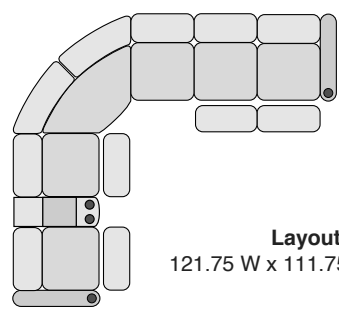

OCTANE FLEX HR SERIES SECTIONAL COLLECTION

Right Arm Recliner
30 W x 37.5 D x 43.5 H

Left Arm Recliner
30 W x 37.5 D x 43.5 H

Armless Recliner
23.5 W x 37.5 D x 43.5 H

Armless Chair
23.5 W x 37.5 D x 43.5 H

Straight Console
13.5 W x 37.5 D x 43.5 H

Chair with Drop Down Table
23.5 W x 37.5 D x 43.5 H

Corner Chair
44.75 W x 44.75 D x 43.5 H

SPECIFICATIONS

MOST POPULAR PRESET LAYOUTS

Build a custom layout of your own choosing, or select one of our most popular preset layouts from the options below.

Layout A
98.25 W x 98.25 D x 43.5 H

Layout B
98.25 W x 98.25 D x 43.5 H

Layout C
121.75 W x 98.25 D x 43.5 H

Layout D
98.25 W x 121.75 D x 43.5 H

Layout E
98.25 W x 121.75 D x 43.5 H

Layout F
121.75 W x 98.25 D x 43.5 H

Layout G
111.75 W x 121.75 D x 43.5 H

Layout H
121.75 W x 111.75 D x 43.5 H

Layout I
121.75 W x 111.75 D x 43.5 H

Layout J
111.75 W x 121.75 D x 43.5 H

Layout K
121.75 W x 121.75 D x 43.5 H

Layout L
121.75 W x 121.75 D x 43.5 H