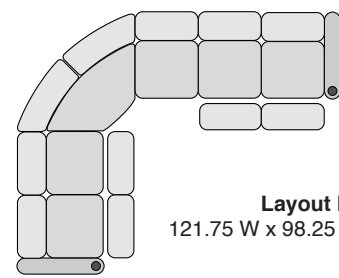

OCTANE FLEX HR SERIES SECTIONAL COLLECTION

Right Arm Recliner
30 W x 37.5 D x 43.5 H

Left Arm Recliner
30 W x 37.5 D x 43.5 H

Armless Recliner
23.5 W x 37.5 D x 43.5 H

Armless Chair
23.5 W x 37.5 D x 43.5 H

Straight Console
13.5 W x 37.5 D x 43.5 H

Chair with Drop Down Table
23.5 W x 37.5 D x 43.5 H

Corner Chair
44.75 W x 44.75 D x 43.5 H

SPECIFICATIONS

MOST POPULAR PRESET LAYOUTS

Build a custom layout of your own choosing, or select one of our most popular preset layouts from the options below.

Layout A
98.25 W x 98.25 D x 43.5 H

Layout B
98.25 W x 98.25 D x 43.5 H

Layout C
121.75 W x 98.25 D x 43.5 H

Layout D
98.25 W x 121.75 D x 43.5 H

Layout E
98.25 W x 121.75 D x 43.5 H

Layout F
121.75 W x 98.25 D x 43.5 H

Layout G
111.75 W x 121.75 D x 43.5 H

Layout H
121.75 W x 111.75 D x 43.5 H

Layout I
121.75 W x 111.75 D x 43.5 H

Layout J
111.75 W x 121.75 D x 43.5 H

Layout K
121.75 W x 121.75 D x 43.5 H

Layout L
121.75 W x 121.75 D x 43.5 H