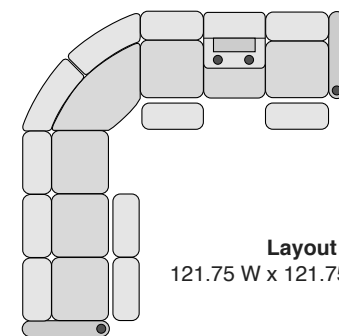

OCTANE FLEX HR SERIES SECTIONAL COLLECTION

Right Arm Recliner
30 W x 37.5 D x 43.5 H

Left Arm Recliner
30 W x 37.5 D x 43.5 H

Armless Recliner
23.5 W x 37.5 D x 43.5 H

Armless Chair
23.5 W x 37.5 D x 43.5 H

Straight Console
13.5 W x 37.5 D x 43.5 H

Chair with Drop Down Table
23.5 W x 37.5 D x 43.5 H

Corner Chair
44.75 W x 44.75 D x 43.5 H

SPECIFICATIONS

MOST POPULAR PRESET LAYOUTS

Build a custom layout of your own choosing, or select one of our most popular preset layouts from the options below.

Layout A
98.25 W x 98.25 D x 43.5 H

Layout B
98.25 W x 98.25 D x 43.5 H

Layout C
121.75 W x 98.25 D x 43.5 H

Layout D
98.25 W x 121.75 D x 43.5 H

Layout E
98.25 W x 121.75 D x 43.5 H

Layout F
121.75 W x 98.25 D x 43.5 H

Layout G
111.75 W x 121.75 D x 43.5 H

Layout H
121.75 W x 111.75 D x 43.5 H

Layout I
121.75 W x 111.75 D x 43.5 H

Layout J
111.75 W x 121.75 D x 43.5 H

Layout K
121.75 W x 121.75 D x 43.5 H

Layout L
121.75 W x 121.75 D x 43.5 H