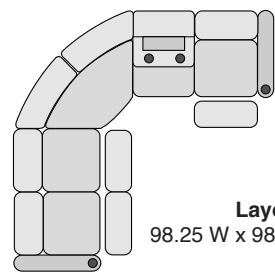

OCTANE FLEX HR SERIES SECTIONAL COLLECTION

Right Arm Recliner
30 W x 37.5 D x 43.5 H

Left Arm Recliner
30 W x 37.5 D x 43.5 H

Armless Recliner
23.5 W x 37.5 D x 43.5 H

Armless Chair
23.5 W x 37.5 D x 43.5 H

Straight Console
13.5 W x 37.5 D x 43.5 H

Chair with Drop Down Table
23.5 W x 37.5 D x 43.5 H

Corner Chair
44.75 W x 44.75 D x 43.5 H

SPECIFICATIONS

MOST POPULAR PRESET LAYOUTS

Build a custom layout of your own choosing, or select one of our most popular preset layouts from the options below.

Layout A
98.25 W x 98.25 D x 43.5 H

Layout B
98.25 W x 98.25 D x 43.5 H

Layout C
121.75 W x 98.25 D x 43.5 H

Layout D
98.25 W x 121.75 D x 43.5 H

Layout E
98.25 W x 121.75 D x 43.5 H

Layout F
121.75 W x 98.25 D x 43.5 H

Layout G
111.75 W x 121.75 D x 43.5 H

Layout H
121.75 W x 111.75 D x 43.5 H

Layout I
121.75 W x 111.75 D x 43.5 H

Layout J
111.75 W x 121.75 D x 43.5 H

Layout K
121.75 W x 121.75 D x 43.5 H

Layout L
121.75 W x 121.75 D x 43.5 H