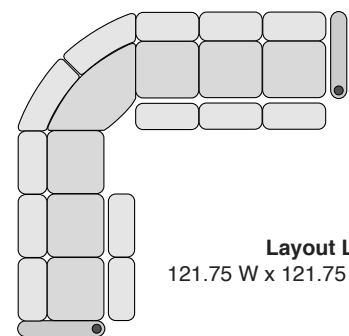

OCTANE FLEX HR SERIES SECTIONAL COLLECTION

Right Arm Recliner
30 W x 37.5 D x 43.5 H

Left Arm Recliner
30 W x 37.5 D x 43.5 H

Armless Recliner
23.5 W x 37.5 D x 43.5 H

Armless Chair
23.5 W x 37.5 D x 43.5 H

Straight Console
13.5 W x 37.5 D x 43.5 H

Chair with Drop Down Table
23.5 W x 37.5 D x 43.5 H

Corner Chair
44.75 W x 44.75 D x 43.5 H

SPECIFICATIONS

MOST POPULAR PRESET LAYOUTS

Build a custom layout of your own choosing, or select one of our most popular preset layouts from the options below.

Layout A
98.25 W x 98.25 D x 43.5 H

Layout B
98.25 W x 98.25 D x 43.5 H

Layout C
121.75 W x 98.25 D x 43.5 H

Layout D
98.25 W x 121.75 D x 43.5 H

Layout E
98.25 W x 121.75 D x 43.5 H

Layout F
121.75 W x 98.25 D x 43.5 H

Layout G
111.75 W x 121.75 D x 43.5 H

Layout H
121.75 W x 111.75 D x 43.5 H

Layout I
121.75 W x 111.75 D x 43.5 H

Layout J
111.75 W x 121.75 D x 43.5 H

Layout K
121.75 W x 121.75 D x 43.5 H

Layout L
121.75 W x 121.75 D x 43.5 H