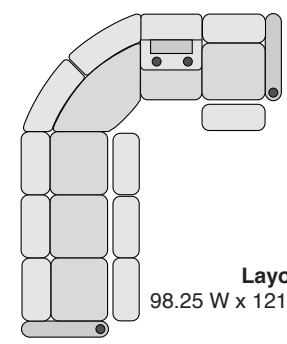

OCTANE FLEX HR SERIES SECTIONAL COLLECTION

Right Arm Recliner
30 W x 37.5 D x 43.5 H

Left Arm Recliner
30 W x 37.5 D x 43.5 H

Armless Recliner
23.5 W x 37.5 D x 43.5 H

Armless Chair
23.5 W x 37.5 D x 43.5 H

Straight Console
13.5 W x 37.5 D x 43.5 H

Chair with Drop Down Table
23.5 W x 37.5 D x 43.5 H

Corner Chair
44.75 W x 44.75 D x 43.5 H

SPECIFICATIONS

MOST POPULAR PRESET LAYOUTS

Build a custom layout of your own choosing, or select one of our most popular preset layouts from the options below.

Layout A
98.25 W x 98.25 D x 43.5 H

Layout B
98.25 W x 98.25 D x 43.5 H

Layout C
121.75 W x 98.25 D x 43.5 H

Layout D
98.25 W x 121.75 D x 43.5 H

Layout E
98.25 W x 121.75 D x 43.5 H

Layout F
121.75 W x 98.25 D x 43.5 H

Layout G
111.75 W x 121.75 D x 43.5 H

Layout H
121.75 W x 111.75 D x 43.5 H

Layout I
121.75 W x 111.75 D x 43.5 H

Layout J
111.75 W x 121.75 D x 43.5 H

Layout K
121.75 W x 121.75 D x 43.5 H

Layout L
121.75 W x 121.75 D x 43.5 H