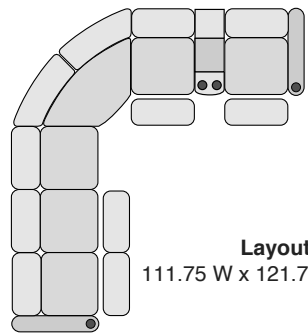

OCTANE FLEX HR SERIES SECTIONAL COLLECTION

Right Arm Recliner
30 W x 37.5 D x 43.5 H

Left Arm Recliner
30 W x 37.5 D x 43.5 H

Armless Recliner
23.5 W x 37.5 D x 43.5 H

Armless Chair
23.5 W x 37.5 D x 43.5 H

Straight Console
13.5 W x 37.5 D x 43.5 H

Chair with Drop Down Table
23.5 W x 37.5 D x 43.5 H

Corner Chair
44.75 W x 44.75 D x 43.5 H

SPECIFICATIONS

MOST POPULAR PRESET LAYOUTS

Build a custom layout of your own choosing, or select one of our most popular preset layouts from the options below.

Layout A
98.25 W x 98.25 D x 43.5 H

Layout B
98.25 W x 98.25 D x 43.5 H

Layout C
121.75 W x 98.25 D x 43.5 H

Layout D
98.25 W x 121.75 D x 43.5 H

Layout E
98.25 W x 121.75 D x 43.5 H

Layout F
121.75 W x 98.25 D x 43.5 H

Layout G
111.75 W x 121.75 D x 43.5 H

Layout H
121.75 W x 111.75 D x 43.5 H

Layout I
121.75 W x 111.75 D x 43.5 H

Layout J
111.75 W x 121.75 D x 43.5 H

Layout K
121.75 W x 121.75 D x 43.5 H

Layout L
121.75 W x 121.75 D x 43.5 H