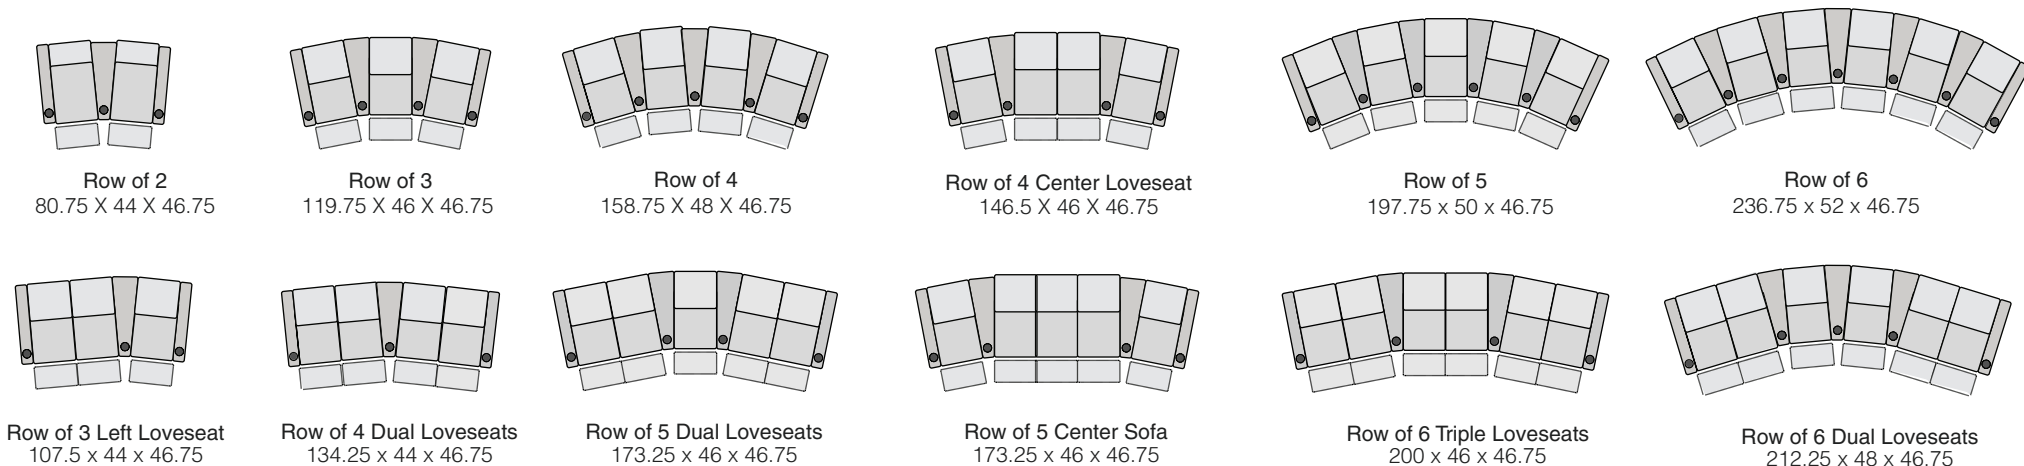

# OCTANE FORCE HR MAX

## SPECIFICATIONS

## STRAIGHT ROWS

## CURVED ROWS

Measurements shown in inches as Width x Depth x Height.

Specifications are correct at time of printing and are subject to change without notice.

OCTANE-FLASH HR-v.2018-1