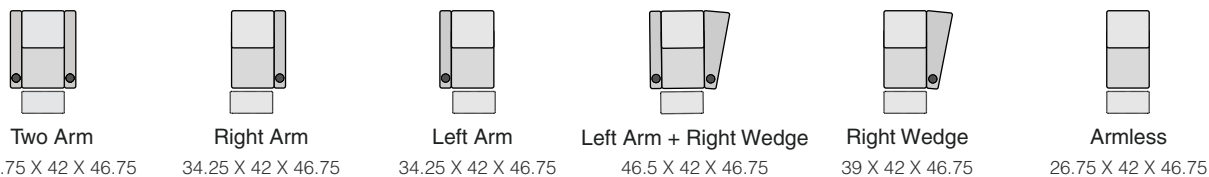

OCTANE FORCE HR MAX

SPECIFICATIONS