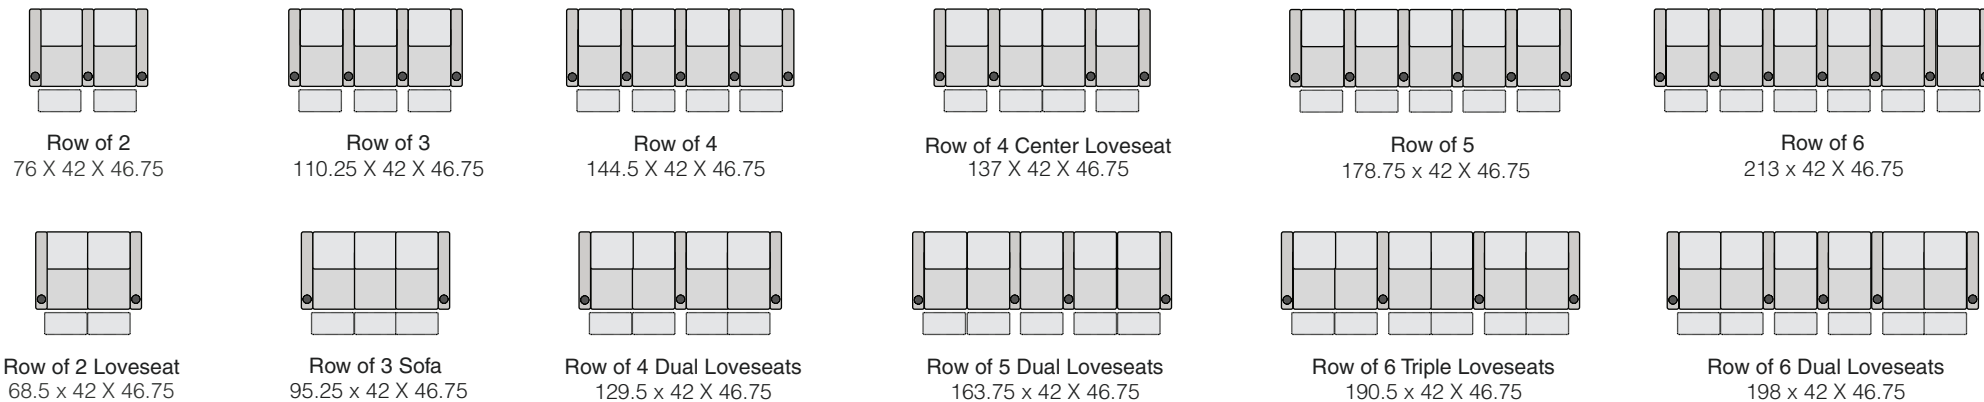

## STRAIGHT ROWS

## CURVED ROWS

Measurements shown in inches as Width x Depth x Height.

Specifications are correct at time of printing and are subject to change without notice.

OCTANE-FLASH HR-v.2018-1