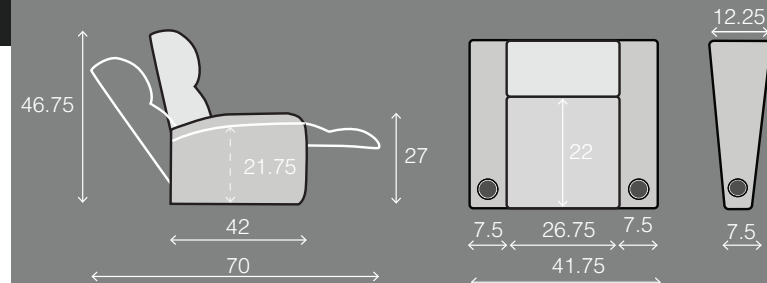

# OCTANE FORCE HR MAX

## SPECIFICATIONS

## STRAIGHT ROWS

## CURVED ROWS

Measurements shown in inches as Width x Depth x Height.

Specifications are correct at time of printing and are subject to change without notice.

OCTANE-FLASH HR-v.2018-1