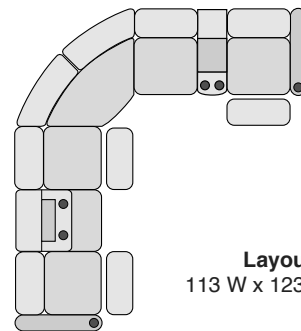

OCTANE MAGNUM LHR SERIES

SECTIONAL COLLECTION

Right Arm Recliner
30.25 W x 39.75 D x 44 H

Left Arm Recliner
30.25 W x 39.75 D x 44 H

Armless Recliner
23.5 W x 39.75 D x 44 H

Armless Chair
23.5 W x 39.75 D x 44 H

Straight Console
13.5 W x 39.75 D x 44 H

Chair with Drop Down Table
23.5 W x 39.75 D x 44 H

Corner Chair
45.75 W x 45.75 D x 44 H

SPECIFICATIONS

MOST POPULAR PRESET LAYOUTS

Build a custom layout of your own choosing, or select one of our most popular preset layouts from the options below.

Layout A
99.5 W x 99.5 D x 44 H

Layout B
99.5 W x 99.5 D x 44 H

Layout C
123 W x 99.5 D x 44 H

Layout D
99.5 W x 123 D x 44 H

Layout E
99.5 W x 123 D x 44 H

Layout F
123 W x 99.5 D x 44 H

Layout G
113 W x 123 D x 44 H

Layout H
123 W x 113 D x 44 H

Layout I
123 W x 113 D x 44 H

Layout J
113 W x 123 D x 44 H

Layout K
123 W x 123 D x 44 H

Layout L
123 W x 123 D x 44 H