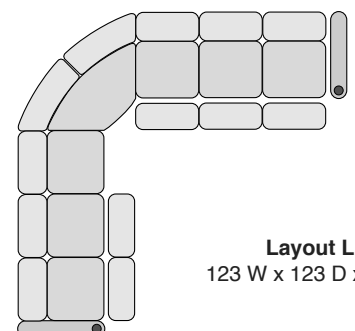

OCTANE MAGNUM LHR SERIES

SECTIONAL COLLECTION

Right Arm Recliner
30.25 W x 39.75 D x 44 H

Left Arm Recliner
30.25 W x 39.75 D x 44 H

Armless Recliner
23.5 W x 39.75 D x 44 H

Armless Chair
23.5 W x 39.75 D x 44 H

Straight Console
13.5 W x 39.75 D x 44 H

Chair with Drop Down Table
23.5 W x 39.75 D x 44 H

Corner Chair
45.75 W x 45.75 D x 44 H

SPECIFICATIONS

MOST POPULAR PRESET LAYOUTS

Build a custom layout of your own choosing, or select one of our most popular preset layouts from the options below.

Layout A
99.5 W x 99.5 D x 44 H

Layout B
99.5 W x 99.5 D x 44 H

Layout C
123 W x 99.5 D x 44 H

Layout D
99.5 W x 123 D x 44 H

Layout E
99.5 W x 123 D x 44 H

Layout F
123 W x 99.5 D x 44 H

Layout G
113 W x 123 D x 44 H

Layout H
123 W x 113 D x 44 H

Layout I
123 W x 113 D x 44 H

Layout J
113 W x 123 D x 44 H

Layout K
123 W x 123 D x 44 H

Layout L
123 W x 123 D x 44 H