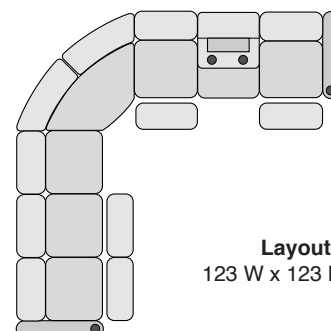

OCTANE MAGNUM LHR SERIES

SECTIONAL COLLECTION

Right Arm Recliner
30.25 W x 39.75 D x 44 H

Left Arm Recliner
30.25 W x 39.75 D x 44 H

Armless Recliner
23.5 W x 39.75 D x 44 H

Armless Chair
23.5 W x 39.75 D x 44 H

Straight Console
13.5 W x 39.75 D x 44 H

Chair with Drop Down Table
23.5 W x 39.75 D x 44 H

Corner Chair
45.75 W x 45.75 D x 44 H

SPECIFICATIONS

MOST POPULAR PRESET LAYOUTS

Build a custom layout of your own choosing, or select one of our most popular preset layouts from the options below.

Layout A
99.5 W x 99.5 D x 44 H

Layout B
99.5 W x 99.5 D x 44 H

Layout C
123 W x 99.5 D x 44 H

Layout D
99.5 W x 123 D x 44 H

Layout E
99.5 W x 123 D x 44 H

Layout F
123 W x 99.5 D x 44 H

Layout G
113 W x 123 D x 44 H

Layout H
123 W x 113 D x 44 H

Layout I
123 W x 113 D x 44 H

Layout J
113 W x 123 D x 44 H

Layout K
123 W x 123 D x 44 H

Layout L
123 W x 123 D x 44 H