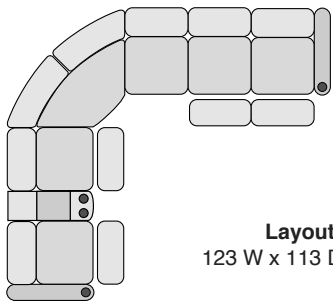

OCTANE MAGNUM LHR SERIES

SECTIONAL COLLECTION

Right Arm Recliner
30.25 W x 39.75 D x 44 H

Left Arm Recliner
30.25 W x 39.75 D x 44 H

Armless Recliner
23.5 W x 39.75 D x 44 H

Armless Chair
23.5 W x 39.75 D x 44 H

Straight Console
13.5 W x 39.75 D x 44 H

Chair with Drop Down Table
23.5 W x 39.75 D x 44 H

Corner Chair
45.75 W x 45.75 D x 44 H

SPECIFICATIONS

MOST POPULAR PRESET LAYOUTS

Build a custom layout of your own choosing, or select one of our most popular preset layouts from the options below.

Layout A
99.5 W x 99.5 D x 44 H

Layout B
99.5 W x 99.5 D x 44 H

Layout C
123 W x 99.5 D x 44 H

Layout D
99.5 W x 123 D x 44 H

Layout E
99.5 W x 123 D x 44 H

Layout F
123 W x 99.5 D x 44 H

Layout G
113 W x 123 D x 44 H

Layout H
123 W x 113 D x 44 H

Layout I
123 W x 113 D x 44 H

Layout J
113 W x 123 D x 44 H

Layout K
123 W x 123 D x 44 H

Layout L
123 W x 123 D x 44 H