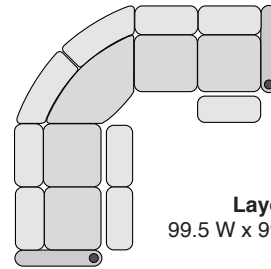

OCTANE MAGNUM LHR SERIES

SECTIONAL COLLECTION

Right Arm Recliner
30.25 W x 39.75 D x 44 H

Left Arm Recliner
30.25 W x 39.75 D x 44 H

Armless Recliner
23.5 W x 39.75 D x 44 H

Armless Chair
23.5 W x 39.75 D x 44 H

Straight Console
13.5 W x 39.75 D x 44 H

Chair with Drop Down Table
23.5 W x 39.75 D x 44 H

Corner Chair
45.75 W x 45.75 D x 44 H

SPECIFICATIONS

MOST POPULAR PRESET LAYOUTS

Build a custom layout of your own choosing, or select one of our most popular preset layouts from the options below.

Layout A
99.5 W x 99.5 D x 44 H

Layout B
99.5 W x 99.5 D x 44 H

Layout C
123 W x 99.5 D x 44 H

Layout D
99.5 W x 123 D x 44 H

Layout E
99.5 W x 123 D x 44 H

Layout F
123 W x 99.5 D x 44 H

Layout G
113 W x 123 D x 44 H

Layout H
123 W x 113 D x 44 H

Layout I
123 W x 113 D x 44 H

Layout J
113 W x 123 D x 44 H

Layout K
123 W x 123 D x 44 H

Layout L
123 W x 123 D x 44 H