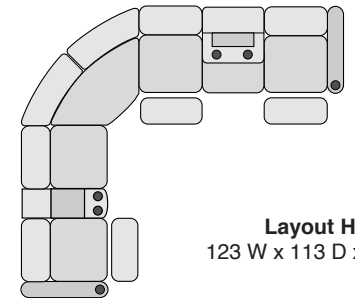

OCTANE MAGNUM LHR SERIES

SECTIONAL COLLECTION

Right Arm Recliner
30.25 W x 39.75 D x 44 H

Left Arm Recliner
30.25 W x 39.75 D x 44 H

Armless Recliner
23.5 W x 39.75 D x 44 H

Armless Chair
23.5 W x 39.75 D x 44 H

Straight Console
13.5 W x 39.75 D x 44 H

Chair with Drop Down Table
23.5 W x 39.75 D x 44 H

Corner Chair
45.75 W x 45.75 D x 44 H

SPECIFICATIONS

MOST POPULAR PRESET LAYOUTS

Build a custom layout of your own choosing, or select one of our most popular preset layouts from the options below.

Layout A
99.5 W x 99.5 D x 44 H

Layout B
99.5 W x 99.5 D x 44 H

Layout C
123 W x 99.5 D x 44 H

Layout D
99.5 W x 123 D x 44 H

Layout E
99.5 W x 123 D x 44 H

Layout F
123 W x 99.5 D x 44 H

Layout G
113 W x 123 D x 44 H

Layout H
123 W x 113 D x 44 H

Layout I
123 W x 113 D x 44 H

Layout J
113 W x 123 D x 44 H

Layout K
123 W x 123 D x 44 H

Layout L
123 W x 123 D x 44 H