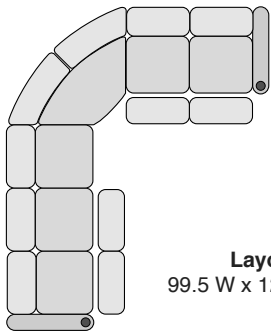

OCTANE MAGNUM LHR SERIES

SECTIONAL COLLECTION

Right Arm Recliner
30.25 W x 39.75 D x 44 H

Left Arm Recliner
30.25 W x 39.75 D x 44 H

Armless Recliner
23.5 W x 39.75 D x 44 H

Armless Chair
23.5 W x 39.75 D x 44 H

Straight Console
13.5 W x 39.75 D x 44 H

Chair with Drop Down Table
23.5 W x 39.75 D x 44 H

Corner Chair
45.75 W x 45.75 D x 44 H

SPECIFICATIONS

MOST POPULAR PRESET LAYOUTS

Build a custom layout of your own choosing, or select one of our most popular preset layouts from the options below.

Layout A
99.5 W x 99.5 D x 44 H

Layout B
99.5 W x 99.5 D x 44 H

Layout C
123 W x 99.5 D x 44 H

Layout D
99.5 W x 123 D x 44 H

Layout E
99.5 W x 123 D x 44 H

Layout F
123 W x 99.5 D x 44 H

Layout G
113 W x 123 D x 44 H

Layout H
123 W x 113 D x 44 H

Layout I
123 W x 113 D x 44 H

Layout J
113 W x 123 D x 44 H

Layout K
123 W x 123 D x 44 H

Layout L
123 W x 123 D x 44 H