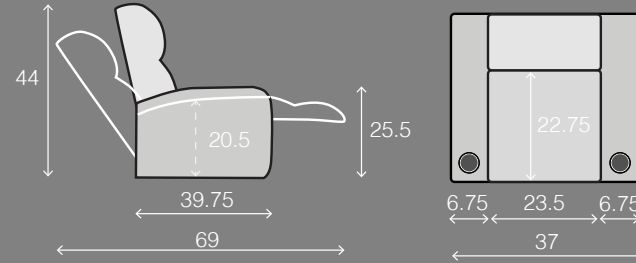

OCTANE MAGNUM LHR SERIES

SECTIONAL COLLECTION

Right Arm Recliner
30.25 W x 39.75 D x 44 H

Left Arm Recliner
30.25 W x 39.75 D x 44 H

Armless Recliner
23.5 W x 39.75 D x 44 H

Armless Chair
23.5 W x 39.75 D x 44 H

Straight Console
13.5 W x 39.75 D x 44 H

Chair with Drop Down Table
23.5 W x 39.75 D x 44 H

Corner Chair
45.75 W x 45.75 D x 44 H

SPECIFICATIONS

MOST POPULAR PRESET LAYOUTS

Build a custom layout of your own choosing, or select one of our most popular preset layouts from the options below.

Layout A
99.5 W x 99.5 D x 44 H

Layout B
99.5 W x 99.5 D x 44 H

Layout C
123 W x 99.5 D x 44 H

Layout D
99.5 W x 123 D x 44 H

Layout E
99.5 W x 123 D x 44 H

Layout F
123 W x 99.5 D x 44 H

Layout G
113 W x 123 D x 44 H

Layout H
123 W x 113 D x 44 H

Layout I
123 W x 113 D x 44 H

Layout J
113 W x 123 D x 44 H

Layout K
123 W x 123 D x 44 H

Layout L
123 W x 123 D x 44 H