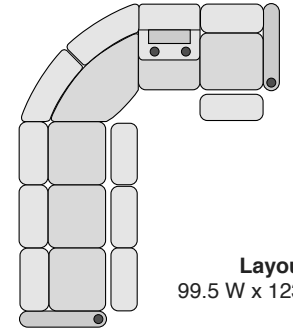

OCTANE MAGNUM LHR SERIES

SECTIONAL COLLECTION

Right Arm Recliner
30.25 W x 39.75 D x 44 H

Left Arm Recliner
30.25 W x 39.75 D x 44 H

Armless Recliner
23.5 W x 39.75 D x 44 H

Armless Chair
23.5 W x 39.75 D x 44 H

Straight Console
13.5 W x 39.75 D x 44 H

Chair with Drop Down Table
23.5 W x 39.75 D x 44 H

Corner Chair
45.75 W x 45.75 D x 44 H

SPECIFICATIONS

MOST POPULAR PRESET LAYOUTS

Build a custom layout of your own choosing, or select one of our most popular preset layouts from the options below.

Layout A
99.5 W x 99.5 D x 44 H

Layout B
99.5 W x 99.5 D x 44 H

Layout C
123 W x 99.5 D x 44 H

Layout D
99.5 W x 123 D x 44 H

Layout E
99.5 W x 123 D x 44 H

Layout F
123 W x 99.5 D x 44 H

Layout G
113 W x 123 D x 44 H

Layout H
123 W x 113 D x 44 H

Layout I
123 W x 113 D x 44 H

Layout J
113 W x 123 D x 44 H

Layout K
123 W x 123 D x 44 H

Layout L
123 W x 123 D x 44 H