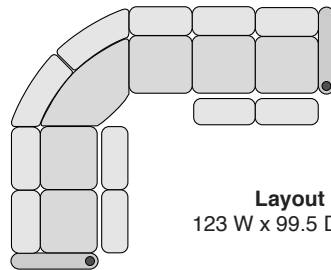

OCTANE MAGNUM LHR SERIES

SECTIONAL COLLECTION

Right Arm Recliner
30.25 W x 39.75 D x 44 H

Left Arm Recliner
30.25 W x 39.75 D x 44 H

Armless Recliner
23.5 W x 39.75 D x 44 H

Armless Chair
23.5 W x 39.75 D x 44 H

Straight Console
13.5 W x 39.75 D x 44 H

Chair with Drop Down Table
23.5 W x 39.75 D x 44 H

Corner Chair
45.75 W x 45.75 D x 44 H

SPECIFICATIONS

MOST POPULAR PRESET LAYOUTS

Build a custom layout of your own choosing, or select one of our most popular preset layouts from the options below.

Layout A
99.5 W x 99.5 D x 44 H

Layout B
99.5 W x 99.5 D x 44 H

Layout C
123 W x 99.5 D x 44 H

Layout D
99.5 W x 123 D x 44 H

Layout E
99.5 W x 123 D x 44 H

Layout F
123 W x 99.5 D x 44 H

Layout G
113 W x 123 D x 44 H

Layout H
123 W x 113 D x 44 H

Layout I
123 W x 113 D x 44 H

Layout J
113 W x 123 D x 44 H

Layout K
123 W x 123 D x 44 H

Layout L
123 W x 123 D x 44 H