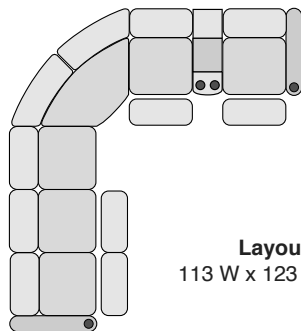

OCTANE MAGNUM LHR SERIES

SECTIONAL COLLECTION

Right Arm Recliner
30.25 W x 39.75 D x 44 H

Left Arm Recliner
30.25 W x 39.75 D x 44 H

Armless Recliner
23.5 W x 39.75 D x 44 H

Armless Chair
23.5 W x 39.75 D x 44 H

Straight Console
13.5 W x 39.75 D x 44 H

Chair with Drop Down Table
23.5 W x 39.75 D x 44 H

Corner Chair
45.75 W x 45.75 D x 44 H

SPECIFICATIONS

MOST POPULAR PRESET LAYOUTS

Build a custom layout of your own choosing, or select one of our most popular preset layouts from the options below.

Layout A
99.5 W x 99.5 D x 44 H

Layout B
99.5 W x 99.5 D x 44 H

Layout C
123 W x 99.5 D x 44 H

Layout D
99.5 W x 123 D x 44 H

Layout E
99.5 W x 123 D x 44 H

Layout F
123 W x 99.5 D x 44 H

Layout G
113 W x 123 D x 44 H

Layout H
123 W x 113 D x 44 H

Layout I
123 W x 113 D x 44 H

Layout J
113 W x 123 D x 44 H

Layout K
123 W x 123 D x 44 H

Layout L
123 W x 123 D x 44 H