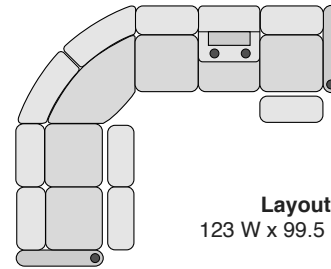

OCTANE MAGNUM LHR SERIES

SECTIONAL COLLECTION

Right Arm Recliner
30.25 W x 39.75 D x 44 H

Left Arm Recliner
30.25 W x 39.75 D x 44 H

Armless Recliner
23.5 W x 39.75 D x 44 H

Armless Chair
23.5 W x 39.75 D x 44 H

Straight Console
13.5 W x 39.75 D x 44 H

Chair with Drop Down Table
23.5 W x 39.75 D x 44 H

Corner Chair
45.75 W x 45.75 D x 44 H

SPECIFICATIONS

MOST POPULAR PRESET LAYOUTS

Build a custom layout of your own choosing, or select one of our most popular preset layouts from the options below.

Layout A
99.5 W x 99.5 D x 44 H

Layout B
99.5 W x 99.5 D x 44 H

Layout C
123 W x 99.5 D x 44 H

Layout D
99.5 W x 123 D x 44 H

Layout E
99.5 W x 123 D x 44 H

Layout F
123 W x 99.5 D x 44 H

Layout G
113 W x 123 D x 44 H

Layout H
123 W x 113 D x 44 H

Layout I
123 W x 113 D x 44 H

Layout J
113 W x 123 D x 44 H

Layout K
123 W x 123 D x 44 H

Layout L
123 W x 123 D x 44 H