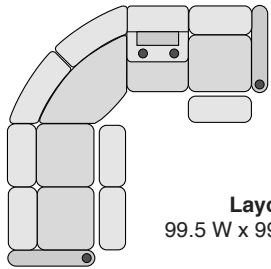

OCTANE MAGNUM LHR SERIES

SECTIONAL COLLECTION

Right Arm Recliner
30.25 W x 39.75 D x 44 H

Left Arm Recliner
30.25 W x 39.75 D x 44 H

Armless Recliner
23.5 W x 39.75 D x 44 H

Armless Chair
23.5 W x 39.75 D x 44 H

Straight Console
13.5 W x 39.75 D x 44 H

Chair with Drop Down Table
23.5 W x 39.75 D x 44 H

Corner Chair
45.75 W x 45.75 D x 44 H

SPECIFICATIONS

MOST POPULAR PRESET LAYOUTS

Build a custom layout of your own choosing, or select one of our most popular preset layouts from the options below.

Layout A
99.5 W x 99.5 D x 44 H

Layout B
99.5 W x 99.5 D x 44 H

Layout C
123 W x 99.5 D x 44 H

Layout D
99.5 W x 123 D x 44 H

Layout E
99.5 W x 123 D x 44 H

Layout F
123 W x 99.5 D x 44 H

Layout G
113 W x 123 D x 44 H

Layout H
123 W x 113 D x 44 H

Layout I
123 W x 113 D x 44 H

Layout J
113 W x 123 D x 44 H

Layout K
123 W x 123 D x 44 H

Layout L
123 W x 123 D x 44 H