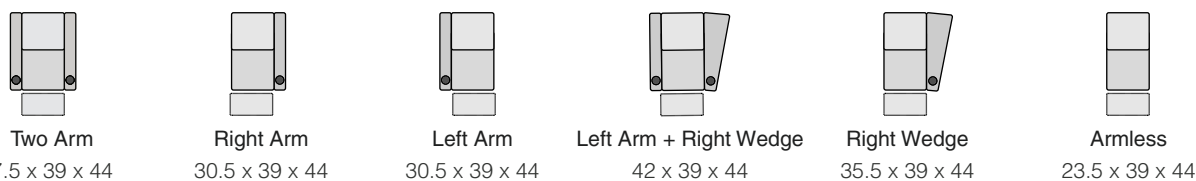

OCTANE OASIS LHR MASSAGE

SPECIFICATIONS

STRAIGHT ROWS

CURVED ROWS

Measurements shown in inches as Width x Depth x Height.

Specifications are correct at time of printing and are subject to change without notice.