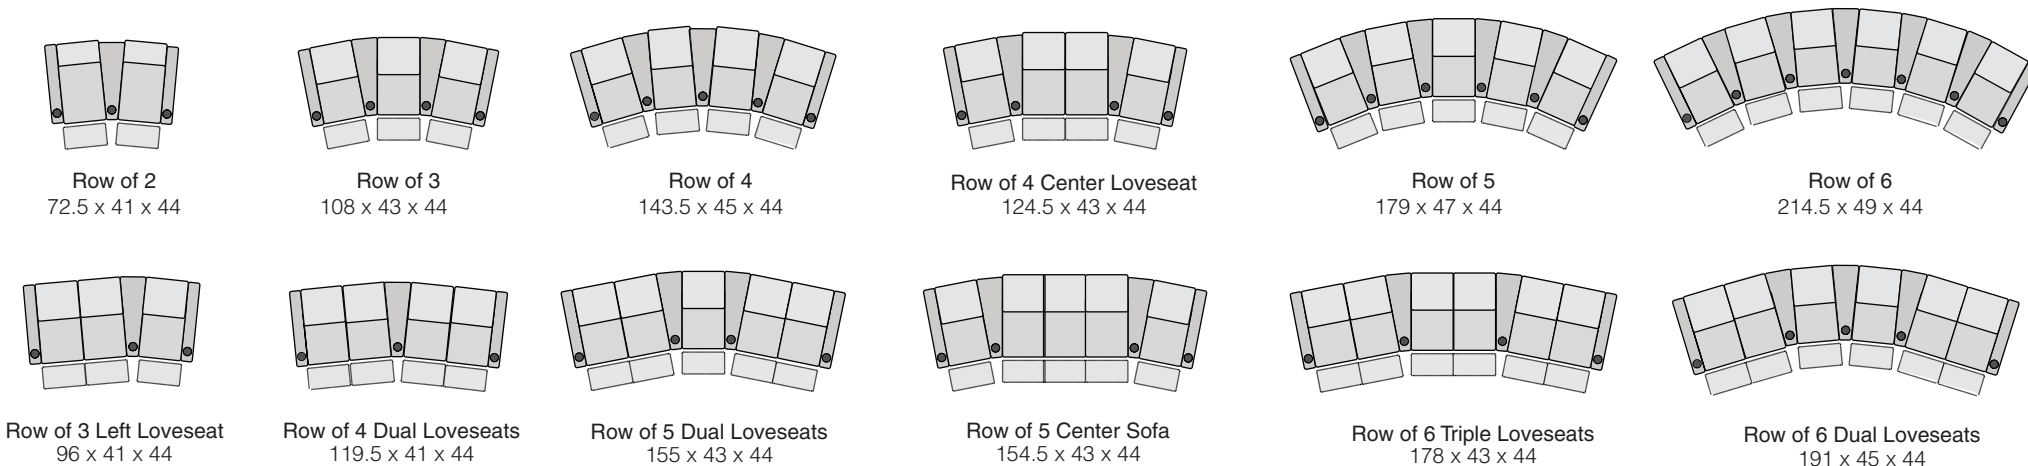

OCTANE OASIS LHR MASSAGE

SPECIFICATIONS

STRAIGHT ROWS

CURVED ROWS

Measurements shown in inches as Width x Depth x Height.

Specifications are correct at time of printing and are subject to change without notice.