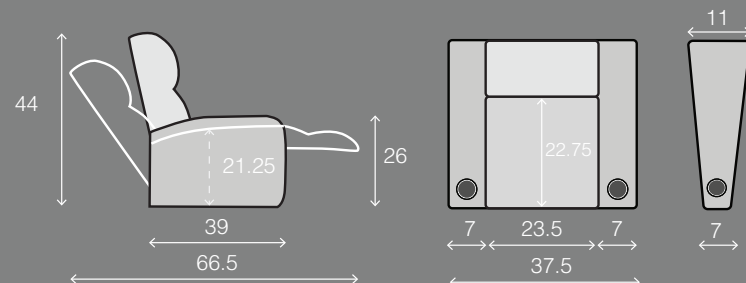

OCTANE OASIS LHR MASSAGE

SPECIFICATIONS

STRAIGHT ROWS

CURVED ROWS

Measurements shown in inches as Width x Depth x Height.

Specifications are correct at time of printing and are subject to change without notice.