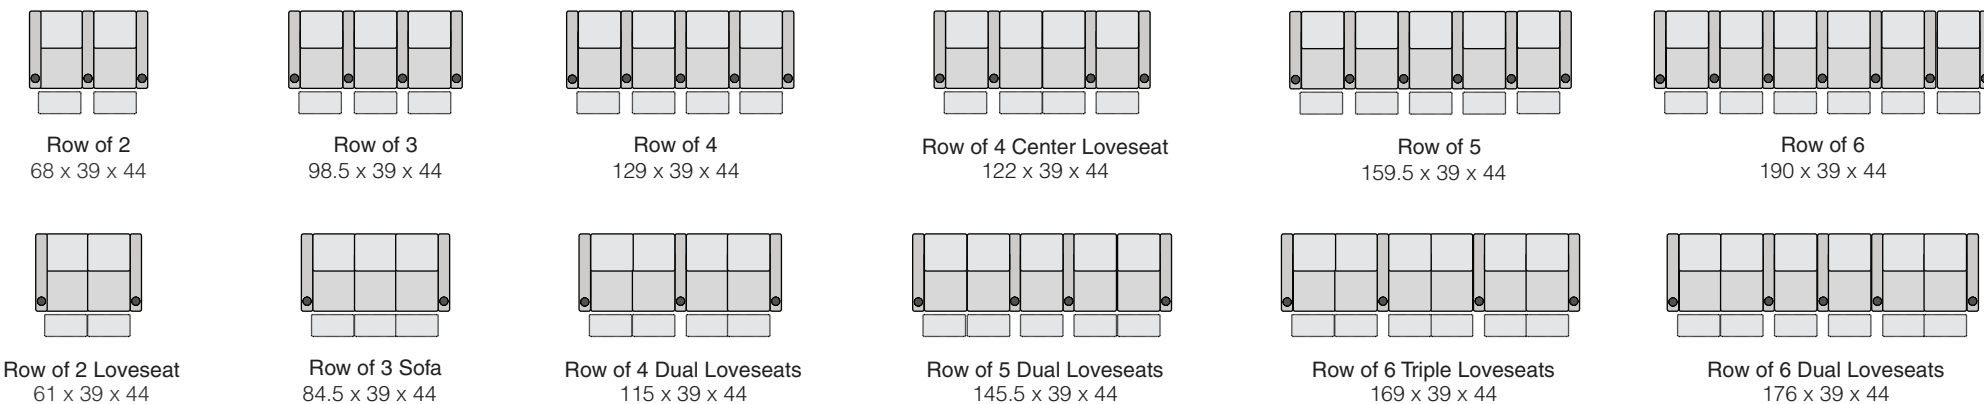

OCTANE OASIS LHR MASSAGE

SPECIFICATIONS

STRAIGHT ROWS

CURVED ROWS

Measurements shown in inches as Width x Depth x Height.

Specifications are correct at time of printing and are subject to change without notice.