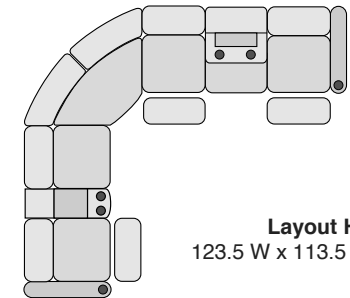

OCTANE OASIS LHR HEAT & MASSAGE SECTIONAL COLLECTION

SPECIFICATIONS

Right Arm Recliner
30.5 W x 39 D x 44 H

Left Arm Recliner
30.5 W x 39 D x 44 H

Armless Recliner
23.5 W x 39 D x 44 H

Armless Chair
23.5 W x 39 D x 44 H

Straight Console
13.5 W x 39 D x 44 H

Chair with Drop Down Table
23.5 W x 39 D x 44 H

Corner Chair
46 W x 46 D x 44 H

MOST POPULAR PRESET LAYOUTS

Build a custom layout of your own choosing, or select one of our most popular preset layouts from the options below.

Layout A
100 W x 100 D x 44 H

Layout B
100 W x 100 D x 44 H

Layout C
123.5 W x 100 D x 44 H

Layout D
100 W x 123.5 D x 44 H

Layout E
100 W x 123.5 D x 44 H

Layout F
123.5 W x 100 D x 44 H

Layout G
113.5 W x 123.5 D x 44 H

Layout H
123.5 W x 113.5 D x 44 H

Layout I
123.5 W x 113.5 D x 44 H

Layout J
113.5 W x 123.5 D x 44 H

Layout K
123.5 W x 123.5 D x 44 H

Layout L
123.5 W x 123.5 D x 44 H