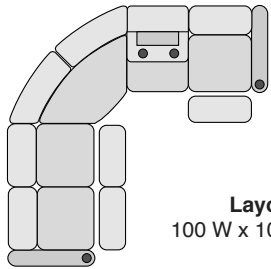

OCTANE OASIS LHR HEAT & MASSAGE SECTIONAL COLLECTION

SPECIFICATIONS

Right Arm Recliner
30.5 W x 39 D x 44 H

Left Arm Recliner
30.5 W x 39 D x 44 H

Armless Recliner
23.5 W x 39 D x 44 H

Armless Chair
23.5 W x 39 D x 44 H

Straight Console
13.5 W x 39 D x 44 H

Chair with Drop Down Table
23.5 W x 39 D x 44 H

Corner Chair
46 W x 46 D x 44 H

MOST POPULAR PRESET LAYOUTS

Build a custom layout of your own choosing, or select one of our most popular preset layouts from the options below.

Layout A
100 W x 100 D x 44 H

Layout B
100 W x 100 D x 44 H

Layout C
123.5 W x 100 D x 44 H

Layout D
100 W x 123.5 D x 44 H

Layout E
100 W x 123.5 D x 44 H

Layout F
123.5 W x 100 D x 44 H

Layout G
113.5 W x 123.5 D x 44 H

Layout H
123.5 W x 113.5 D x 44 H

Layout I
123.5 W x 113.5 D x 44 H

Layout J
113.5 W x 123.5 D x 44 H

Layout K
123.5 W x 123.5 D x 44 H

Layout L
123.5 W x 123.5 D x 44 H