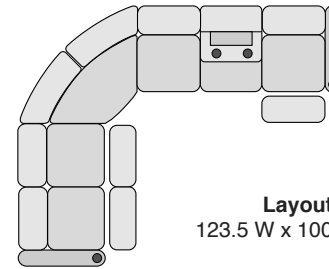

OCTANE OASIS LHR HEAT & MASSAGE SECTIONAL COLLECTION

SPECIFICATIONS

Right Arm Recliner
30.5 W x 39 D x 44 H

Left Arm Recliner
30.5 W x 39 D x 44 H

Armless Recliner
23.5 W x 39 D x 44 H

Armless Chair
23.5 W x 39 D x 44 H

Straight Console
13.5 W x 39 D x 44 H

Chair with Drop Down Table
23.5 W x 39 D x 44 H

Corner Chair
46 W x 46 D x 44 H

MOST POPULAR PRESET LAYOUTS

Build a custom layout of your own choosing, or select one of our most popular preset layouts from the options below.

Layout A
100 W x 100 D x 44 H

Layout B
100 W x 100 D x 44 H

Layout C
123.5 W x 100 D x 44 H

Layout D
100 W x 123.5 D x 44 H

Layout E
100 W x 123.5 D x 44 H

Layout F
123.5 W x 100 D x 44 H

Layout G
113.5 W x 123.5 D x 44 H

Layout H
123.5 W x 113.5 D x 44 H

Layout I
123.5 W x 113.5 D x 44 H

Layout J
113.5 W x 123.5 D x 44 H

Layout K
123.5 W x 123.5 D x 44 H

Layout L
123.5 W x 123.5 D x 44 H