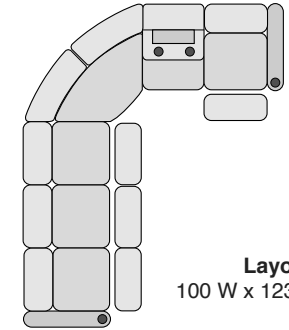

OCTANE OASIS LHR HEAT & MASSAGE SECTIONAL COLLECTION

SPECIFICATIONS

Right Arm Recliner
30.5 W x 39 D x 44 H

Left Arm Recliner
30.5 W x 39 D x 44 H

Armless Recliner
23.5 W x 39 D x 44 H

Armless Chair
23.5 W x 39 D x 44 H

Straight Console
13.5 W x 39 D x 44 H

Chair with Drop Down Table
23.5 W x 39 D x 44 H

Corner Chair
46 W x 46 D x 44 H

MOST POPULAR PRESET LAYOUTS

Build a custom layout of your own choosing, or select one of our most popular preset layouts from the options below.

Layout A
100 W x 100 D x 44 H

Layout B
100 W x 100 D x 44 H

Layout C
123.5 W x 100 D x 44 H

Layout D
100 W x 123.5 D x 44 H

Layout E
100 W x 123.5 D x 44 H

Layout F
123.5 W x 100 D x 44 H

Layout G
113.5 W x 123.5 D x 44 H

Layout H
123.5 W x 113.5 D x 44 H

Layout I
123.5 W x 113.5 D x 44 H

Layout J
113.5 W x 123.5 D x 44 H

Layout K
123.5 W x 123.5 D x 44 H

Layout L
123.5 W x 123.5 D x 44 H