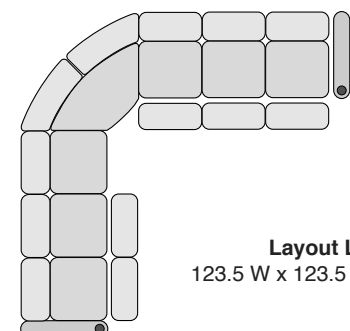

OCTANE OASIS LHR HEAT & MASSAGE SECTIONAL COLLECTION

SPECIFICATIONS

Right Arm Recliner
30.5 W x 39 D x 44 H

Left Arm Recliner
30.5 W x 39 D x 44 H

Armless Recliner
23.5 W x 39 D x 44 H

Armless Chair
23.5 W x 39 D x 44 H

Straight Console
13.5 W x 39 D x 44 H

Chair with Drop Down Table
23.5 W x 39 D x 44 H

Corner Chair
46 W x 46 D x 44 H

MOST POPULAR PRESET LAYOUTS

Build a custom layout of your own choosing, or select one of our most popular preset layouts from the options below.

Layout A
100 W x 100 D x 44 H

Layout B
100 W x 100 D x 44 H

Layout C
123.5 W x 100 D x 44 H

Layout D
100 W x 123.5 D x 44 H

Layout E
100 W x 123.5 D x 44 H

Layout F
123.5 W x 100 D x 44 H

Layout G
113.5 W x 123.5 D x 44 H

Layout H
123.5 W x 113.5 D x 44 H

Layout I
123.5 W x 113.5 D x 44 H

Layout J
113.5 W x 123.5 D x 44 H

Layout K
123.5 W x 123.5 D x 44 H

Layout L
123.5 W x 123.5 D x 44 H