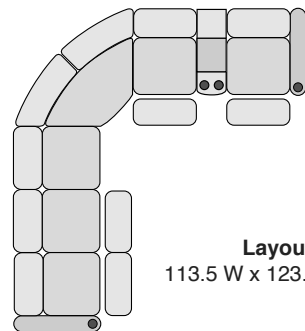

OCTANE OASIS LHR HEAT & MASSAGE SECTIONAL COLLECTION

SPECIFICATIONS

Right Arm Recliner
30.5 W x 39 D x 44 H

Left Arm Recliner
30.5 W x 39 D x 44 H

Armless Recliner
23.5 W x 39 D x 44 H

Armless Chair
23.5 W x 39 D x 44 H

Straight Console
13.5 W x 39 D x 44 H

Chair with Drop Down Table
23.5 W x 39 D x 44 H

Corner Chair
46 W x 46 D x 44 H

MOST POPULAR PRESET LAYOUTS

Build a custom layout of your own choosing, or select one of our most popular preset layouts from the options below.

Layout A
100 W x 100 D x 44 H

Layout B
100 W x 100 D x 44 H

Layout C
123.5 W x 100 D x 44 H

Layout D
100 W x 123.5 D x 44 H

Layout E
100 W x 123.5 D x 44 H

Layout F
123.5 W x 100 D x 44 H

Layout G
113.5 W x 123.5 D x 44 H

Layout H
123.5 W x 113.5 D x 44 H

Layout I
123.5 W x 113.5 D x 44 H

Layout J
113.5 W x 123.5 D x 44 H

Layout K
123.5 W x 123.5 D x 44 H

Layout L
123.5 W x 123.5 D x 44 H