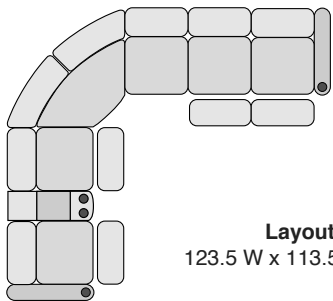

OCTANE OASIS LHR HEAT & MASSAGE SECTIONAL COLLECTION

SPECIFICATIONS

Right Arm Recliner
30.5 W x 39 D x 44 H

Left Arm Recliner
30.5 W x 39 D x 44 H

Armless Recliner
23.5 W x 39 D x 44 H

Armless Chair
23.5 W x 39 D x 44 H

Straight Console
13.5 W x 39 D x 44 H

Chair with Drop Down Table
23.5 W x 39 D x 44 H

Corner Chair
46 W x 46 D x 44 H

MOST POPULAR PRESET LAYOUTS

Build a custom layout of your own choosing, or select one of our most popular preset layouts from the options below.

Layout A
100 W x 100 D x 44 H

Layout B
100 W x 100 D x 44 H

Layout C
123.5 W x 100 D x 44 H

Layout D
100 W x 123.5 D x 44 H

Layout E
100 W x 123.5 D x 44 H

Layout F
123.5 W x 100 D x 44 H

Layout G
113.5 W x 123.5 D x 44 H

Layout H
123.5 W x 113.5 D x 44 H

Layout I
123.5 W x 113.5 D x 44 H

Layout J
113.5 W x 123.5 D x 44 H

Layout K
123.5 W x 123.5 D x 44 H

Layout L
123.5 W x 123.5 D x 44 H