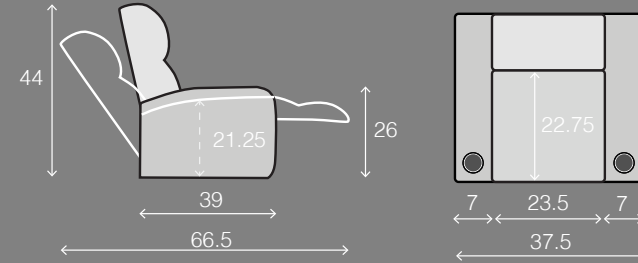

OCTANE OASIS LHR HEAT & MASSAGE SECTIONAL COLLECTION

SPECIFICATIONS

Right Arm Recliner
30.5 W x 39 D x 44 H

Left Arm Recliner
30.5 W x 39 D x 44 H

Armless Recliner
23.5 W x 39 D x 44 H

Armless Chair
23.5 W x 39 D x 44 H

Straight Console
13.5 W x 39 D x 44 H

Chair with Drop Down Table
23.5 W x 39 D x 44 H

Corner Chair
46 W x 46 D x 44 H

MOST POPULAR PRESET LAYOUTS

Build a custom layout of your own choosing, or select one of our most popular preset layouts from the options below.

Layout A
100 W x 100 D x 44 H

Layout B
100 W x 100 D x 44 H

Layout C
123.5 W x 100 D x 44 H

Layout D
100 W x 123.5 D x 44 H

Layout E
100 W x 123.5 D x 44 H

Layout F
123.5 W x 100 D x 44 H

Layout G
113.5 W x 123.5 D x 44 H

Layout H
123.5 W x 113.5 D x 44 H

Layout I
123.5 W x 113.5 D x 44 H

Layout J
113.5 W x 123.5 D x 44 H

Layout K
123.5 W x 123.5 D x 44 H

Layout L
123.5 W x 123.5 D x 44 H