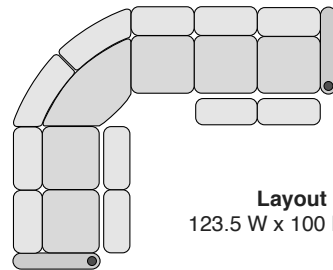

OCTANE OASIS LHR HEAT & MASSAGE SECTIONAL COLLECTION

SPECIFICATIONS

Right Arm Recliner
30.5 W x 39 D x 44 H

Left Arm Recliner
30.5 W x 39 D x 44 H

Armless Recliner
23.5 W x 39 D x 44 H

Armless Chair
23.5 W x 39 D x 44 H

Straight Console
13.5 W x 39 D x 44 H

Chair with Drop Down Table
23.5 W x 39 D x 44 H

Corner Chair
46 W x 46 D x 44 H

MOST POPULAR PRESET LAYOUTS

Build a custom layout of your own choosing, or select one of our most popular preset layouts from the options below.

Layout A
100 W x 100 D x 44 H

Layout B
100 W x 100 D x 44 H

Layout C
123.5 W x 100 D x 44 H

Layout D
100 W x 123.5 D x 44 H

Layout E
100 W x 123.5 D x 44 H

Layout F
123.5 W x 100 D x 44 H

Layout G
113.5 W x 123.5 D x 44 H

Layout H
123.5 W x 113.5 D x 44 H

Layout I
123.5 W x 113.5 D x 44 H

Layout J
113.5 W x 123.5 D x 44 H

Layout K
123.5 W x 123.5 D x 44 H

Layout L
123.5 W x 123.5 D x 44 H