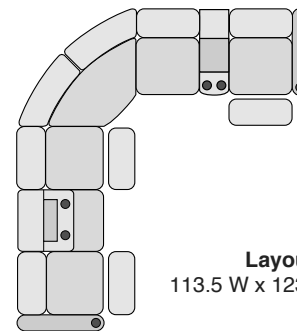

OCTANE OASIS LHR HEAT & MASSAGE SECTIONAL COLLECTION

SPECIFICATIONS

Right Arm Recliner
30.5 W x 39 D x 44 H

Left Arm Recliner
30.5 W x 39 D x 44 H

Armless Recliner
23.5 W x 39 D x 44 H

Armless Chair
23.5 W x 39 D x 44 H

Straight Console
13.5 W x 39 D x 44 H

Chair with Drop Down Table
23.5 W x 39 D x 44 H

Corner Chair
46 W x 46 D x 44 H

MOST POPULAR PRESET LAYOUTS

Build a custom layout of your own choosing, or select one of our most popular preset layouts from the options below.

Layout A
100 W x 100 D x 44 H

Layout B
100 W x 100 D x 44 H

Layout C
123.5 W x 100 D x 44 H

Layout D
100 W x 123.5 D x 44 H

Layout E
100 W x 123.5 D x 44 H

Layout F
123.5 W x 100 D x 44 H

Layout G
113.5 W x 123.5 D x 44 H

Layout H
123.5 W x 113.5 D x 44 H

Layout I
123.5 W x 113.5 D x 44 H

Layout J
113.5 W x 123.5 D x 44 H

Layout K
123.5 W x 123.5 D x 44 H

Layout L
123.5 W x 123.5 D x 44 H