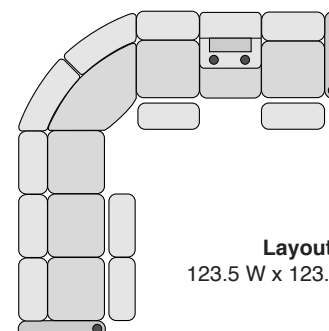

OCTANE OASIS LHR HEAT & MASSAGE SECTIONAL COLLECTION

SPECIFICATIONS

Right Arm Recliner
30.5 W x 39 D x 44 H

Left Arm Recliner
30.5 W x 39 D x 44 H

Armless Recliner
23.5 W x 39 D x 44 H

Armless Chair
23.5 W x 39 D x 44 H

Straight Console
13.5 W x 39 D x 44 H

Chair with Drop Down Table
23.5 W x 39 D x 44 H

Corner Chair
46 W x 46 D x 44 H

MOST POPULAR PRESET LAYOUTS

Build a custom layout of your own choosing, or select one of our most popular preset layouts from the options below.

Layout A
100 W x 100 D x 44 H

Layout B
100 W x 100 D x 44 H

Layout C
123.5 W x 100 D x 44 H

Layout D
100 W x 123.5 D x 44 H

Layout E
100 W x 123.5 D x 44 H

Layout F
123.5 W x 100 D x 44 H

Layout G
113.5 W x 123.5 D x 44 H

Layout H
123.5 W x 113.5 D x 44 H

Layout I
123.5 W x 113.5 D x 44 H

Layout J
113.5 W x 123.5 D x 44 H

Layout K
123.5 W x 123.5 D x 44 H

Layout L
123.5 W x 123.5 D x 44 H