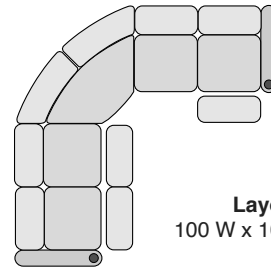

OCTANE OASIS LHR HEAT & MASSAGE SECTIONAL COLLECTION

SPECIFICATIONS

Right Arm Recliner
30.5 W x 39 D x 44 H

Left Arm Recliner
30.5 W x 39 D x 44 H

Armless Recliner
23.5 W x 39 D x 44 H

Armless Chair
23.5 W x 39 D x 44 H

Straight Console
13.5 W x 39 D x 44 H

Chair with Drop Down Table
23.5 W x 39 D x 44 H

Corner Chair
46 W x 46 D x 44 H

MOST POPULAR PRESET LAYOUTS

Build a custom layout of your own choosing, or select one of our most popular preset layouts from the options below.

Layout A
100 W x 100 D x 44 H

Layout B
100 W x 100 D x 44 H

Layout C
123.5 W x 100 D x 44 H

Layout D
100 W x 123.5 D x 44 H

Layout E
100 W x 123.5 D x 44 H

Layout F
123.5 W x 100 D x 44 H

Layout G
113.5 W x 123.5 D x 44 H

Layout H
123.5 W x 113.5 D x 44 H

Layout I
123.5 W x 113.5 D x 44 H

Layout J
113.5 W x 123.5 D x 44 H

Layout K
123.5 W x 123.5 D x 44 H

Layout L
123.5 W x 123.5 D x 44 H