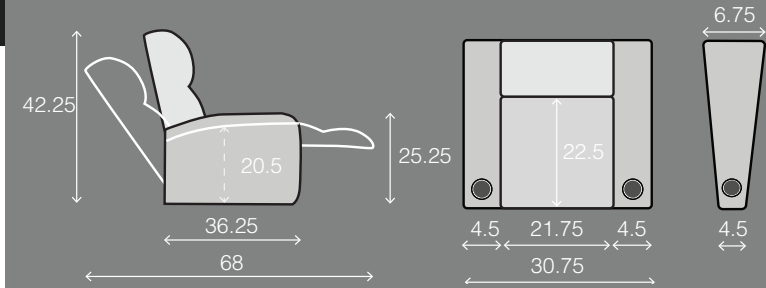

## SPECIFICATIONS

Two Arm

Right Arm

Left Arm

Left Arm + Right Wedge

Right Wedge

Armless

30.75 x 36.25 x 42.25 26.25 x 36.25 x 42.25 26.25 x 36.25 x 42.25 33 x 36.25 x 42.25 30.75 x 36.25 x 42.25 21.75 x 36.25 x 42.25

## STRAIGHT ROWS

Row of 2

57 x 36.25 x 42.25

Row of 3

83.25 x 36.25 x 42.25

Row of 4

109.5 x 36.25 x 42.25

Row of 4 Center Loveseat

105 x 36.25 x 42.25

Row of 5

135.75 x 36.25 x 42.5

Row of 6

162 x 36.25 x 42.5

Row of 2 Loveseat

52.5 x 36.25 x 42.5

Row of 3 Sofa

74.25 x 36.25 x 42.5

Row of 4 Dual Loveseats

100.5 x 36.25 x 42.5

Row of 5 Dual Loveseats

126.75 x 36.25 x 42.5

Row of 6 Triple Loveseats

148.5 x 36.25 x 42.5

Row of 6 Dual Loveseats